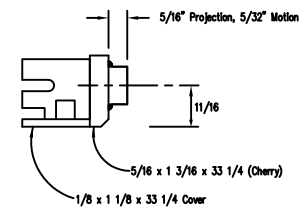

KEYBOARDS, Side Elevation

Upper Manual

Bottom Manual

Typical LED Location

PISTON RAILS

21 Sheddle Road
Channahon, IL 61520
(978) 283-1900
FAX (978) 283-2983
cbs@cbfisk.com

C.B.Fisk, Inc.

Covenant Presbyterian Church, Nashville, TN

Piston Layout

SCALE: mm 1/8" = 1" (1:8)

DATE: 21 August 2007

134-K-8474