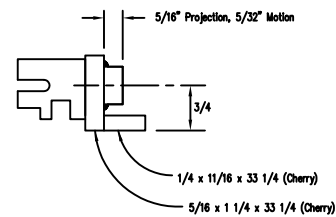

KEYBOARDS, Side Elevation

Upper Manual

Bottom Manual

Typical LED Location

PISTON RAILS

21 Sheddle Road
Channahon, IL 61520
(978) 283-1900
FAX (978) 283-2983
cbs@cbfisk.com

C.B.Fisk, Inc.

Covenant Presbyterian Church, Nashville, TN

Piston Layout

SCALE: mm 1/8" = 1" (1:8)

DATE: 21 August 2007

134-K-8474