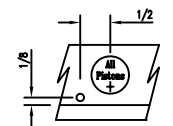

Typical LED Location

PISTON RAILS

21 Sheddle Road
Channahon, IL 61520
(978) 283-1900
FAX (978) 283-2983
cbs@cbfisk.com

C.B.Fisk, Inc.

Covenant Presbyterian Church, Nashville, TN

Piston Layout

SCALE: mm 1/8" = 1" (1:8)

DATE: 21 August 2007

134-K-8474