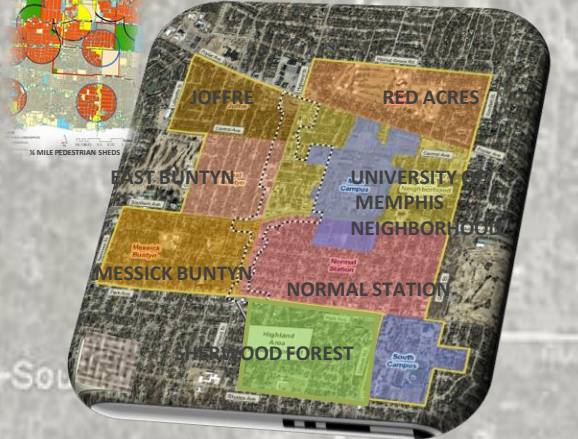

UNIVERSITY DISTRICT

Site Planning Project - Fall 2013

Dr. Reza Banai, Professor

Nadia Shah, Katie Buchl, Gene Burse, Debbie La Rue,
Jonathan Spencer, Josh Conley, Bennett Smithhart,
Ryan Parris, Ines Nizeye and Zachary Webb,
Aarti Sharma, Evan Morrison, Ian Preston
Hunter Pate

JOFFRE
EAST
BUNTYN

UNIVERSITY
NORTH

RED
ACRES

SHERWOOD
STATION
NORMAL
FOREST