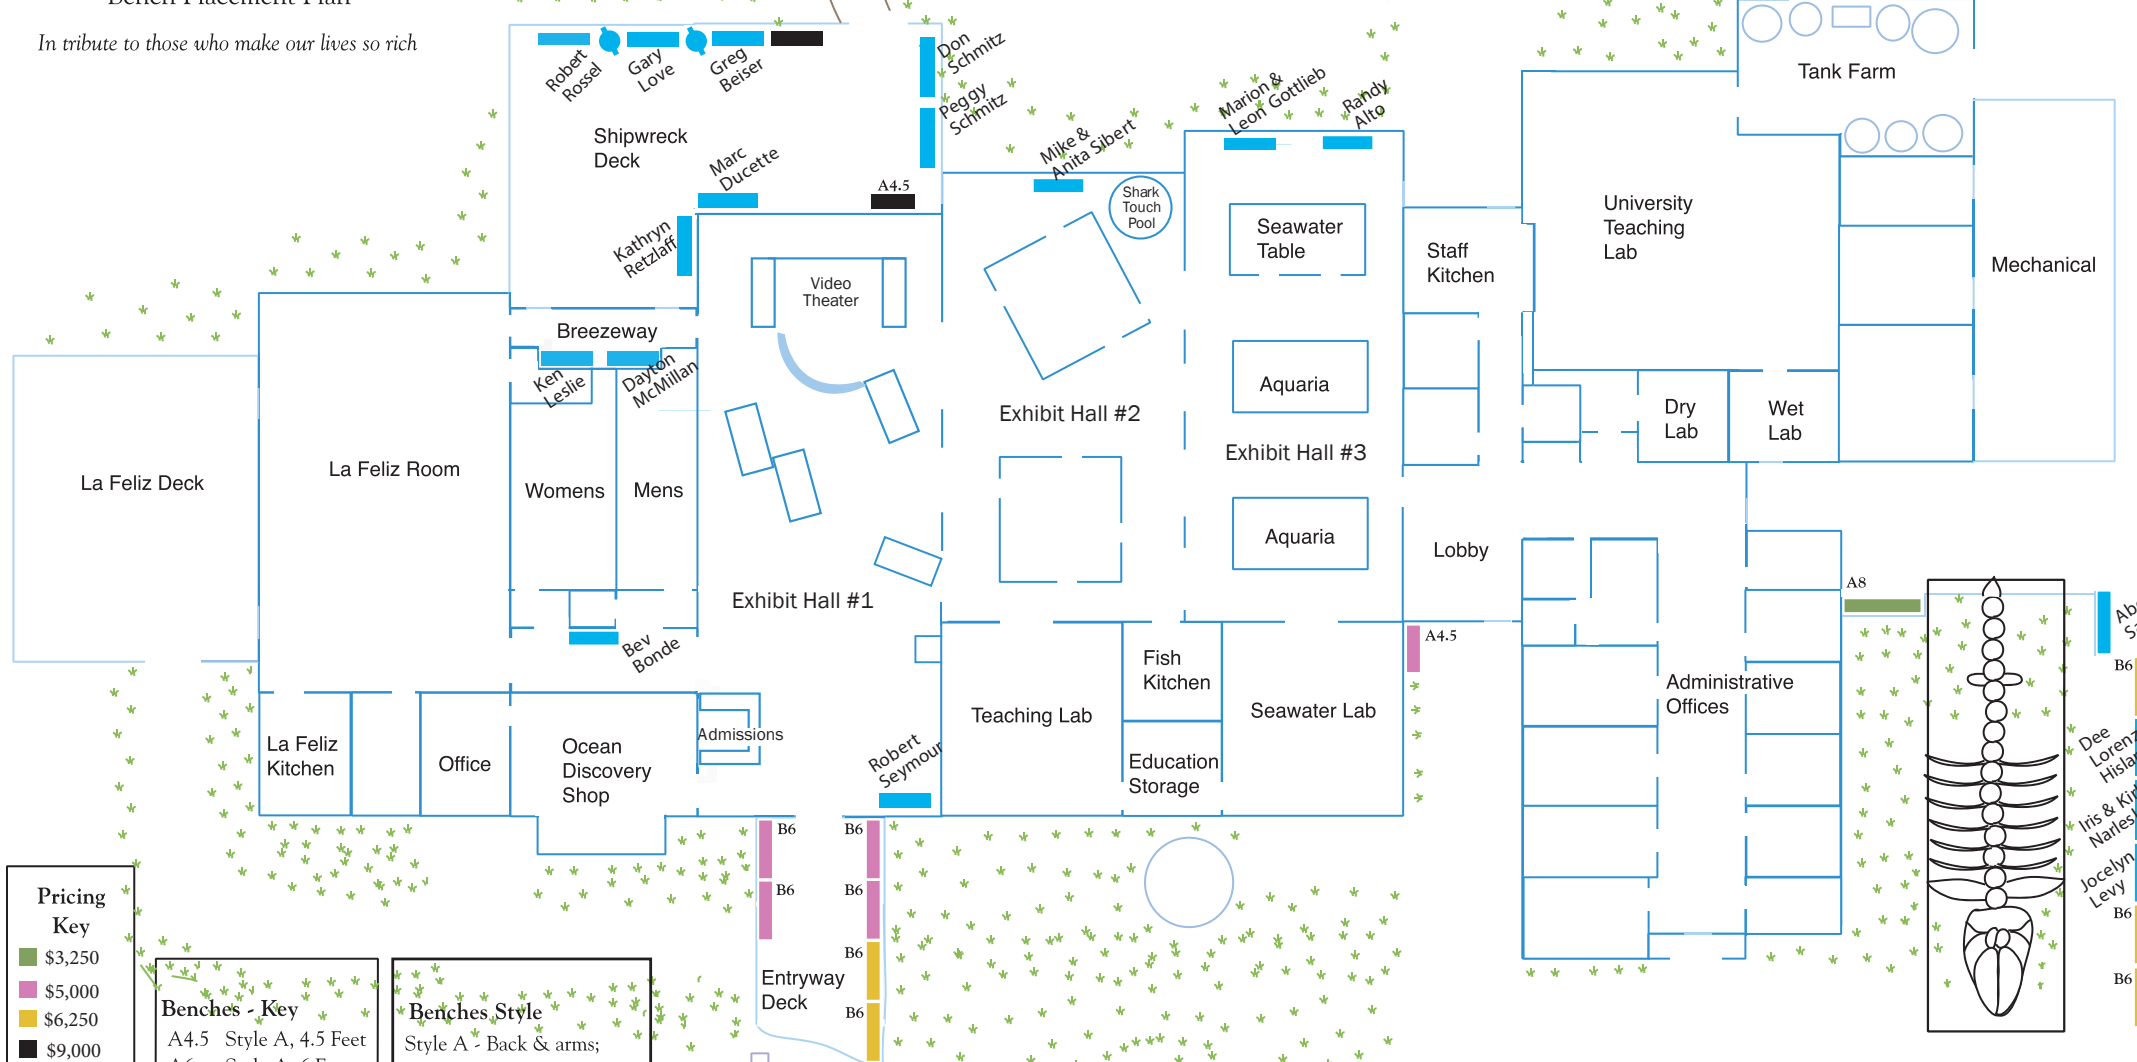

Quaintance Boys
 Gray Whale Skelton

Seymour Marine Discovery Center Long Marine Laboratory Bench Placement Plan

In tribute to those who make our lives so rich

Pricing Key

- \$3,250
- \$5,000
- \$6,250
- \$9,000
- \$12,500
- Not available

Benches - Key

- A4.5 Style A, 4.5 Feet
- A6 Style A, 6 Feet
- A8 Style A, 8 Feet
- B6 Style B, 6 Feet
- C6 Style C, 6 Feet

Benches - Style

- Style A - Back & arms; contoured seat
- Style B - Flat bench
- Style C - Recycled Materials bench

Info Kiosk

Abelardo Sanchez
 B6
 Dee Lorenz-Hislop
 Iris & Kirk Narlesky
 Jocelyn Levy
 B6
 B6