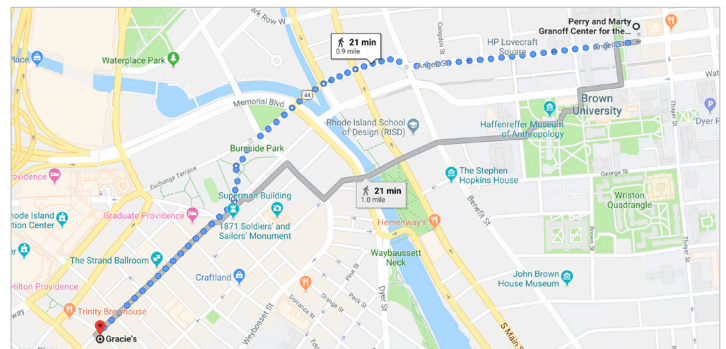

## Saturday, May 18

Perry & Marty Granoff Center for the Creative Arts, Brown University  
154 Angell St, Providence, RI 02906

7:30–8 a.m.	Shuttle offered from Homewood Suites to Brown University <i>Shuttles will run at 7:30, 7:45, 8 a.m.</i>
8 a.m.–6 p.m.	<b>Poster Session Open in Studio 1</b>
8:30 a.m.	Symposium 3: <b>Geometry of Control Representations</b> Chair: David Badre Speakers: Stefano Fusi, Sebastian Musslick, Alexandra Woolgar, Brad Love
10:30 a.m.	Refreshment Break in Studio 1
11 a.m.	<b>Data Blitz 3</b> Apoorva Bhandari, Derek Nee, Atsushi Kikumoto, Miho Nakajima
11:30 a.m.	Lecture: <b>Uniquely in Control? Finding Out What's Special About the Human Brain</b> Speaker: Rogier Mars (University of Oxford)
12:15 p.m.	Lunch on own
1:30 p.m.	Lecture: <b>Neurochemical Modulation of Cognitive Control</b> Speaker: Roshan Cools (Radboud University)
2:15 p.m.	Symposium 4: <b>Prospective Modeling for Behavioral Control</b> Chair: Roshan Cools Speakers: Mona Garvert, Ida Momennejad, Sam Gershman, Marcelo Mattar
4:15 p.m.	Refreshment Break in Studio 1
4:45 p.m.	Lecture: <b>Control of Serial Order in Perception, Memory and Action</b> Speaker: Gordon Logan (Vanderbilt University)
5:30 p.m.	<b>Data Blitz 4</b> Matt Nassar, Nicholas Myers, Jessica Cohen, Feng-Kuei Chiang
6 p.m.	End of Conference
6–6:30 p.m.	Shuttle offered from campus to Homewood Suites <i>Shuttle will run at 6, 6:15, 6:30 p.m.</i>

### Homewood Suites by Hilton

5 Exchange Street, Providence, Rhode Island, 02903, USA

**At Gracie's:** Limited street parking. Valet is available for a fee.

## Campus WiFi

Brown University Guest (no passcode needed)

Homewood Suites to Skyline at Waterplace Park

Perry & Marty Granoff Center for the Creative Arts to Gracie's

Homewood Suites to Gracie's

Homewood Suites to Perry & Marty Granoff Center for the Creative Arts