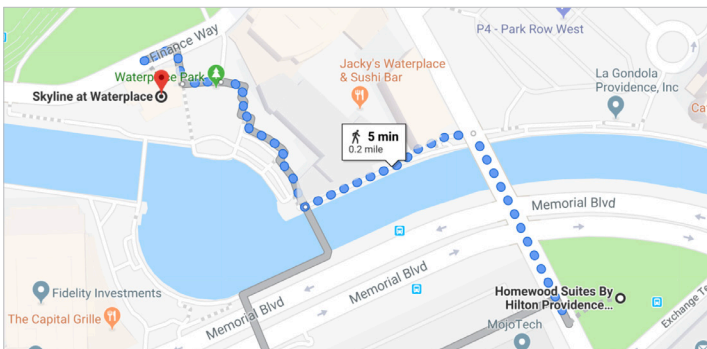

Additional Details

Accommodations

Homewood Suites by Hilton

5 Exchange Street, Providence, Rhode Island, 02903, USA

Parking

At Brown University: Street parking is limited.

Homewood Suites by Hilton: Valet parking only, an additional $28.00 per night.

At Skyline: Limited street parking. Valet is available for $10.00 per car.

At Gracie's: Limited street parking. Valet is available for a fee.

Campus WiFi

Brown University Guest (no passcode needed)

Homewood Suites to Skyline at Waterplace Park