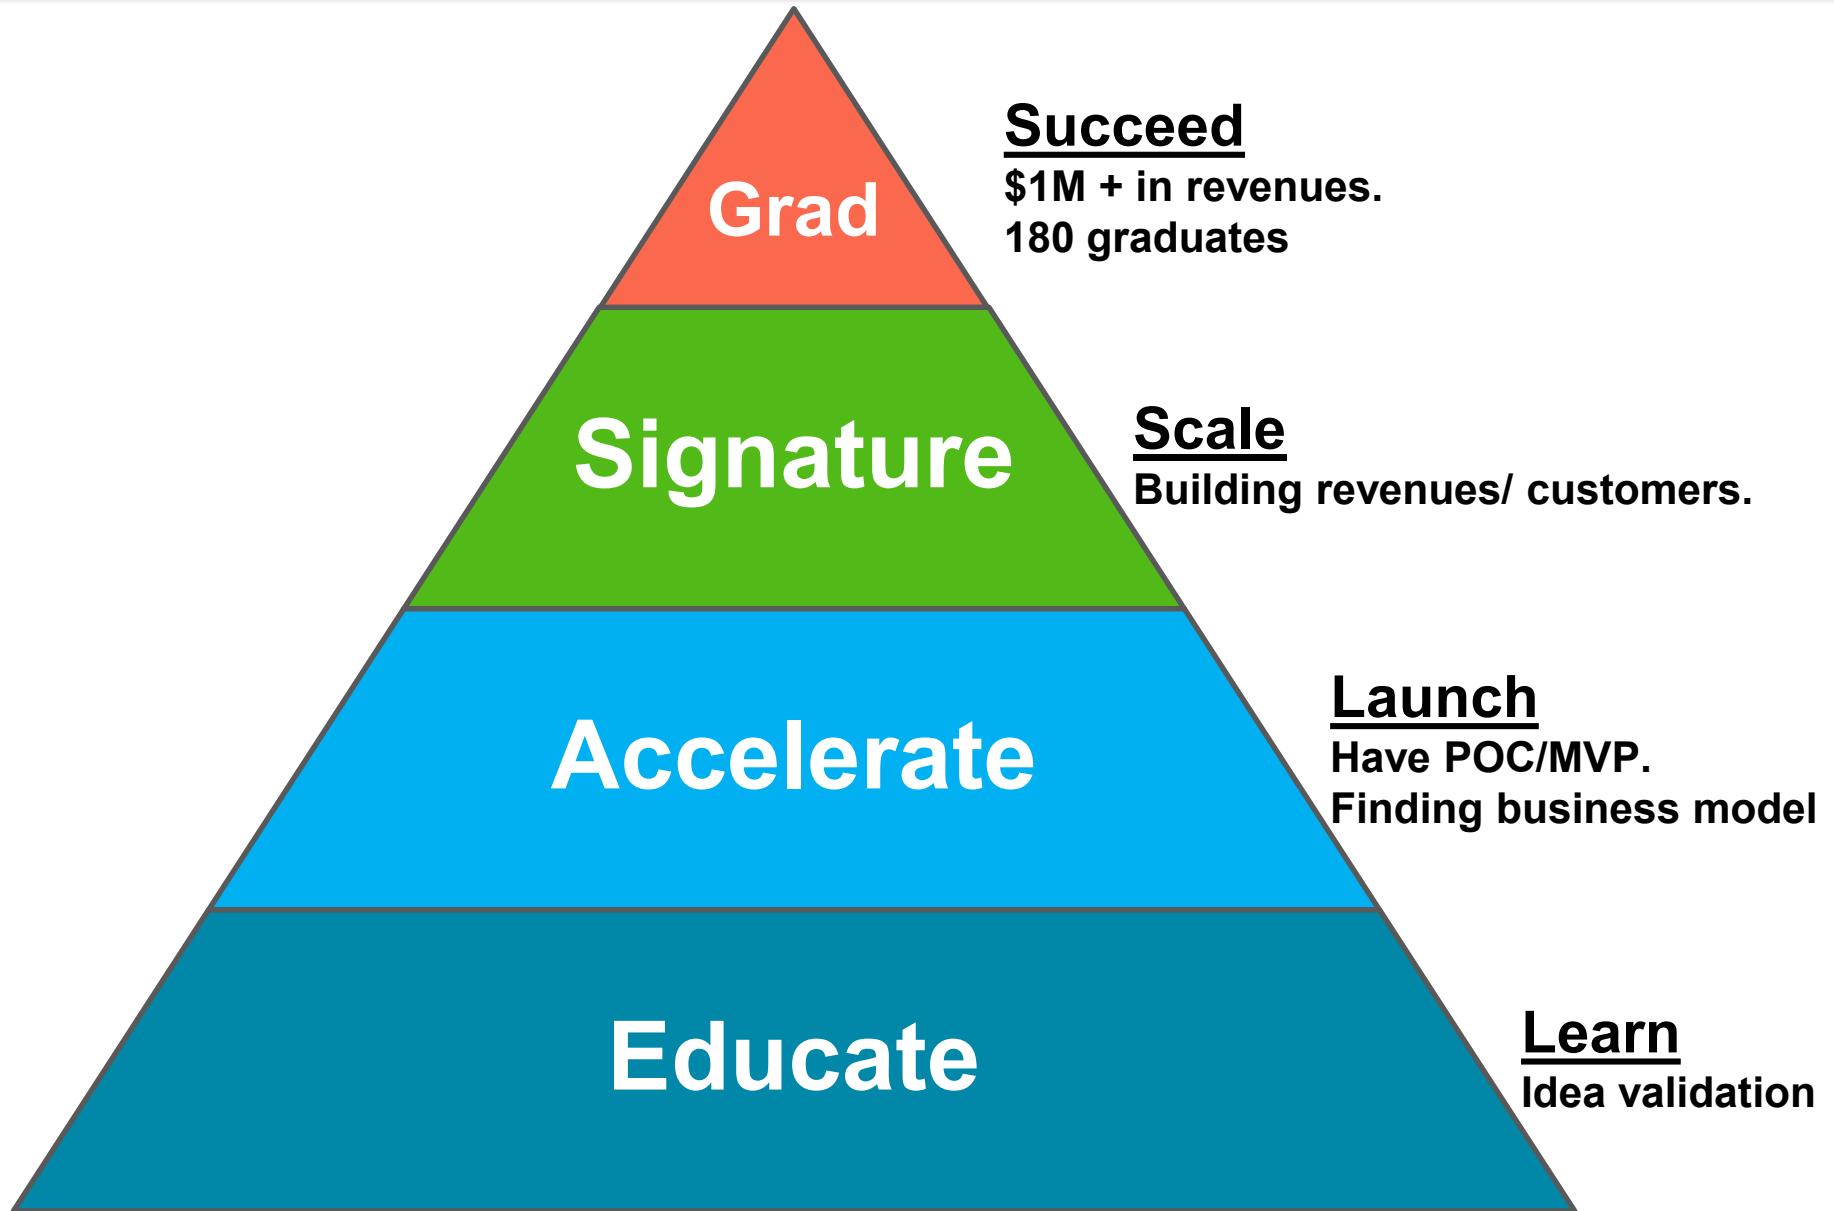

# Investor Connect

**206 Curated Investor Introductions**

**\$130M Raised in '17**

**70 Companies Served**

**50 Unique firms visited ATDC HQ**

**48 Deals Completed**

**34 Investor Events**

# Membership Stages