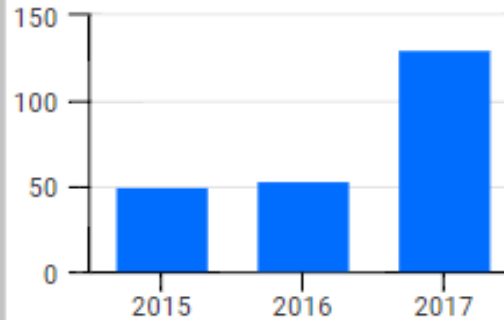

# Thanksgiving Lunch

# Investor Connect

**206 Curated Investor Introductions**

**\$130M Raised in '17**

**70 Companies Served**

**50 Unique firms visited ATDC HQ**

**48 Deals Completed**

**34 Investor Events**