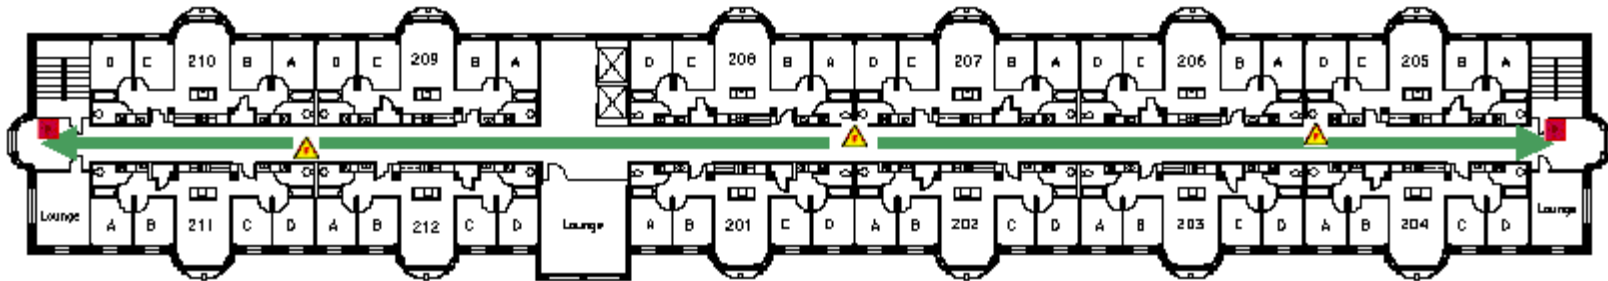

Center St. Apt. South

Basement Floor

Emergency Evacuation Assembly Point is the parking lot near the Georgia Tech Police Dept

For emergency access contact the duty staff pager at 404-533-7197 or the Campus police at 404-894-2500.

Center St. Apt. South

First Floor

Emergency Evacuation Assembly Point is the parking lot near the Georgia Tech Police Dept

For emergency access contact the duty staff pager at 404-533-7197 or the Campus police at 404-894-2500.

Center St. Apt. South

Second Floor

Emergency Evacuation Assembly Point is the parking lot near the Georgia Tech Police Dept

For emergency access contact the duty staff pager at 404-533-7197 or the Campus police at 404-894-2500.