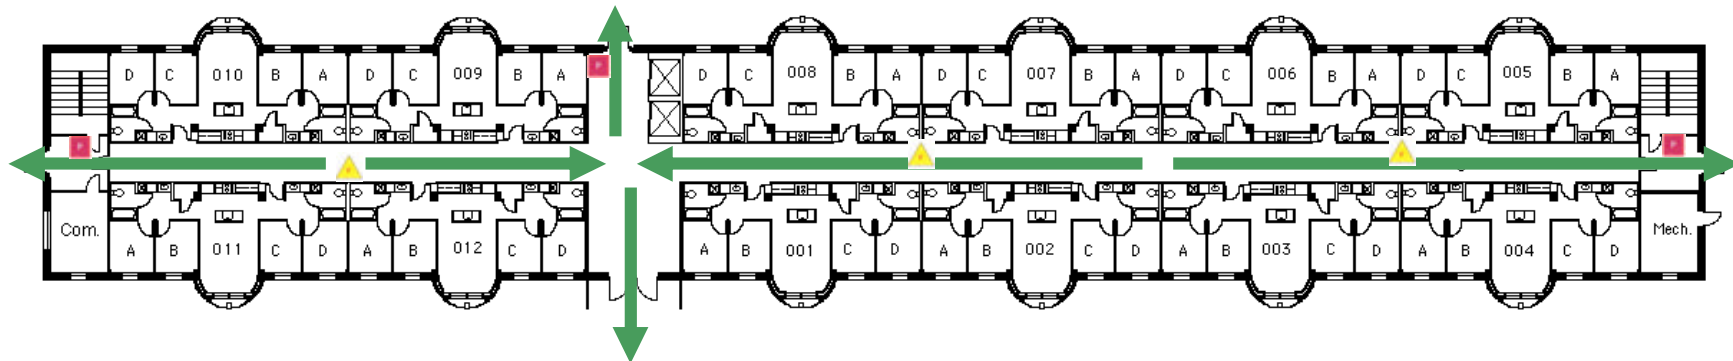

Center St. Atrium

Emergency Evacuation Assembly Point is the parking lot near the Georgia Tech Police Dept

For emergency access contact the duty staff pager at 404-533-7197 or the Campus police at 404-894-2500.

Center St. Apt. South

Basement Floor

Emergency Evacuation Assembly Point is the parking lot near the Georgia Tech Police Dept

For emergency access contact the duty staff pager at 404-533-7197 or the Campus police at 404-894-2500.

Center St. Apt. South

First Floor

Emergency Evacuation Assembly Point is the parking lot near the Georgia Tech Police Dept

For emergency access contact the duty staff pager at 404-533-7197 or the Campus police at 404-894-2500.

Center St. Apt. South

Second Floor

Emergency Evacuation Assembly Point is the parking lot near the Georgia Tech Police Dept

For emergency access contact the duty staff pager at 404-533-7197 or the Campus police at 404-894-2500.