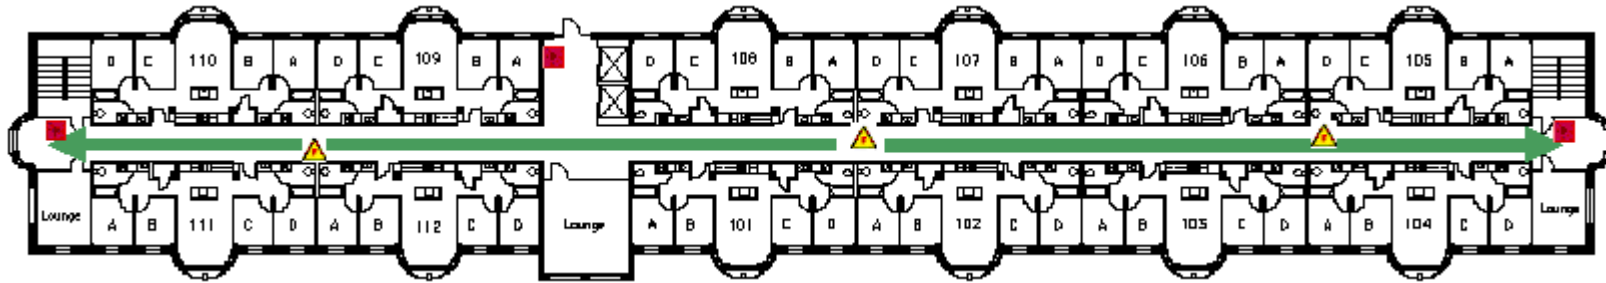

Center St. Apt. South

Basement Floor

Emergency Evacuation Assembly Point is the parking lot near the Georgia Tech Police Dept

For emergency access contact the duty staff pager at 404-533-7197 or the Campus police at 404-894-2500.

Center St. Apt. South

First Floor

Emergency Evacuation Assembly Point is the parking lot near the Georgia Tech Police Dept

For emergency access contact the duty staff pager at 404-533-7197 or the Campus police at 404-894-2500.