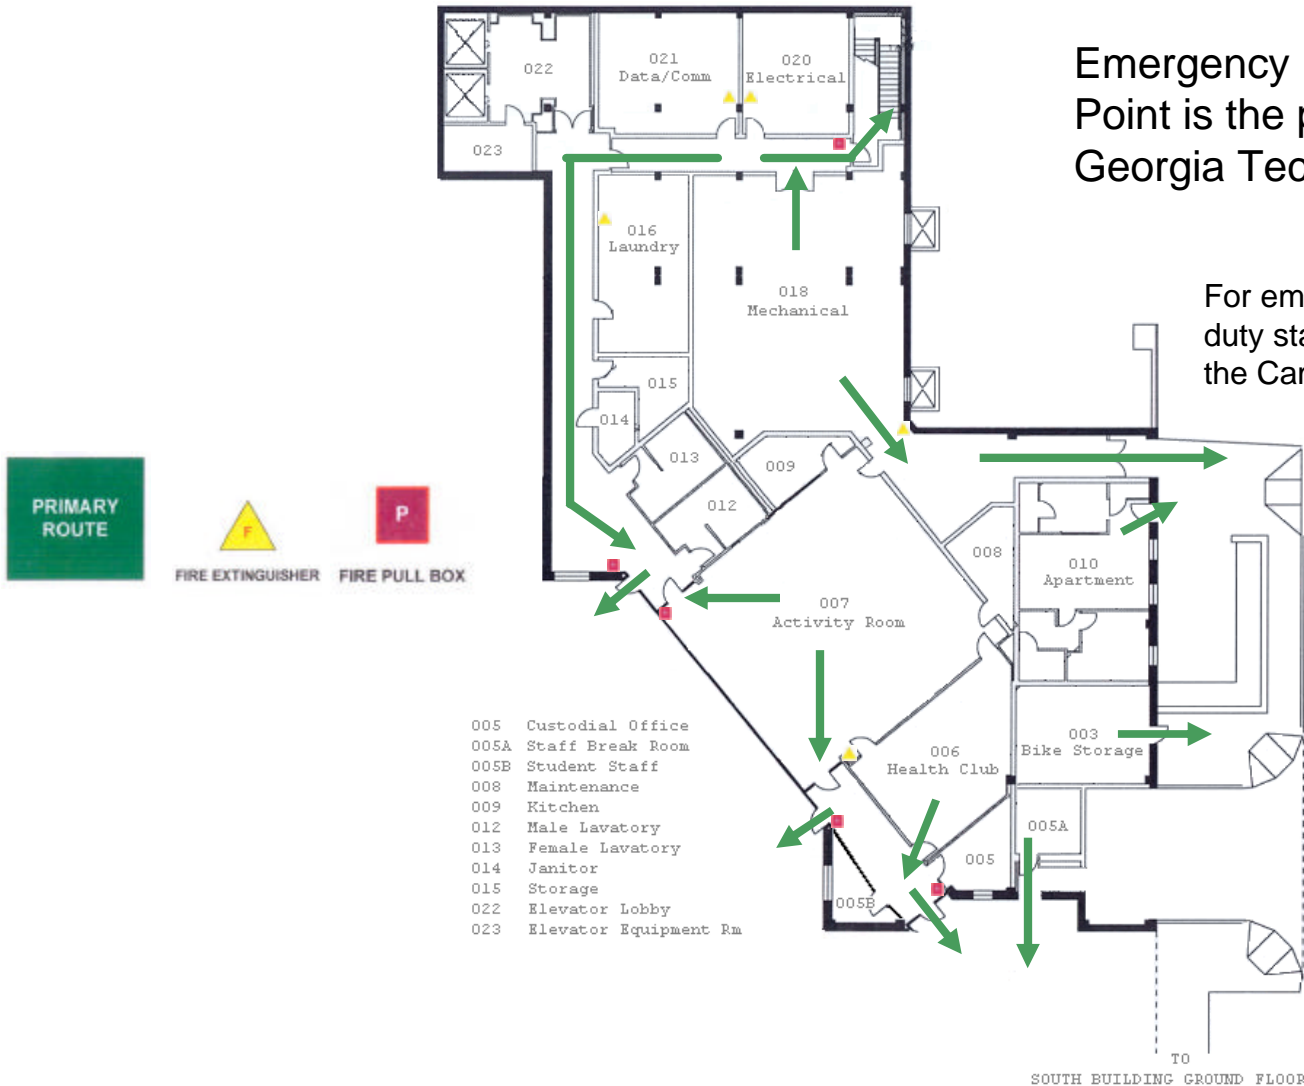

Center St. Atrium

Emergency Evacuation Assembly Point is the parking lot near the Georgia Tech Police Dept

For emergency access contact the duty staff pager at 404-533-7197 or the Campus police at 404-894-2500.

Center St. Apt. South

Basement Floor

Emergency Evacuation Assembly Point is the parking lot near the Georgia Tech Police Dept

For emergency access contact the duty staff pager at 404-533-7197 or the Campus police at 404-894-2500.

Center St. Apt. South

First Floor

Emergency Evacuation Assembly Point is the parking lot near the Georgia Tech Police Dept

For emergency access contact the duty staff pager at 404-533-7197 or the Campus police at 404-894-2500.

Center St. Apt. South

Second Floor

Emergency Evacuation Assembly Point is the parking lot near the Georgia Tech Police Dept

For emergency access contact the duty staff pager at 404-533-7197 or the Campus police at 404-894-2500.