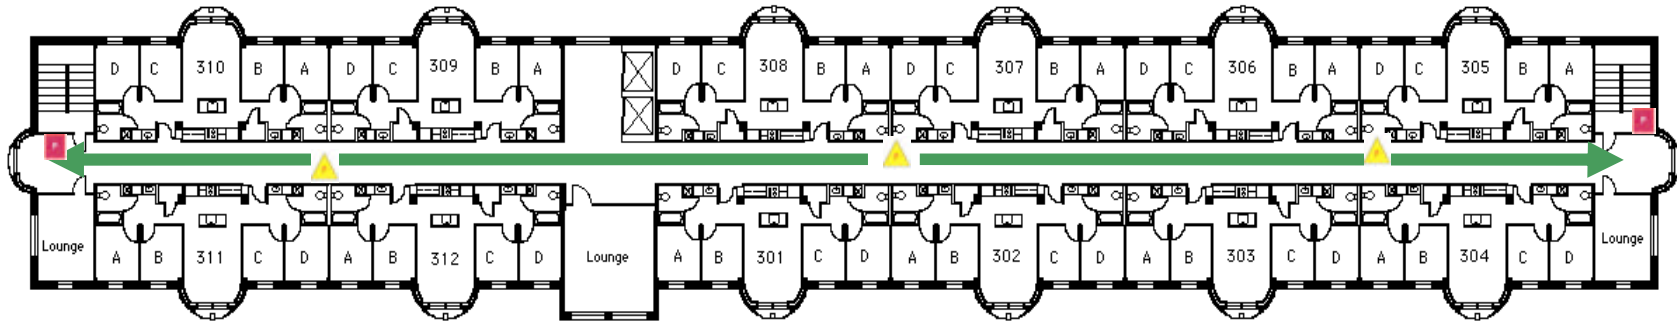

Center St. Apt. South

First Floor

Emergency Evacuation Assembly Point is the parking lot near the Georgia Tech Police Dept

For emergency access contact the duty staff pager at 404-533-7197 or the Campus police at 404-894-2500.

Center St. Apt. South

Second Floor

Emergency Evacuation Assembly Point is the parking lot near the Georgia Tech Police Dept

For emergency access contact the duty staff pager at 404-533-7197 or the Campus police at 404-894-2500.

Center St. Apt. South

Third Floor

Emergency Evacuation Assembly Point is the parking lot near the Georgia Tech Police Dept

For emergency access contact the duty staff pager at 404-533-7197 or the Campus police at 404-894-2500.