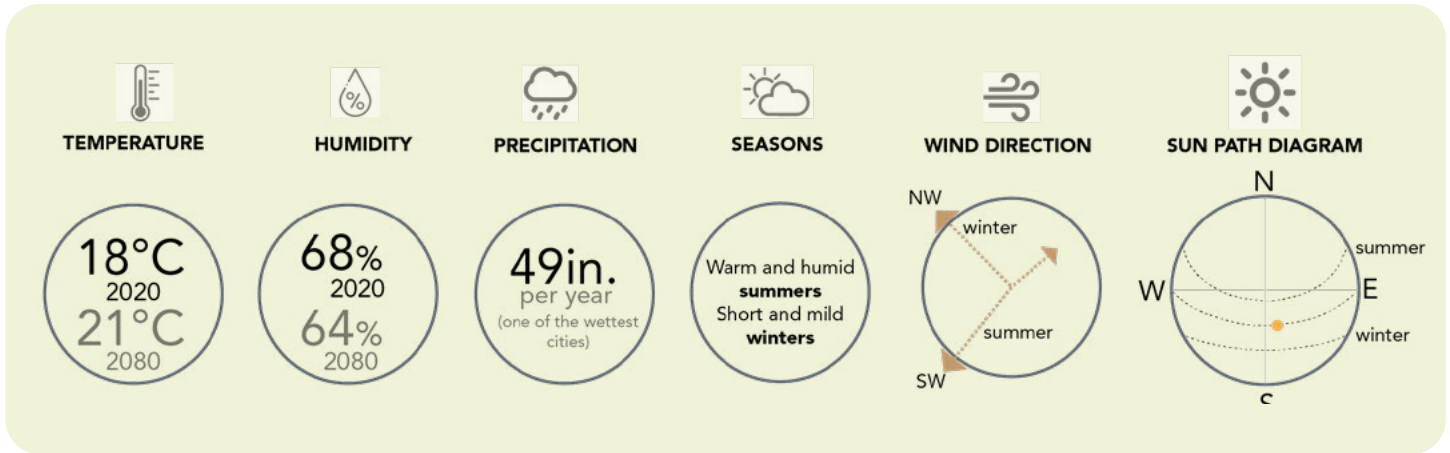

# ATLANTA'S CLIMATE OVERVIEW

DID YOU KNOW THAT HOMES IN ATLANTA HAVE ABOUT 50% MORE DEMAND THAN HEATING THAN COOLING?

**THIS TREND IS EXPECTED TO CHANGE WITH INCREASING WINTER TEMPERATURES**

*This checklist was created in collaboration with the Flourishing Communities Collaborative at Georgia Tech  
For more information, please visit:*