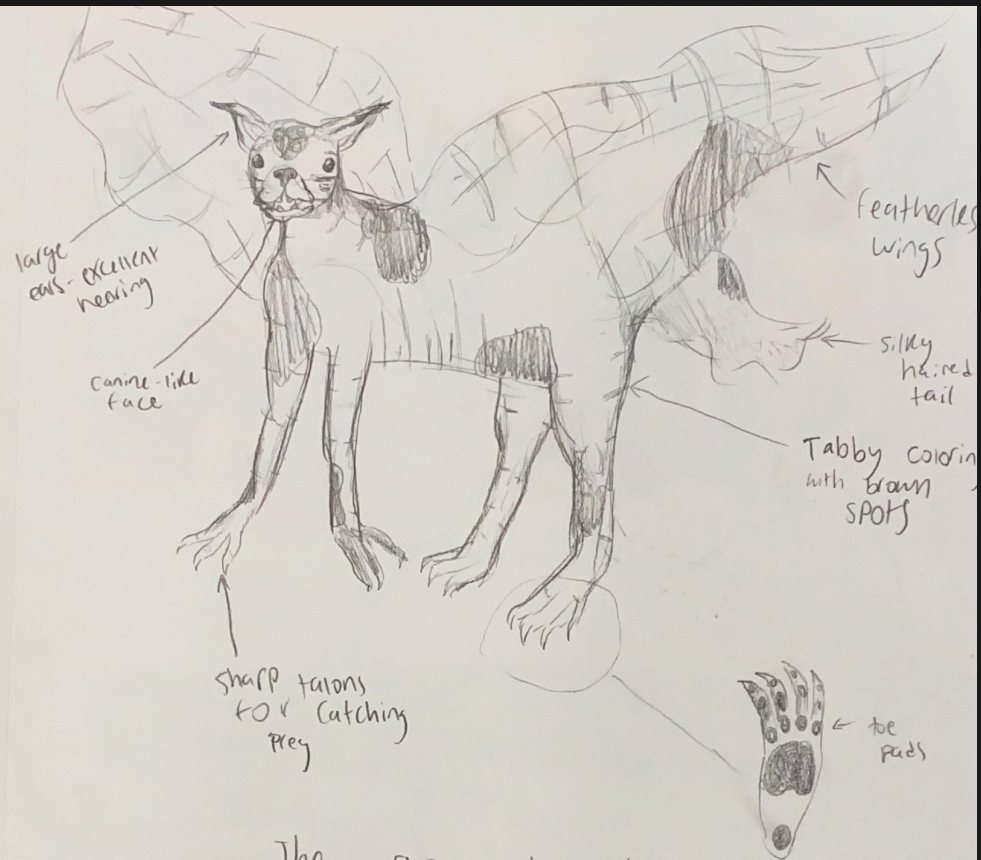

“Autumn/Fall”

If you were a plant,  
What would you look  
like?

“Yourself as a plant”

“The future”

large ears - excellent hearing

canine-like face

featherless wings

silky haired tail

Tabby coloring with brown spots

sharp talons for catching prey

toe pads

The gracidon Hayleus

(common name: gracedog)

Hayley Grace Wright

“Scientific diagram of an animal you discovered”

1.11 perspective -  
find the horizon line by looking  
for the straight horizontal line