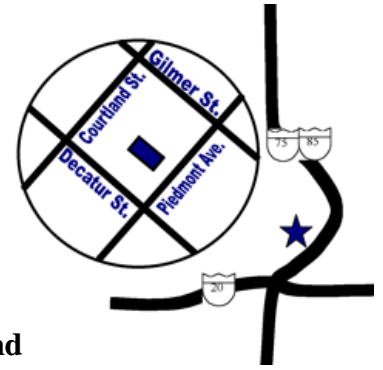

NeuroLearn Lab- Directions

Urban Life Building, Room 751
140 Decatur Street SE
Atlanta, GA 30303
(404) 413-6294

Driving Directions

From I-75/85 Northbound

- Take exit #246 (Central Ave/Fulton Street) and follow the signs to Fulton Street.
- At the light at the end of the ramp, turn right on Fulton.
- At the next light, turn left on Capitol Ave. This street becomes Piedmont Ave.
- Turn left on Decatur St.
- Immediately, turn right into the B-Lot parking deck.

From I-75/85 Northbound H.O.V. Lane

- Exit at Memorial Drive.
- At the first light, go straight and you will be on Central Ave.
- Turn right on Decatur Street.
- Turn left into the B-Lot parking deck before crossing Piedmont Ave.

From I-75/85 Southbound

- Take exit #249A (Courtland Street/Georgia State University).
- Make a left on Gilmer Street.
- Turn right on Jesse Hill Jr. Dr. (the dead end with Grady Memorial Hospital).
- Turn right on Decatur St.
- Immediately after passing Piedmont Ave, turn right into the B-Lot.

From I-20 Eastbound

- Take exit #56B (Windsor/Spring Street) and continue to the third traffic light.
- Turn left on Central Ave.
- Turn right on Decatur Street.
- Turn left into the B-Lot parking deck - before crossing Piedmont Ave.