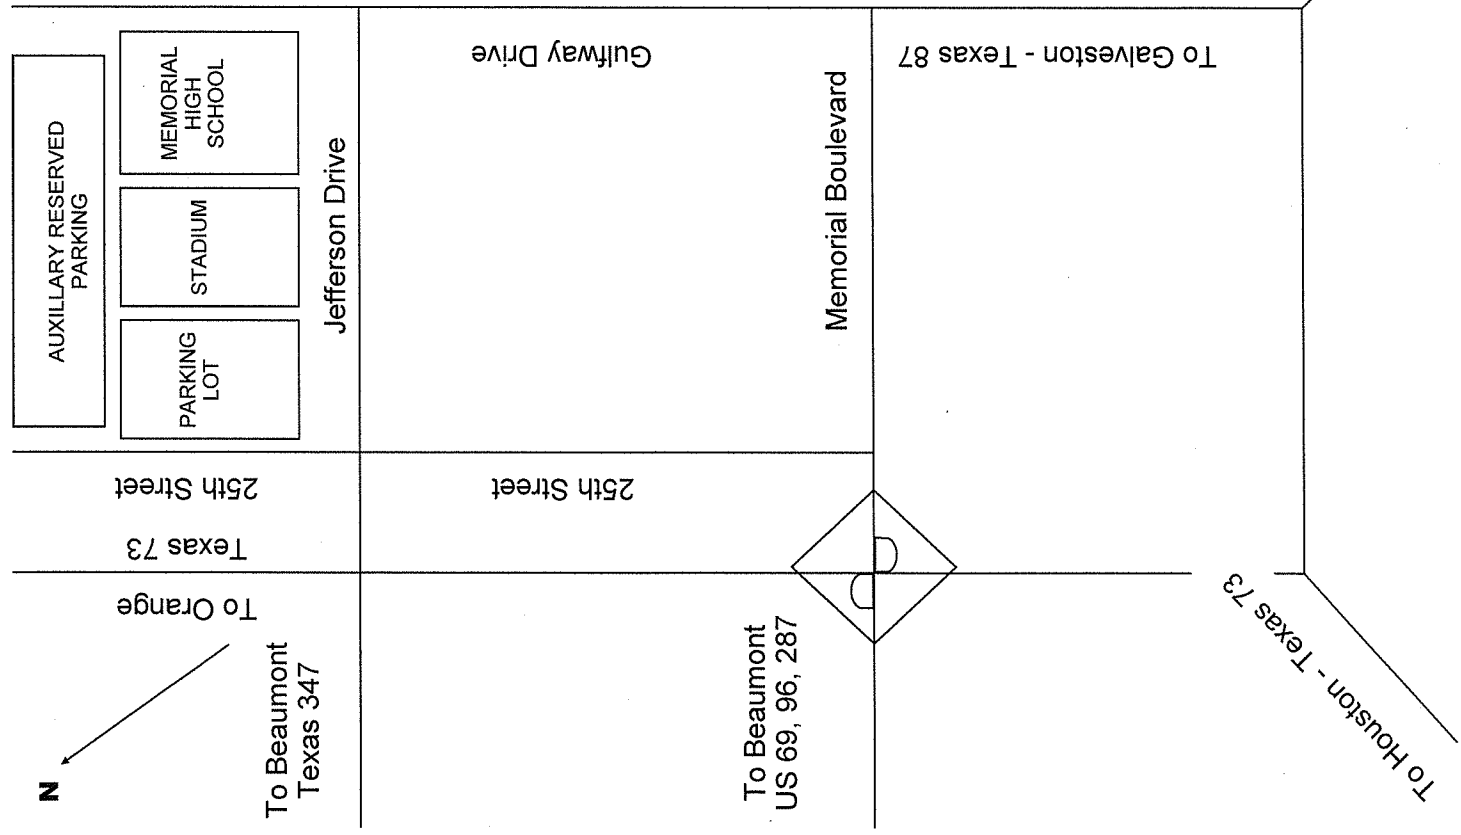

**DIRECTIONS TO MEMORIAL STADIUM  
PORT ARTHUR, TX**

**MEMORIAL STADIUM PARKING ROUTES**

N

To Orange

To Beaumont  
Texas 347

To Beaumont  
US 69, 96, 287

To Houston - Texas 73

To Galveston - Texas 87

Guffway Drive

Memorial Boulevard

Jefferson Drive

AUXILIARY RESERVED  
PARKING

MEMORIAL  
HIGH  
SCHOOL

STADIUM

PARKING  
LOT

25th Street

Texas 73

To Orange

BAND & DRILL TEAM PARKING

VISITORS  
SIDE

MEMORIAL  
STADIUM

HOME  
SIDE

CONCESSION  
STAND

TICKET  
BOOTH

PARKING  
LOT

PARKING  
LOT

BAND & DRILL TEAM BUSES

25TH STREET

TWIN CITY HIGHWAY

JEFFERSON DRIVE

MEMORIAL HIGH  
SCHOOL

BOYS  
GYM