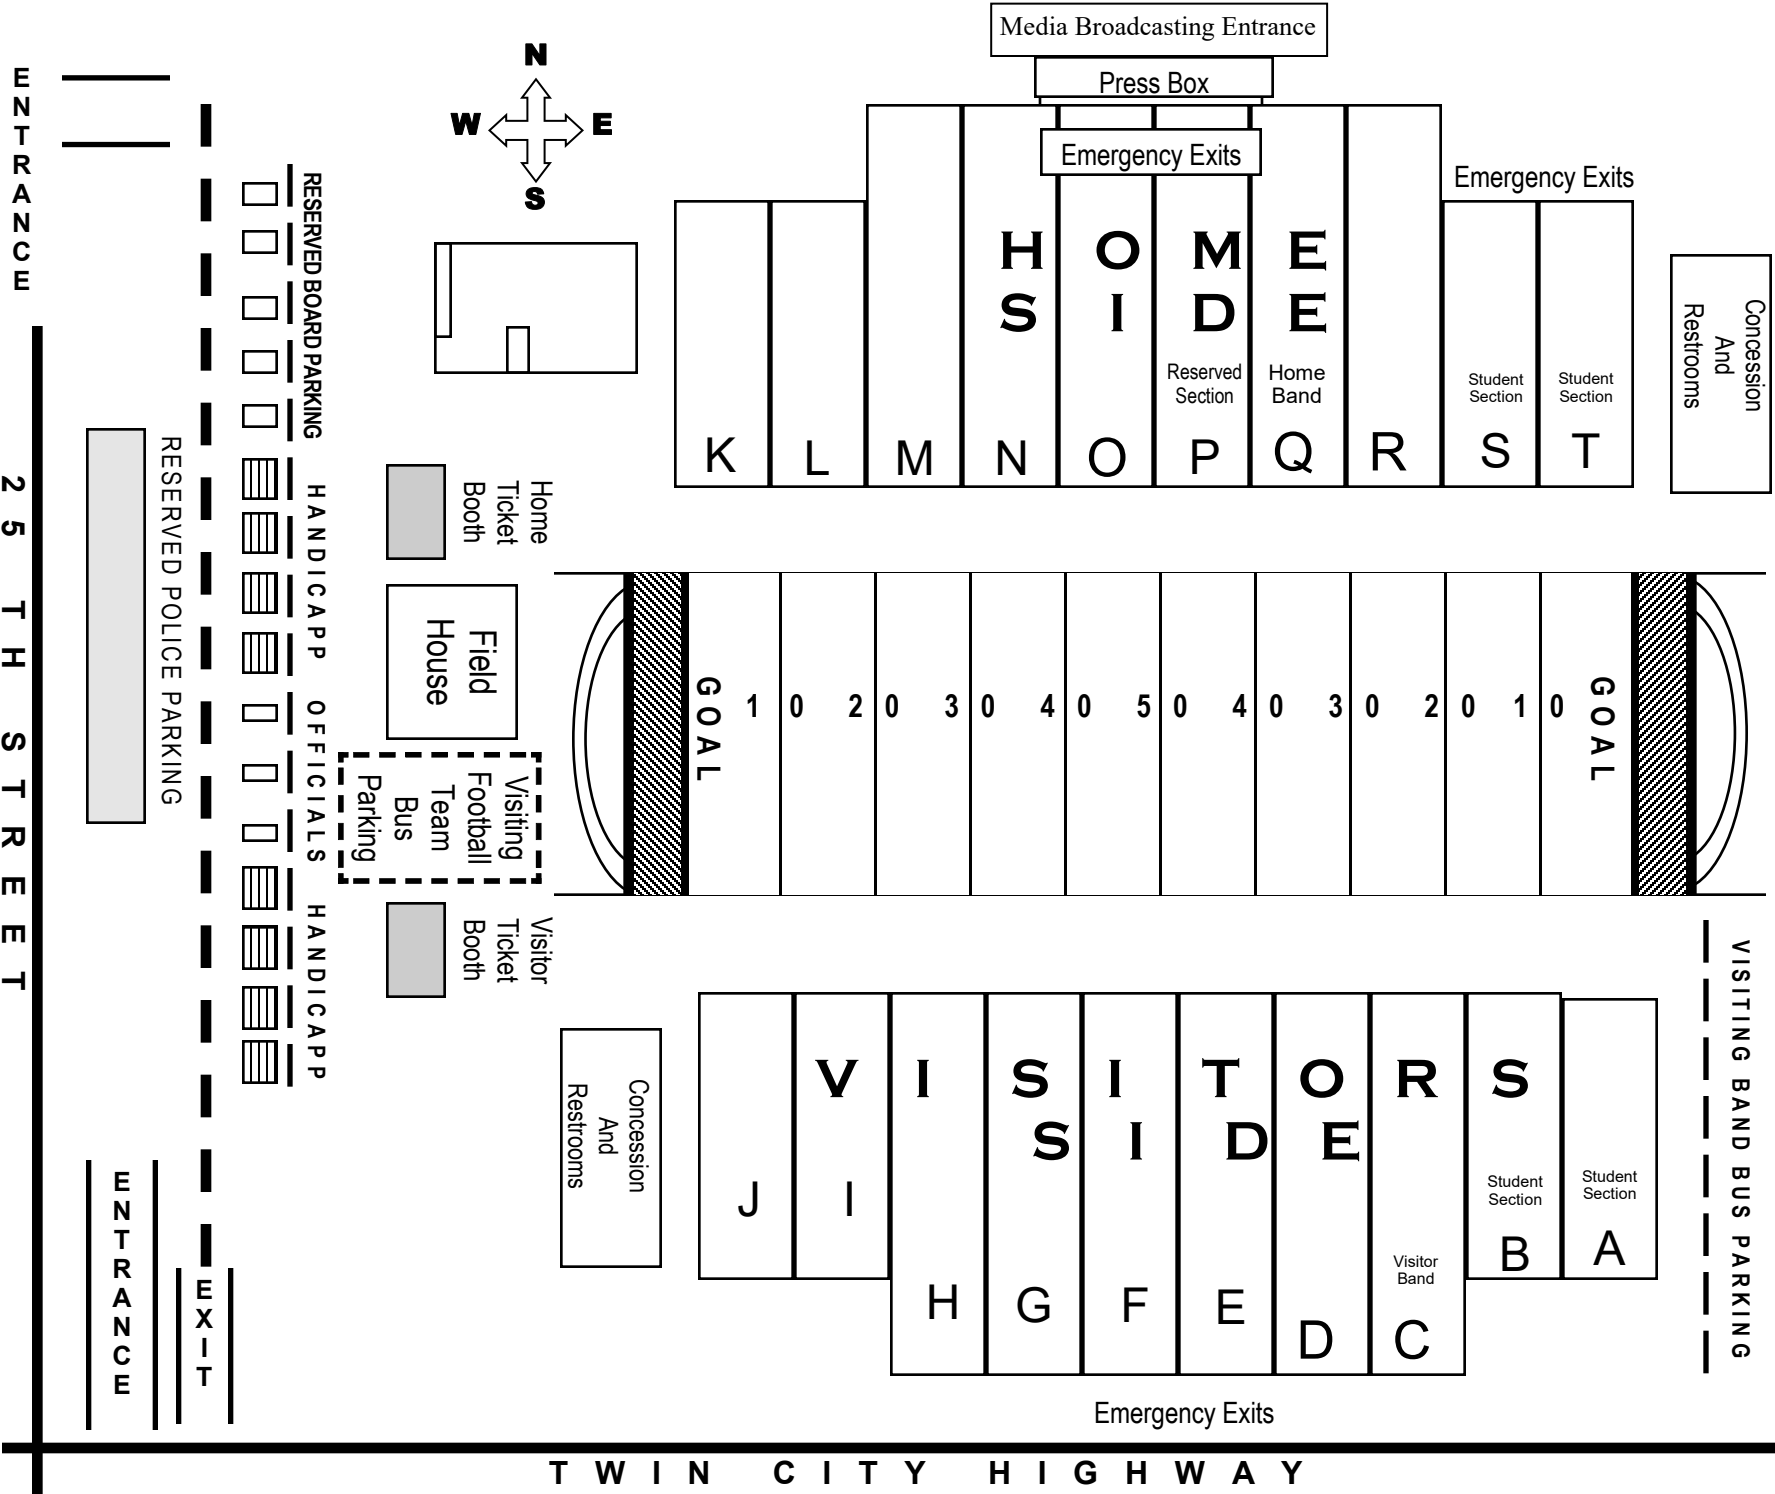

MEMORIAL STADIUM

Media Broadcasting Entrance

Press Box

Emergency Exits

Emergency Exits

Concession
And
Restrooms

K L M N O P Q R S T

Reserved Section
Home Band
Student Section
Student Section

VISITING BAND BUS PARKING

J I H G F E D C

Visitor Band
Student Section
Student Section

Concession
And
Restrooms

Emergency Exits

TWIN CITY HIGHWAY

ENTRANCE

25TH STREET

ENTRANCE

EXIT

RESERVED BOARD PARKING
HANDICAPP OFFICIALS
HANDICAPP

RESERVED POLICE PARKING

Visiting
Football
Team
Bus
Parking

Home
Ticket
Booth

Field
House

Visitor
Ticket
Booth