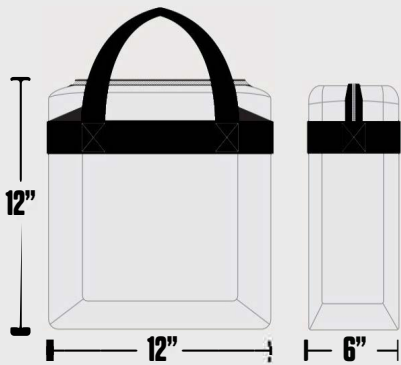

BAG POLICY

To ensure guest safety and a quicker entry into the stadium, CHRISTUS Trinity Mother Frances Rose Stadium has implemented a bag policy limiting the size and type allowed at all events.

APPROVED ITEMS

CLEAR TOTE: Plastic, vinyl or PVC and may not exceed 12" x 6" x 12"

PLASTIC STORAGE BAG: 1 gallon re-sealable, clear plastic freezer bag

SMALL CLUTCH BAG: Approximately the size of a hand with or without a handle or strap no larger than 4.5" x 6.5"