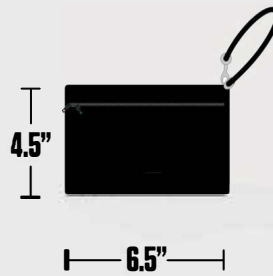

BAG POLICY

To ensure guest safety and a quicker entry into the stadium, CHRISTUS Trinity Mother Frances Rose Stadium has implemented a bag policy limiting the size and type allowed at all events.

APPROVED ITEMS

CLEAR TOTE: Plastic, vinyl or PVC and may not exceed 12" x 6" x 12"

PLASTIC STORAGE BAG: 1 gallon re-sealable, clear plastic freezer bag

SMALL CLUTCH BAG: Approximately the size of a hand with or without a handle or strap no larger than 4.5" x 6.5"