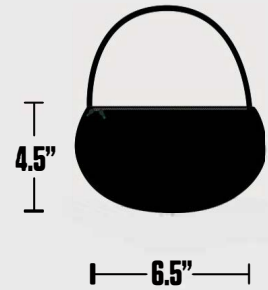

CLEAR TOTE: Plastic, vinyl or PVC and may not exceed 12" x 6" x 12"

PLASTIC STORAGE BAG: 1 gallon re-sealable, clear plastic freezer bag

SMALL CLUTCH BAG: Approximately the size of a hand with or without a handle or strap no larger than 4.5" x 6.5"