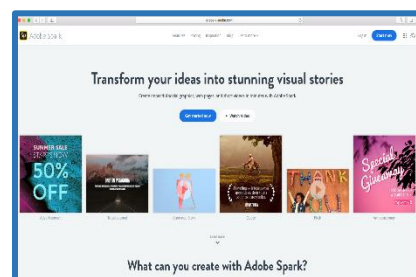

Adobe Spark Program -Login

Log on the Sparks web site, from any browser on a Windows or Mac computer.

<http://adobe.com>

<http://spark.adobe.com/>

Click on the **login link** from the **right corner** of the page.