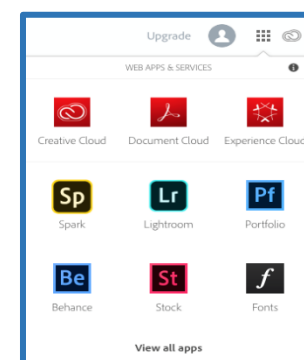

Click on the **Log in with School account, button.**

Use the following **Education login information** listed below.

Username: yourname@sienaheights.edu

Password: password

Click on the **Sign in button.**

Located on the top right of the screen is the **Adobe Apps**, which you can access from your computer. Click on the **Box squares**, and a drop-down menu will display your apps.

Select on your Spark icon, and you can begin your new project.