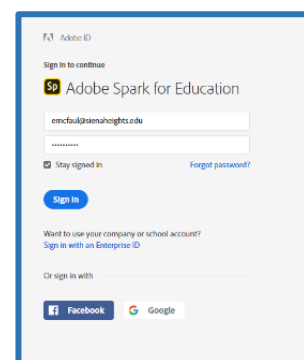

Adobe Spark Program -Login

Log on the Sparks web site, from any browser on a Windows or Mac computer.

<http://adobe.com>

<http://spark.adobe.com/>

Click on the **login link** from the **right corner** of the page.

Click on the **Log in with School account, button.**

Use the following **Education login information** listed below.

Username: yourname@sienaheights.edu

Password: password

Click on the **Sign in button.**

Located on the top right of the screen is the **Adobe Apps**, which you can access from your computer. Click on the **Box squares**, and a drop-down menu will display your apps.

Select on your Spark icon, and you can begin your new project.