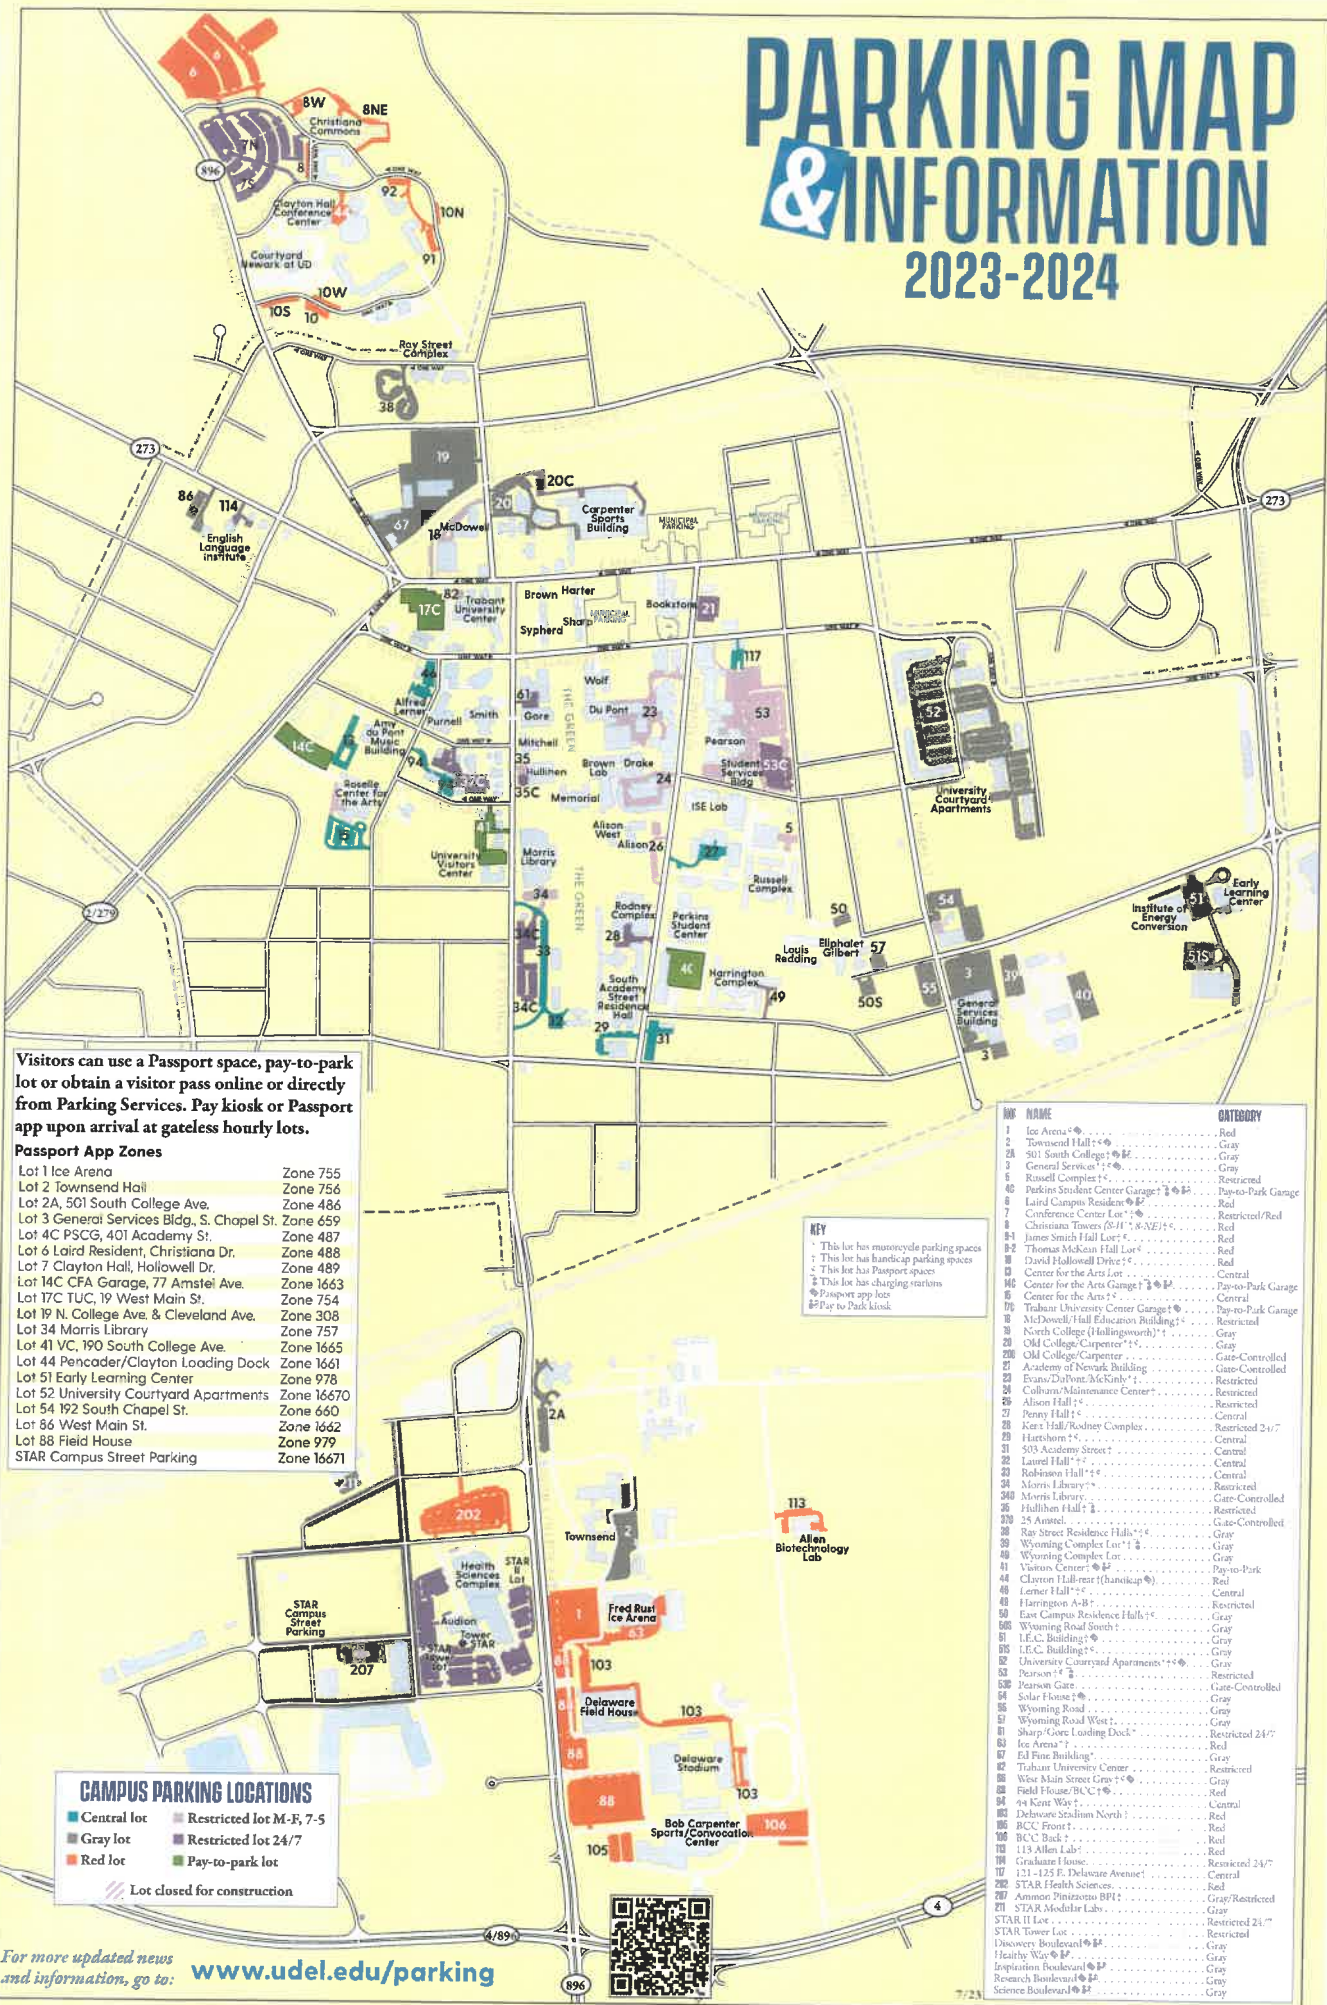

PARKING MAP & INFORMATION

2023-2024

Visitors can use a Passport space, pay-to-park lot or obtain a visitor pass online or directly from Parking Services. Pay kiosk or Passport app upon arrival at gateless hourly lots.

Passport App Zones

Lot 1 Ice Arena	Zone 755
Lot 2 Townsend Hall	Zone 756
Lot 2A, 501 South College Ave.	Zone 486
Lot 3 General Services Bldg., S. Chapel St.	Zone 659
Lot 4C PSCG, 401 Academy St.	Zone 487
Lot 6 Laird Resident, Christiana Dr.	Zone 488
Lot 7 Clayton Hall, Hollowell Dr.	Zone 489
Lot 14C CFA Garage, 77 Amstel Ave.	Zone 1663
Lot 17C TUC, 19 West Main St.	Zone 754
Lot 19 N. College Ave. & Cleveland Ave.	Zone 308
Lot 34 Marris Library	Zone 757
Lot 41 VC, 190 South College Ave.	Zone 1665
Lot 44 Pencader/Clayton Loading Dock	Zone 1661
Lot 51 Early Learning Center	Zone 978
Lot 52 University Courtyard Apartments	Zone 16670
Lot 54 192 South Chapel St.	Zone 660
Lot 84 West Main St.	Zone 1662
Lot 88 Field House	Zone 979
STAR Campus Street Parking	Zone 16671

CAMPUS PARKING LOCATIONS

Central lot	Restricted lot M-F, 7-5
Gray lot	Restricted lot 24/7
Red lot	Pay-to-park lot
Lot closed for construction