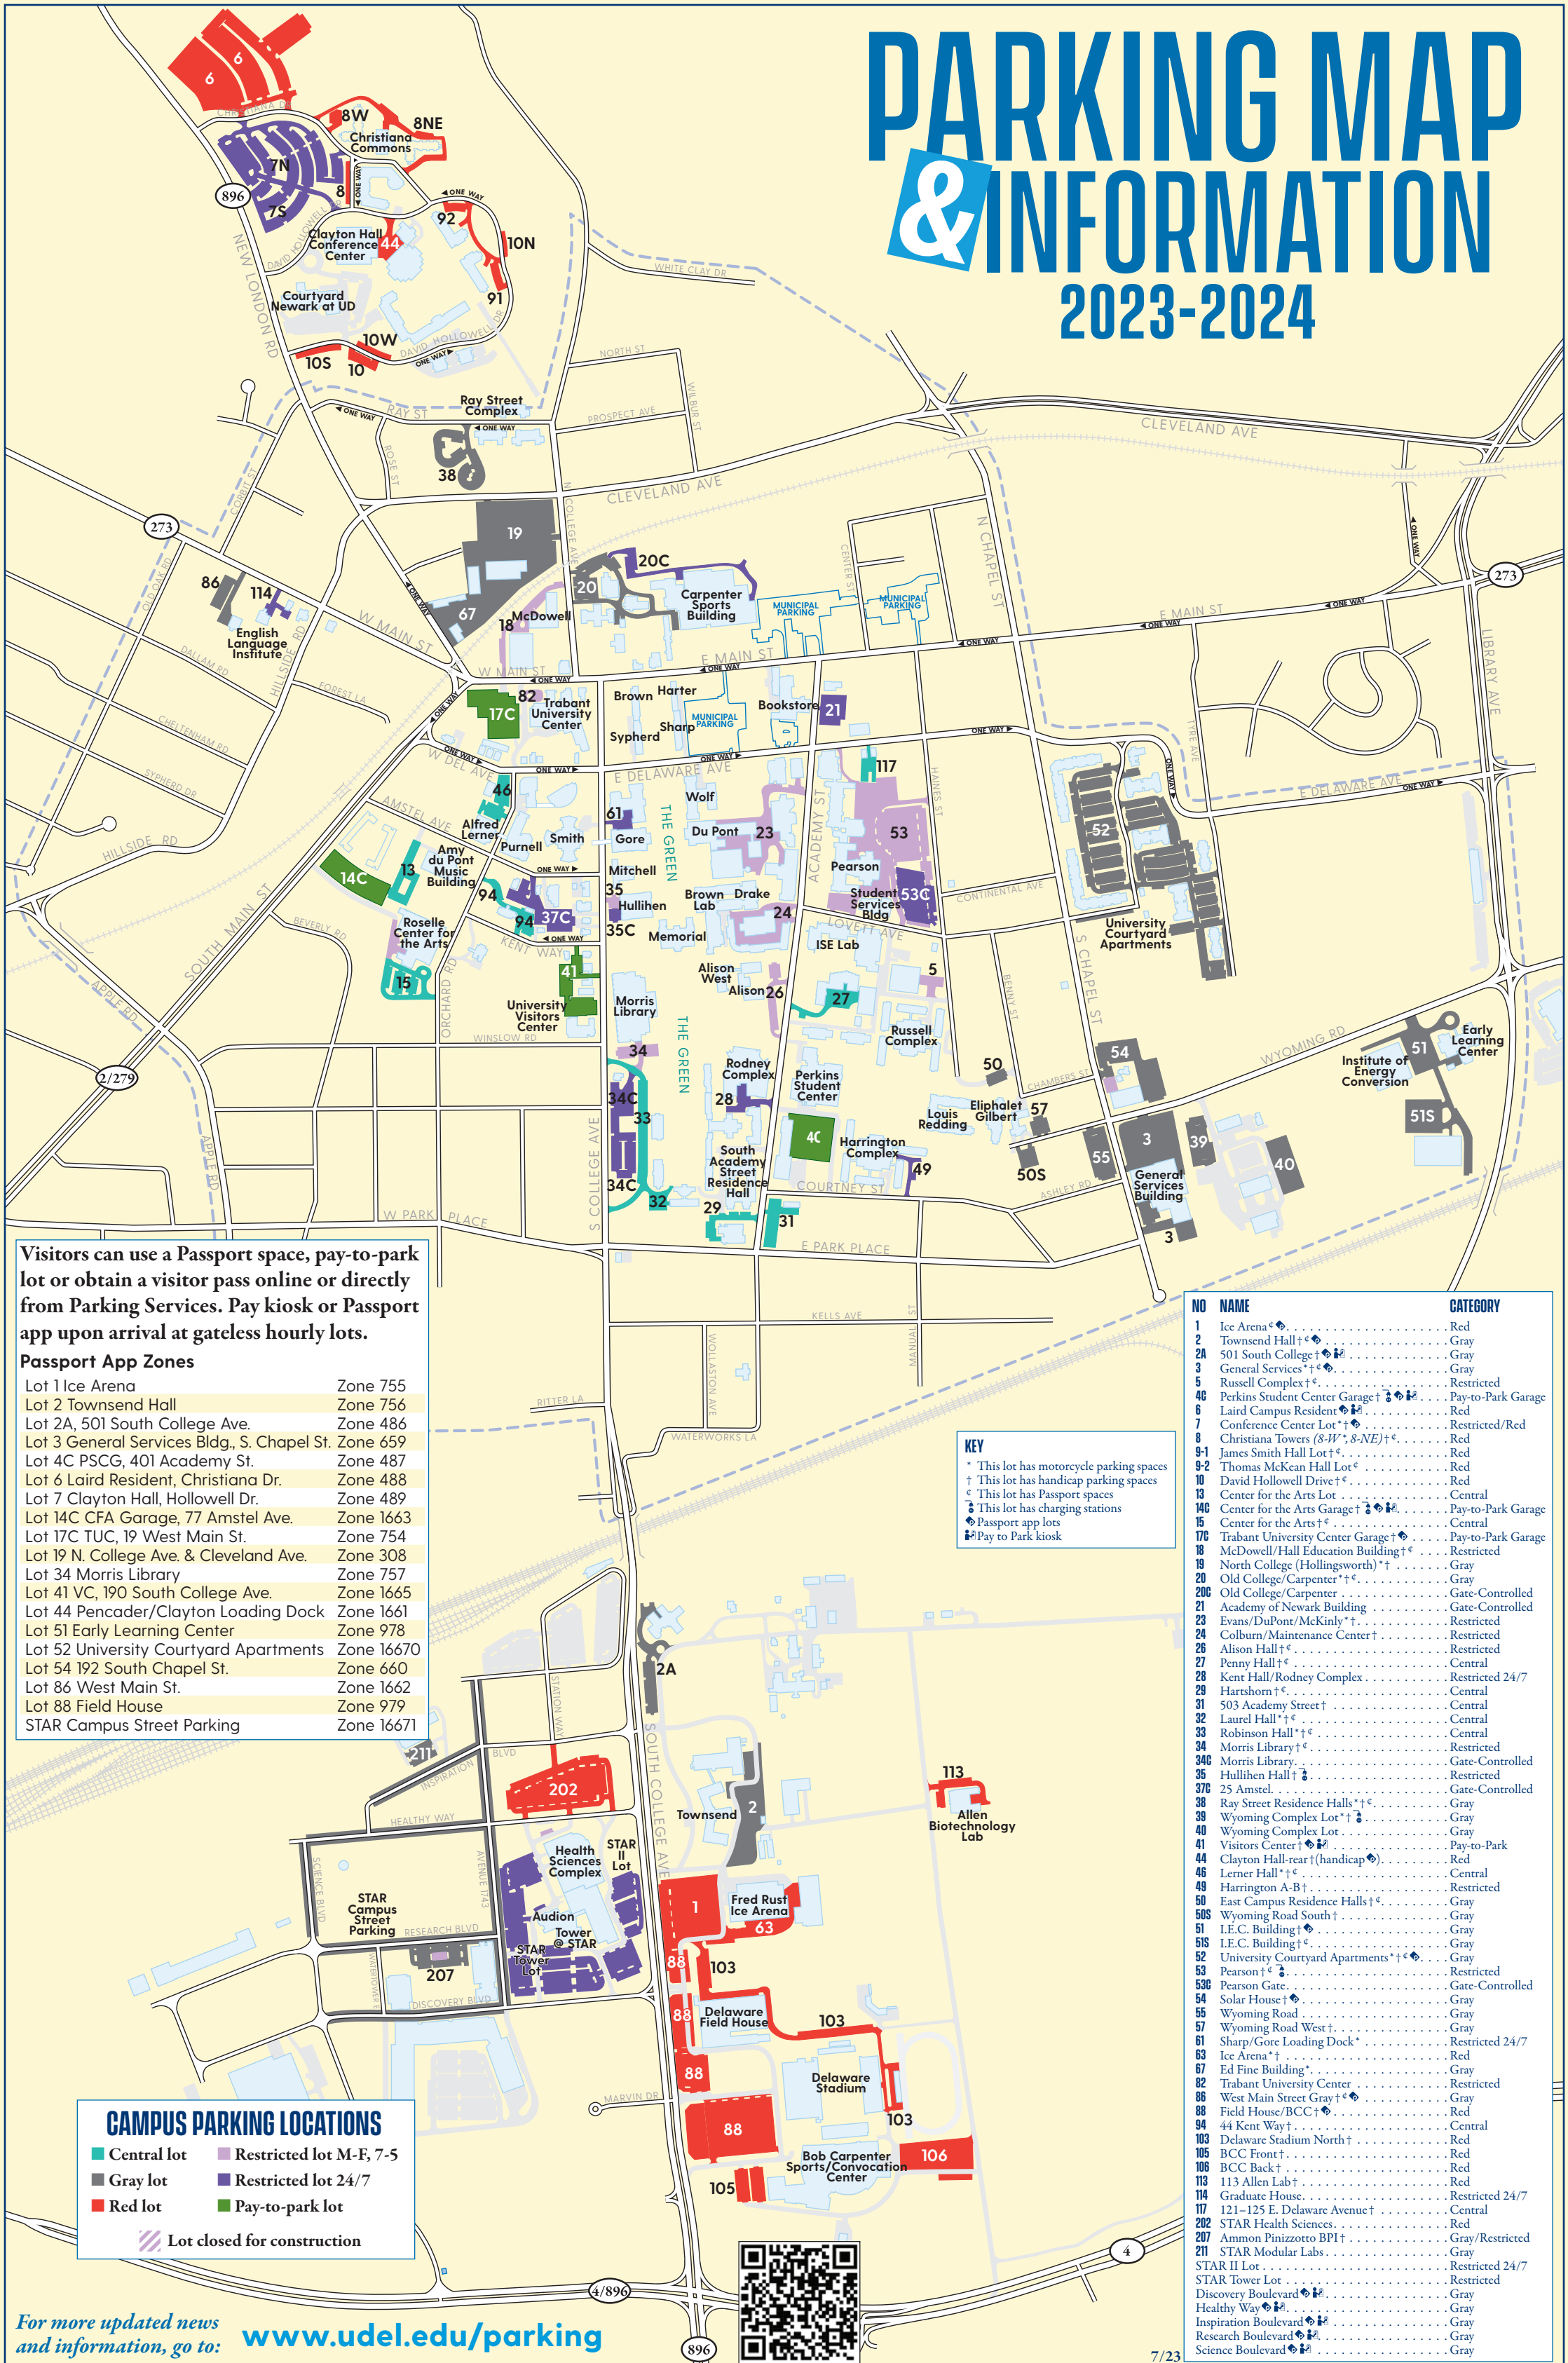

PARKING MAP & INFORMATION

2023-2024

Visitors can use a Passport space, pay-to-park lot or obtain a visitor pass online or directly from Parking Services. Pay kiosk or Passport app upon arrival at gateless hourly lots.

Passport App Zones

Lot 1 Ice Arena	Zone 755
Lot 2 Townsend Hall	Zone 756
Lot 2A, 501 South College Ave.	Zone 486
Lot 3 General Services Bldg., S. Chapel St.	Zone 659
Lot 4C PSCG, 401 Academy St.	Zone 487
Lot 6 Laird Resident, Christiana Dr.	Zone 488
Lot 7 Clayton Hall, Hollowell Dr.	Zone 489
Lot 14C CFA Garage, 77 Amstel Ave.	Zone 1663
Lot 17C TUC, 19 West Main St.	Zone 754
Lot 19 N. College Ave. & Cleveland Ave.	Zone 308
Lot 34 Morris Library	Zone 757
Lot 41 VC, 190 South College Ave.	Zone 1665
Lot 44 Pencader/Clayton Loading Dock	Zone 1661
Lot 51 Early Learning Center	Zone 978
Lot 52 University Courtyard Apartments	Zone 16670
Lot 54 192 South Chapel St.	Zone 660
Lot 86 West Main St.	Zone 1662
Lot 88 Field House	Zone 979
STAR Campus Street Parking	Zone 16671