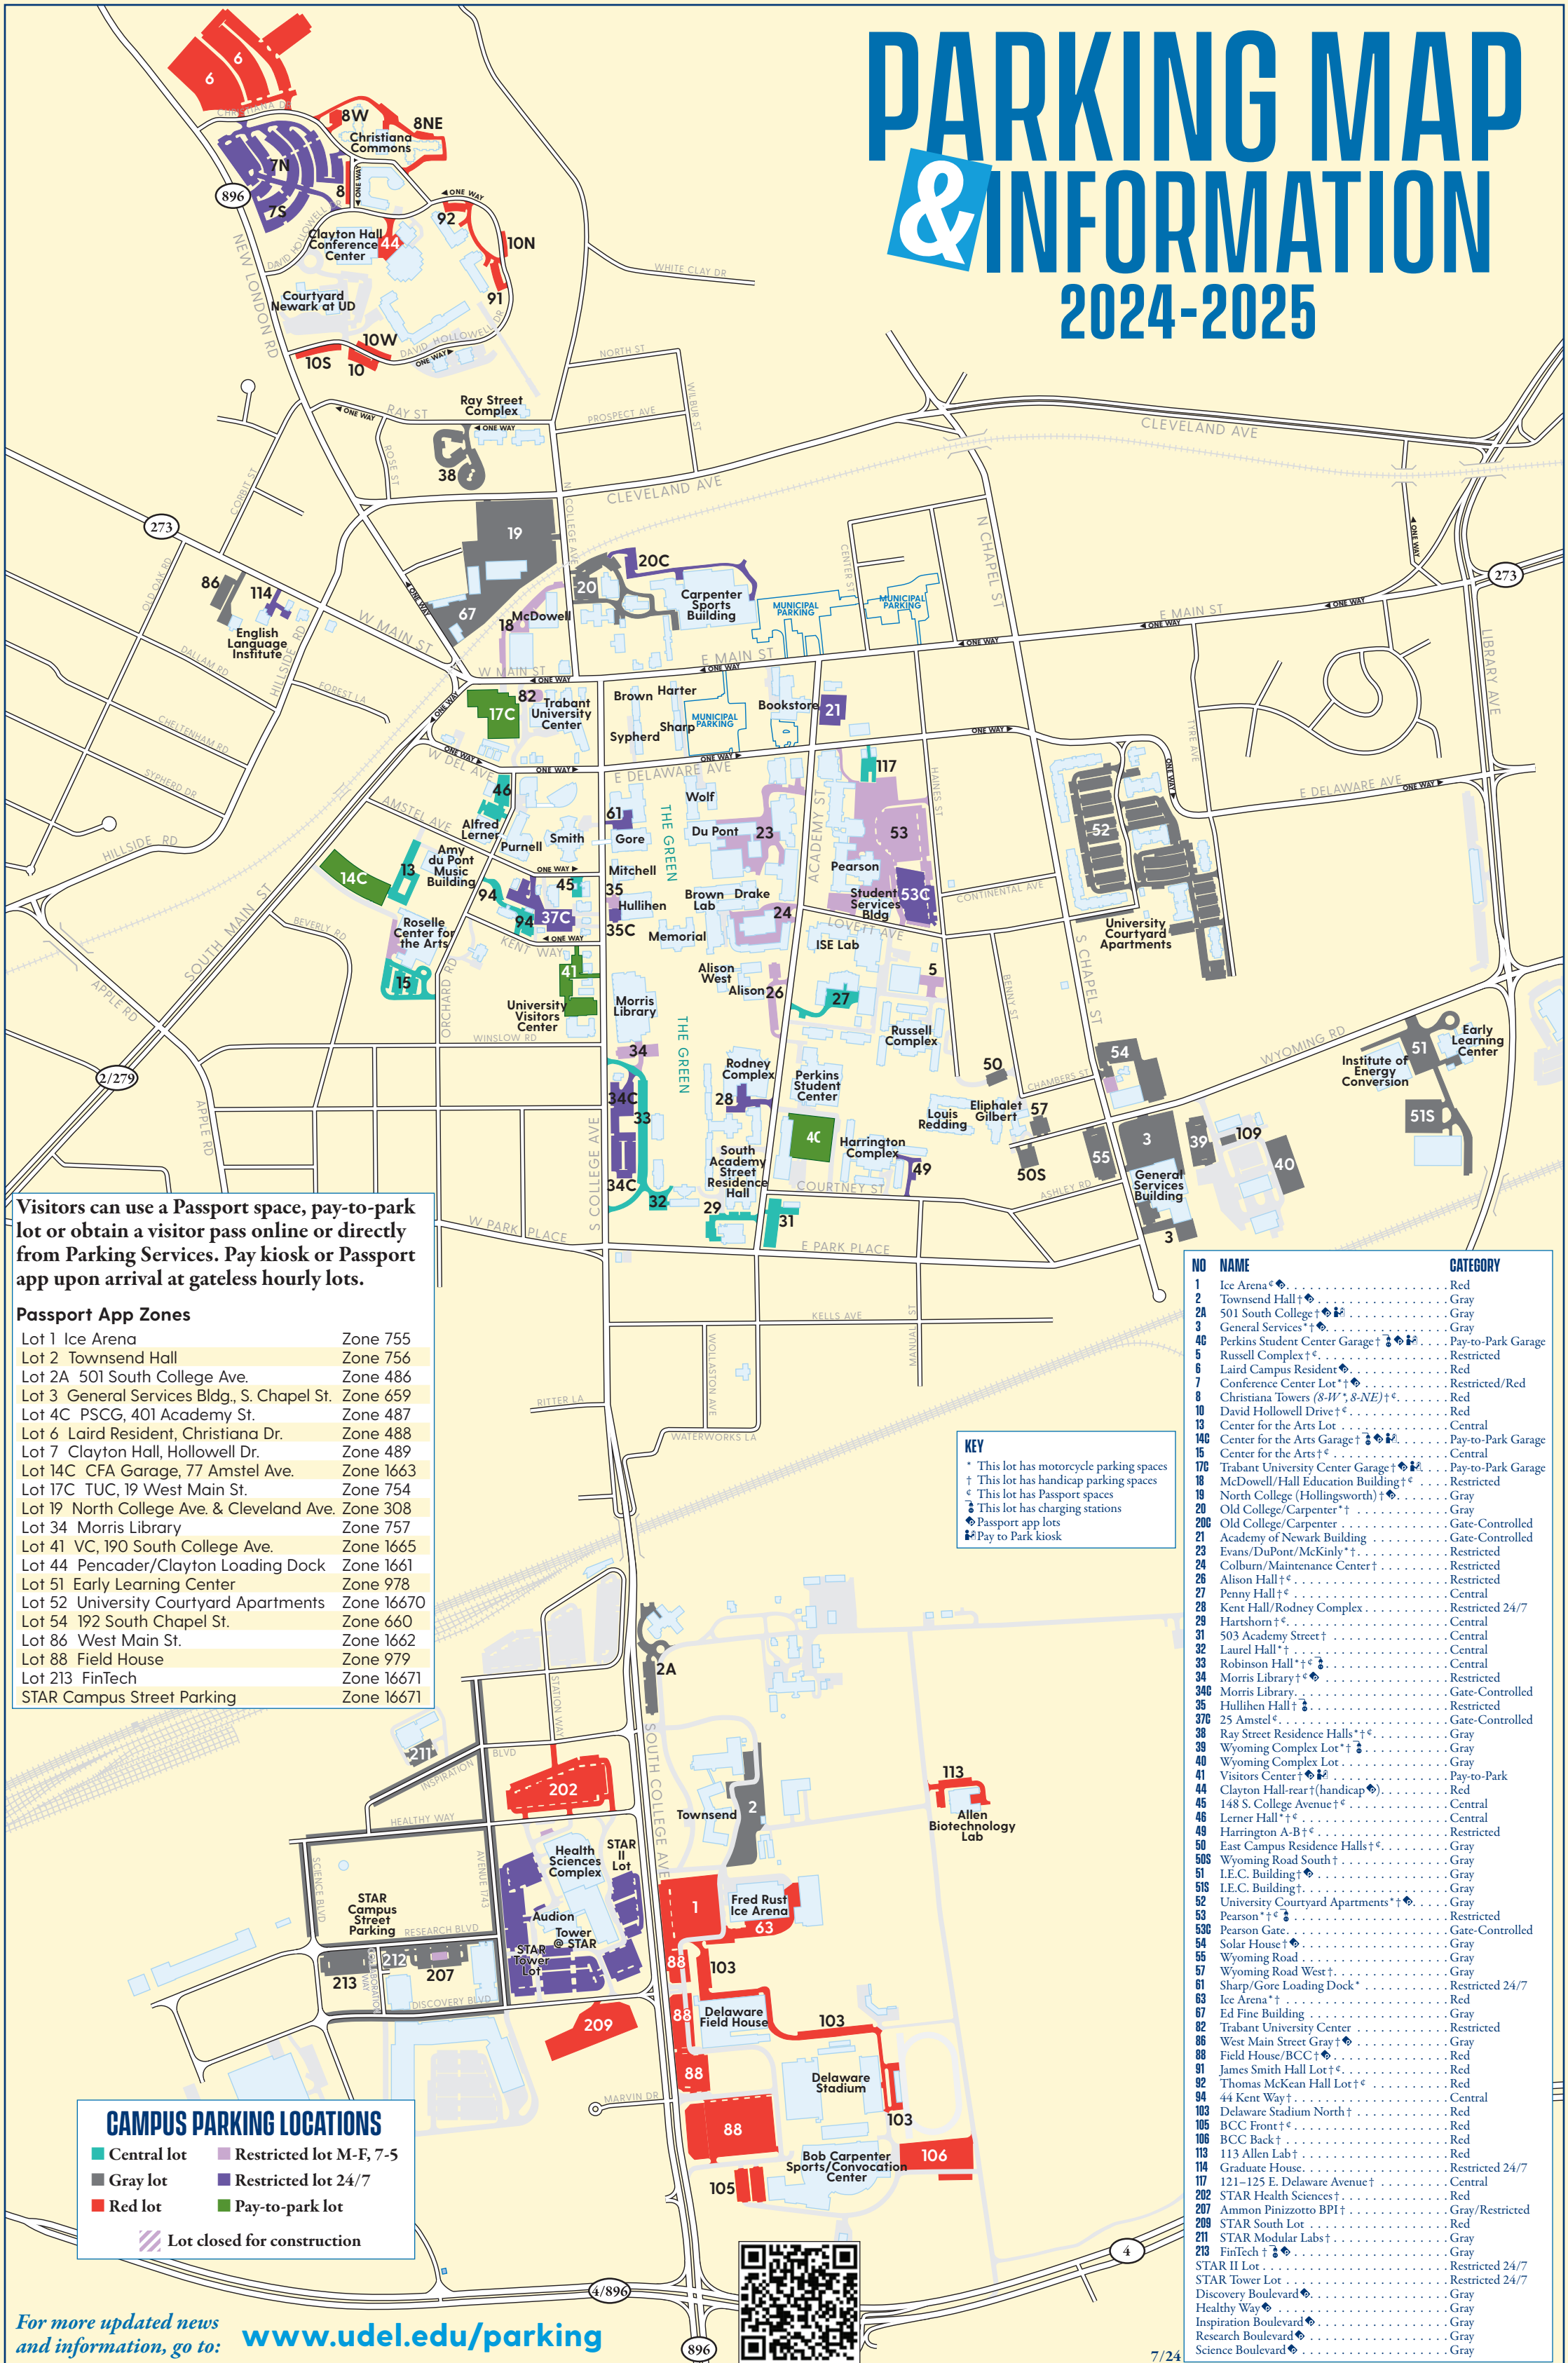

PARKING MAP & INFORMATION

2024-2025

Visitors can use a Passport space, pay-to-park lot or obtain a visitor pass online or directly from Parking Services. Pay kiosk or Passport app upon arrival at gateless hourly lots.

Passport App Zones

Lot 1 Ice Arena	Zone 755
Lot 2 Townsend Hall	Zone 756
Lot 2A 501 South College Ave.	Zone 486
Lot 3 General Services Bldg., S. Chapel St.	Zone 659
Lot 4C PSCG, 401 Academy St.	Zone 487
Lot 6 Laird Resident, Christiana Dr.	Zone 488
Lot 7 Clayton Hall, Hollowell Dr.	Zone 489
Lot 14C CFA Garage, 77 Amstel Ave.	Zone 1663
Lot 17C TUC, 19 West Main St.	Zone 754
Lot 19 North College Ave. & Cleveland Ave.	Zone 308
Lot 34 Morris Library	Zone 757
Lot 41 VC, 190 South College Ave.	Zone 1665
Lot 44 Pencader/Clayton Loading Dock	Zone 1661
Lot 51 Early Learning Center	Zone 978
Lot 52 University Courtyard Apartments	Zone 16670
Lot 54 192 South Chapel St.	Zone 660
Lot 86 West Main St.	Zone 1662
Lot 88 Field House	Zone 979
Lot 213 FinTech	Zone 16671
STAR Campus Street Parking	Zone 16671

- Central lot
- Gray lot
- Red lot
- Restricted lot M-F, 7-5
- Restricted lot 24/7
- Pay-to-park lot
- Lot closed for construction