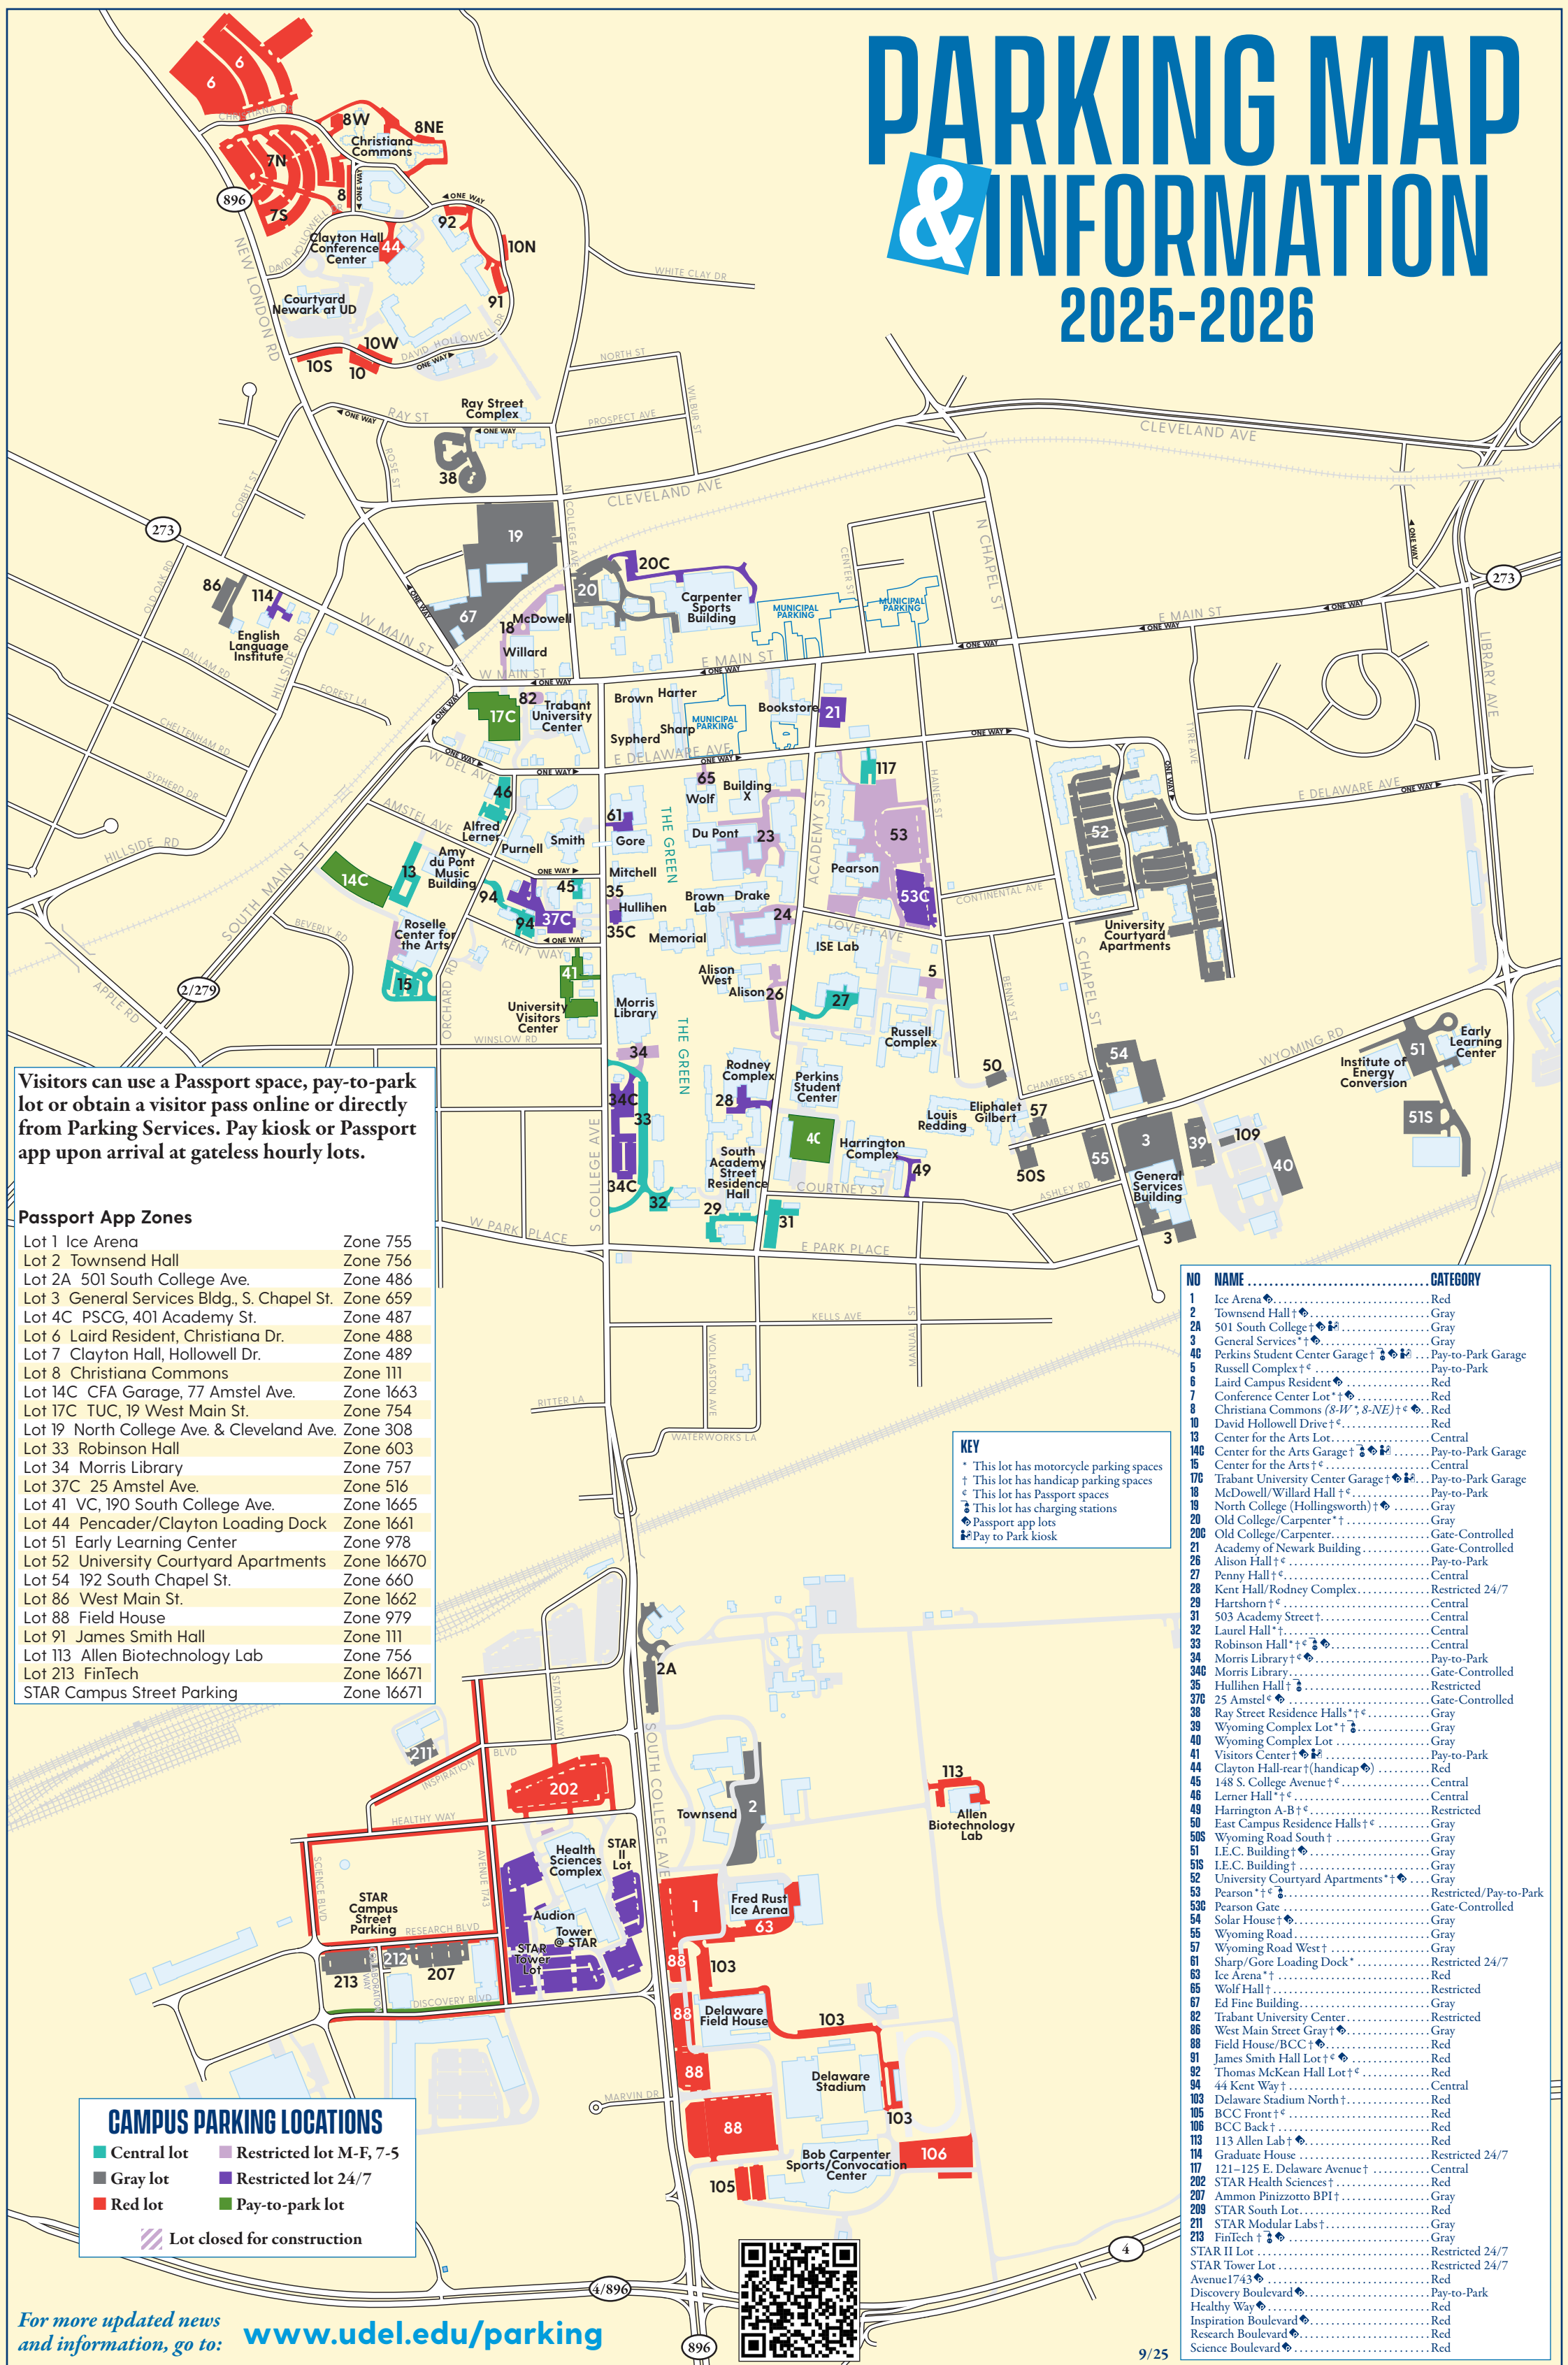

PARKING MAP & INFORMATION

2025-2026

Visitors can use a Passport space, pay-to-park lot or obtain a visitor pass online or directly from Parking Services. Pay kiosk or Passport app upon arrival at gateless hourly lots.

Passport App Zones

Lot 1 Ice Arena	Zone 755
Lot 2 Townsend Hall	Zone 756
Lot 2A 501 South College Ave.	Zone 486
Lot 3 General Services Bldg., S. Chapel St.	Zone 659
Lot 4C PSCG, 401 Academy St.	Zone 487
Lot 6 Laird Resident, Christiana Dr.	Zone 488
Lot 7 Clayton Hall, Hollowell Dr.	Zone 489
Lot 8 Christiana Commons	Zone 111
Lot 14C CFA Garage, 77 Amstel Ave.	Zone 1663
Lot 17C TUC, 19 West Main St.	Zone 754
Lot 19 North College Ave. & Cleveland Ave.	Zone 308
Lot 33 Robinson Hall	Zone 603
Lot 34 Morris Library	Zone 757
Lot 37C 25 Amstel Ave.	Zone 516
Lot 41 VC, 190 South College Ave.	Zone 1665
Lot 44 Pencader/Clayton Loading Dock	Zone 1661
Lot 51 Early Learning Center	Zone 978
Lot 52 University Courtyard Apartments	Zone 16670
Lot 54 192 South Chapel St.	Zone 660
Lot 86 West Main St.	Zone 1662
Lot 88 Field House	Zone 979
Lot 91 James Smith Hall	Zone 111
Lot 113 Allen Biotechnology Lab	Zone 756
Lot 213 FinTech	Zone 16671
STAR Campus Street Parking	Zone 16671