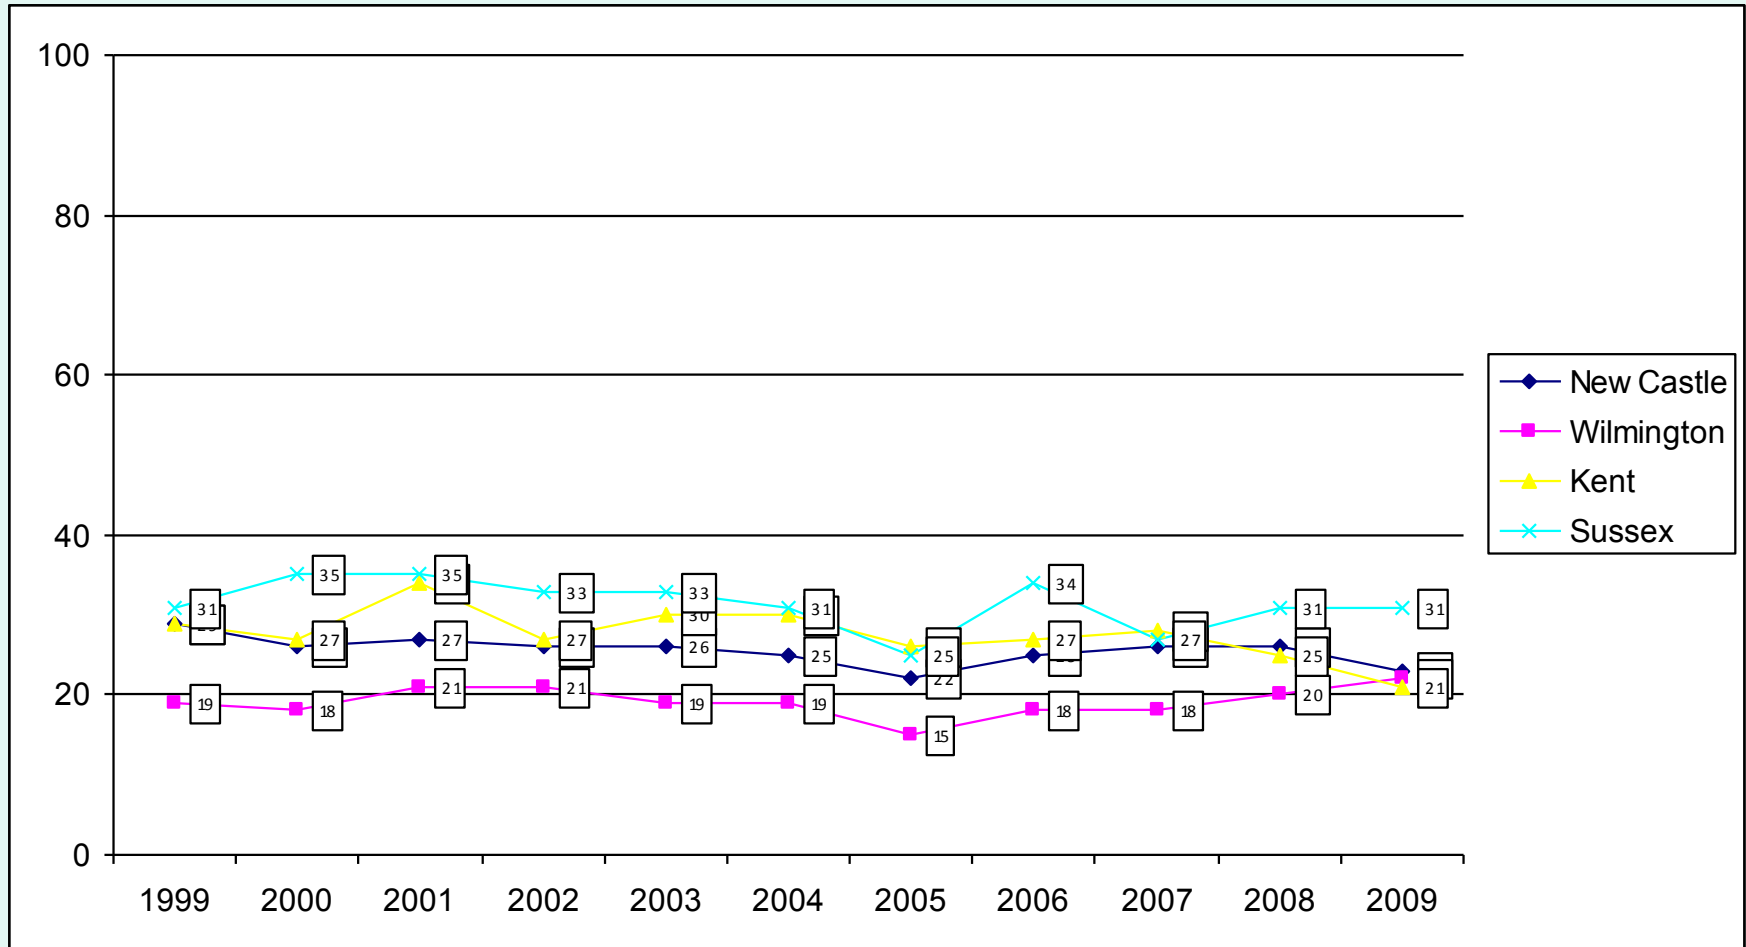

11th Grade Binge Drinking Trends by Statewide Planning Area

Source: Delaware School Survey, University of Delaware Center for Drug and Alcohol Studies