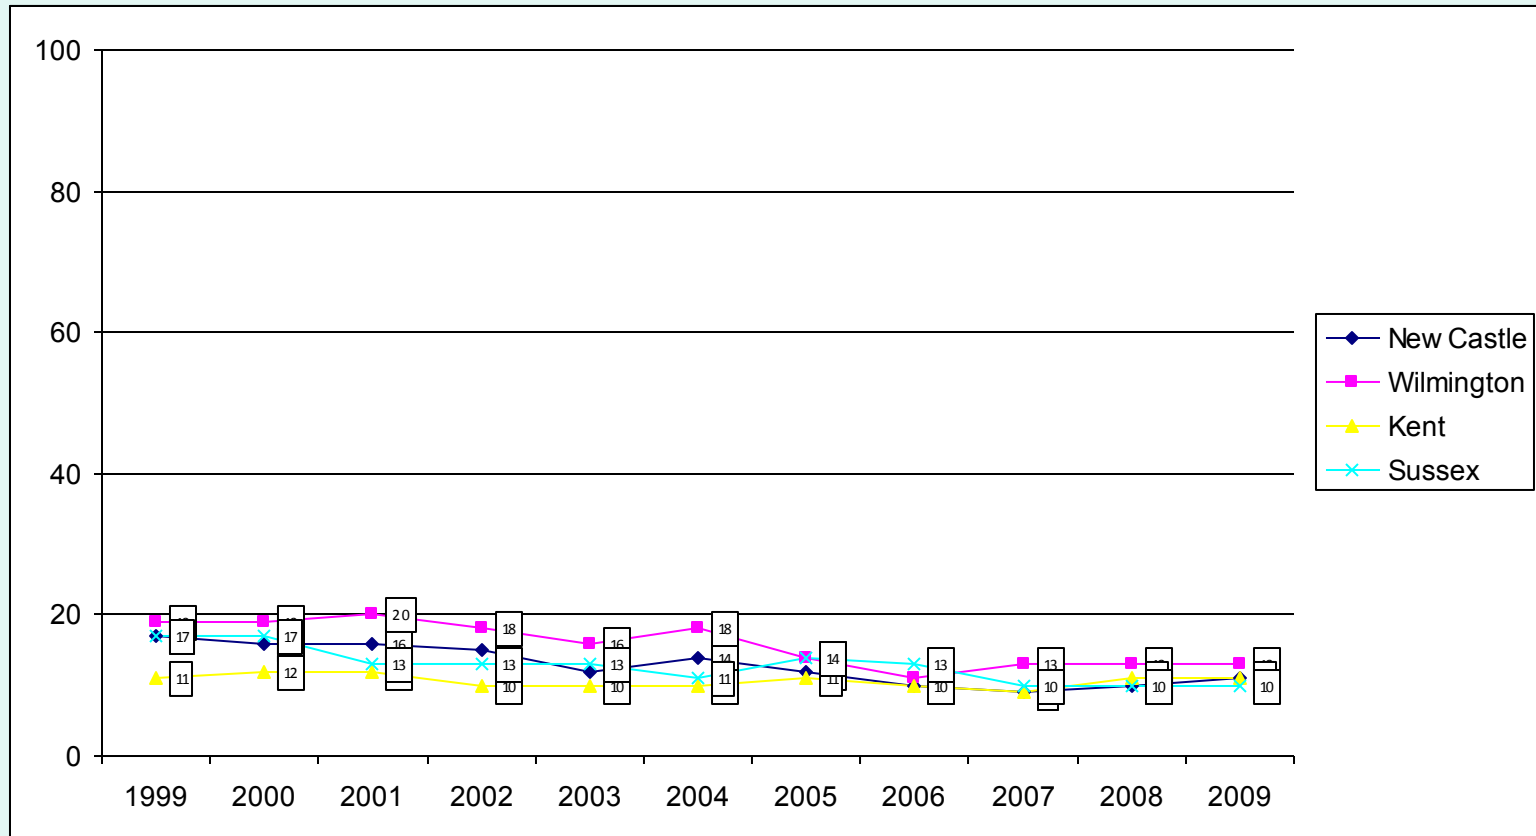

8th Grade Marijuana Trends by Statewide Planning Area

Source: Delaware School Survey, University of Delaware Center for Drug and Alcohol Studies