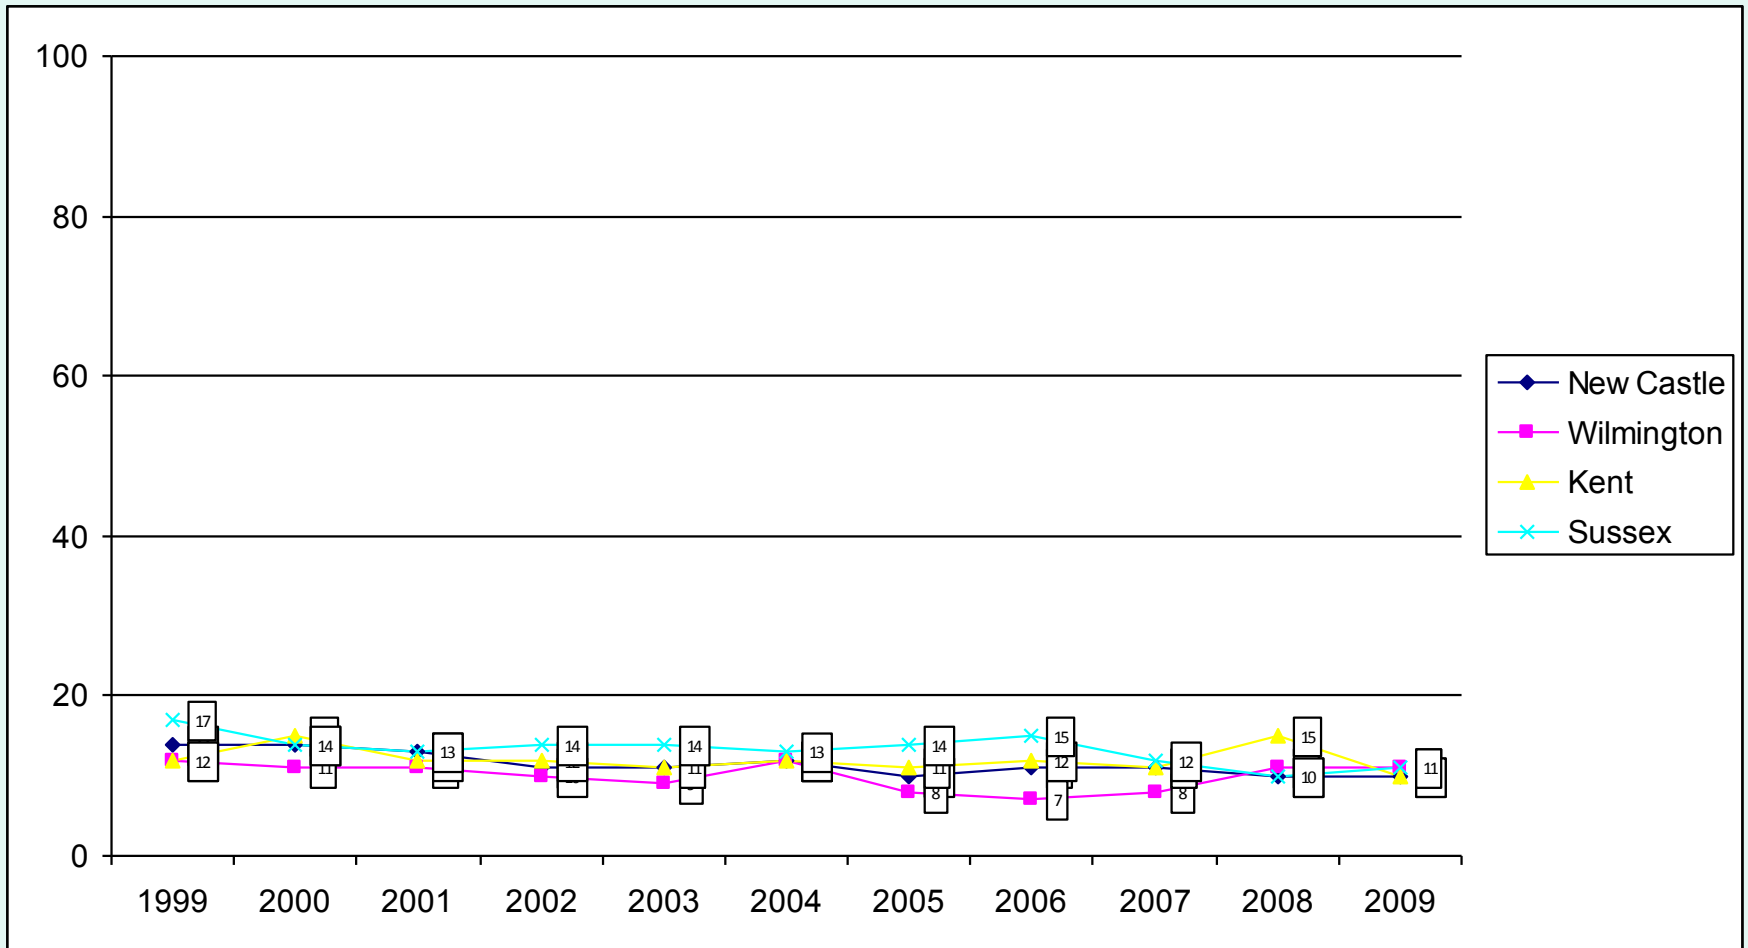

8th Grade Binge Drinking Trends by Statewide Planning Area

Source: Delaware School Survey, University of Delaware Center for Drug and Alcohol Studies