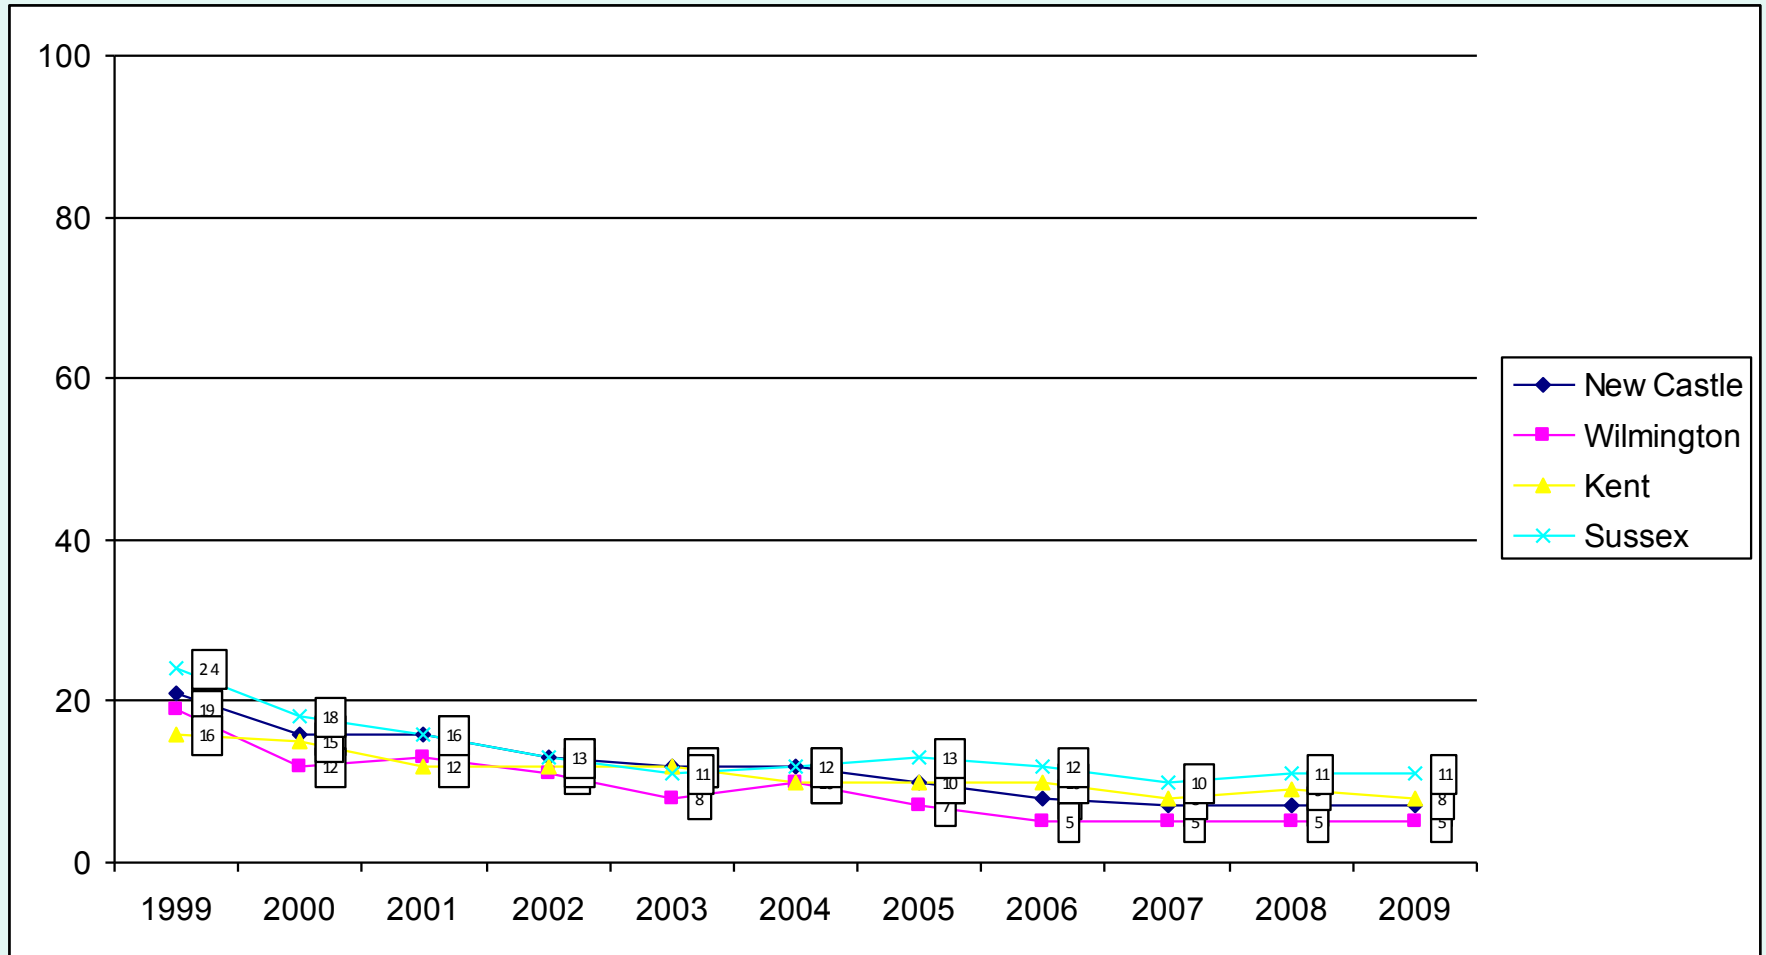

8th Grade Cigarette Trends by Statewide Planning Area

Source: Delaware School Survey, University of Delaware Center for Drug and Alcohol Studies