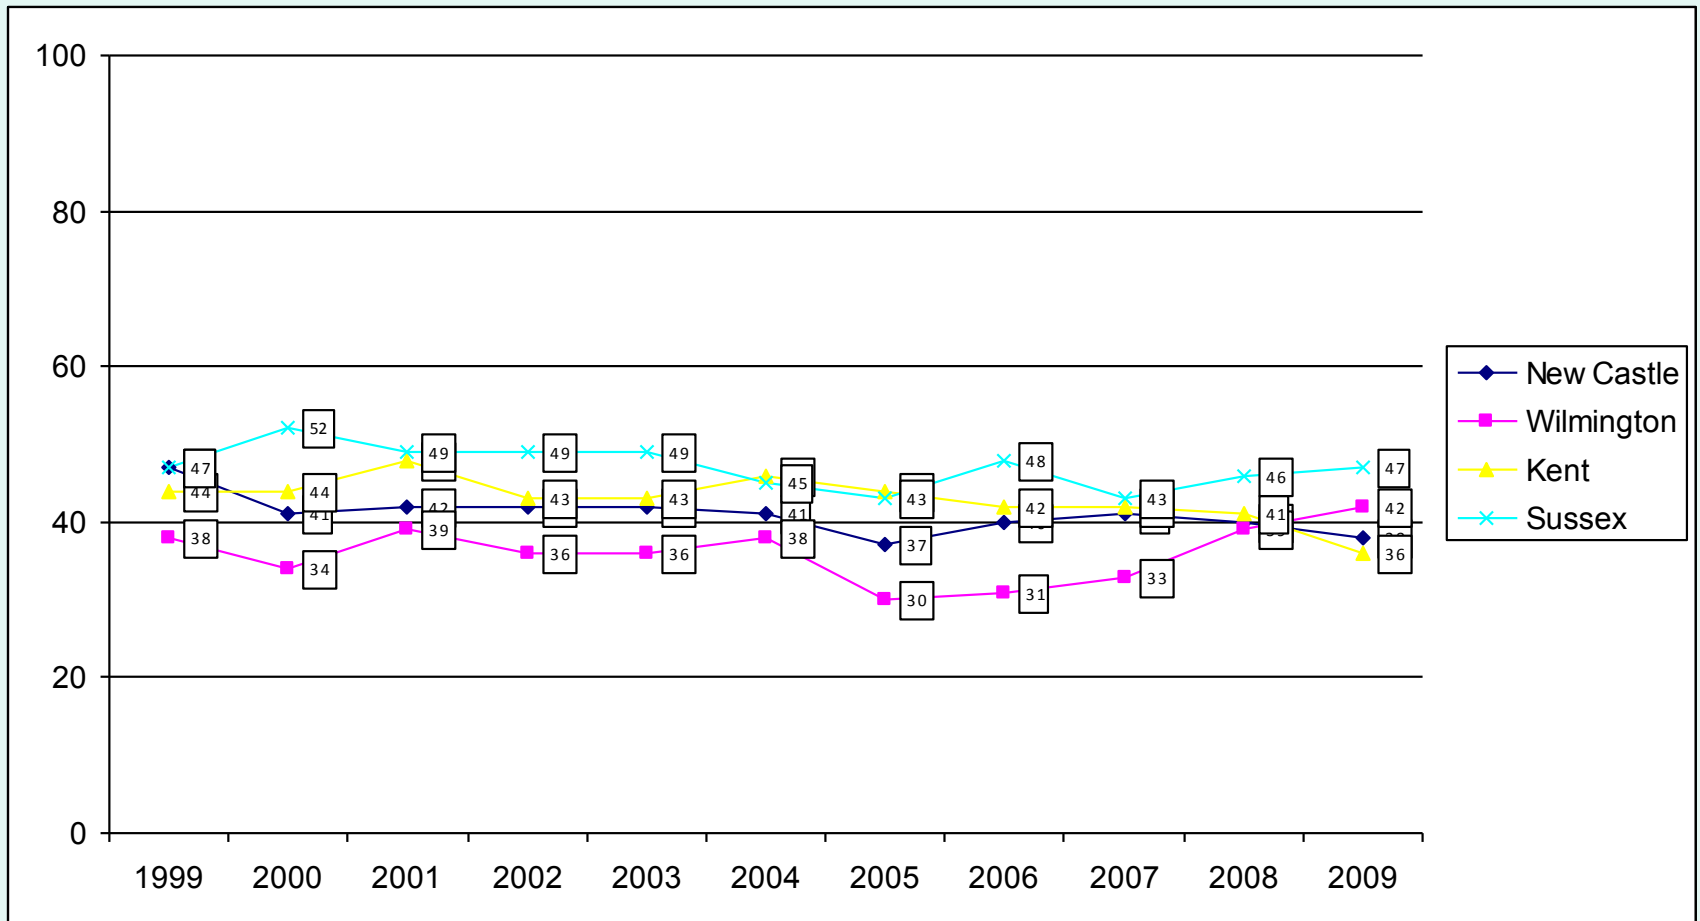

11th Grade Alcohol Use (Past 30 Days) Trends by Statewide Planning Area

Source: Delaware School Survey, University of Delaware Center for Drug and Alcohol Studies