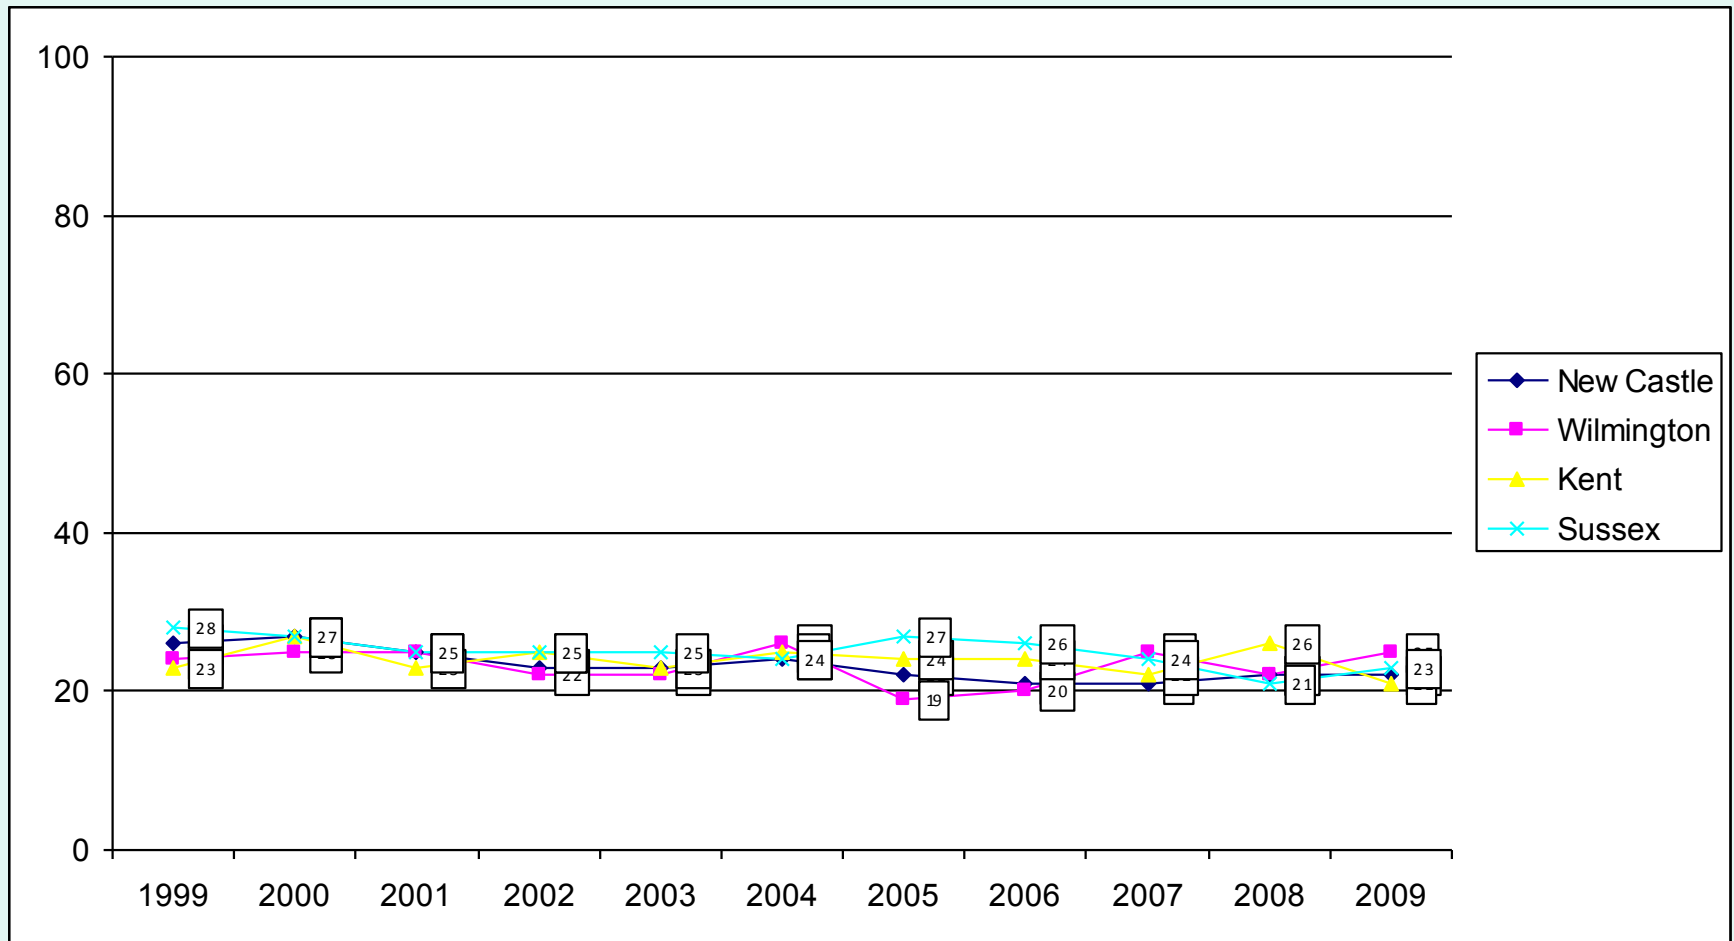

8th Grade Alcohol Use (Past 30 Days) Trends by Statewide Planning Area

Source: Delaware School Survey, University of Delaware Center for Drug and Alcohol Studies