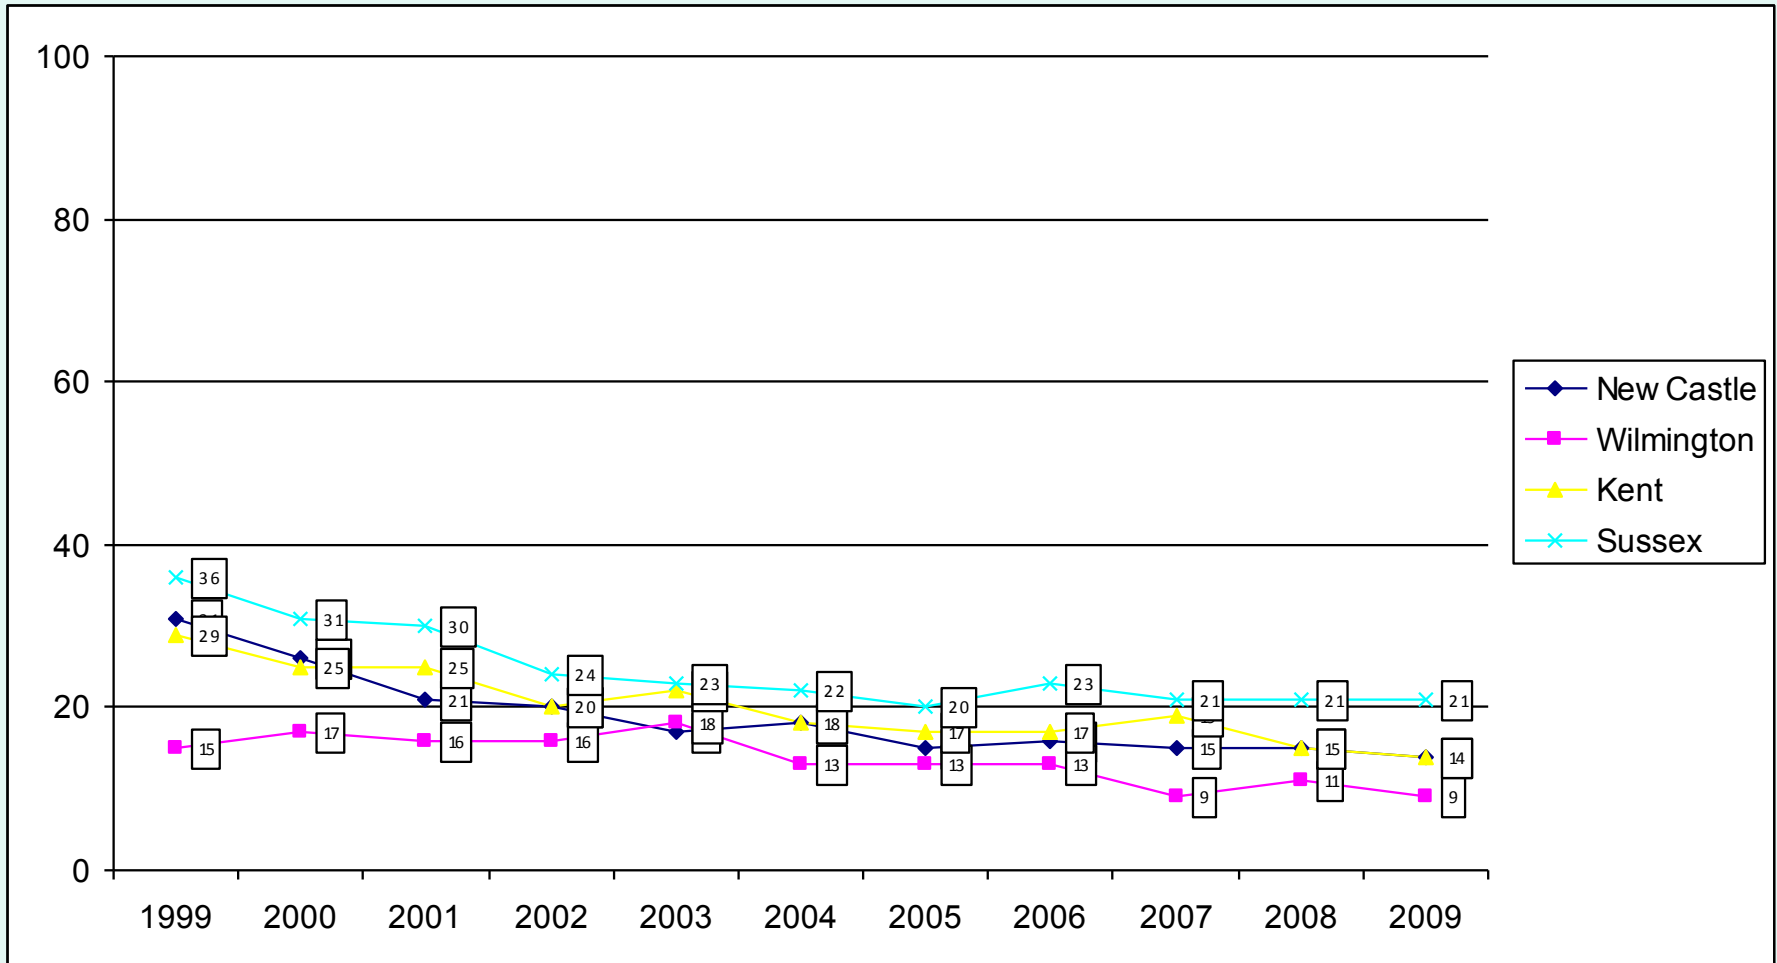

11th Grade Cigarette Trends by Statewide Planning Area

Source: Delaware School Survey, University of Delaware Center for Drug and Alcohol Studies