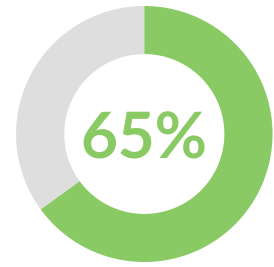

Driving and Substance Use: A Look at National and Delaware Data

of drivers involved in serious injury and fatal crashes between mid-March and mid-July 2020 tested positive for at least one drug (Thomas, F. D et al., 2020).

383

people were killed in crashes involving an alcohol impaired driver in Delaware from 2009-2018 (The Community Guide, 2018).

BAC, or blood alcohol concentration, is the percent of alcohol in a person's blood stream. Various factors can impact an individual's BAC including: # of standard drinks consumed, the duration of alcoholic beverages consumed, body weight, food intake, etc. (What is BAC?, 2021)