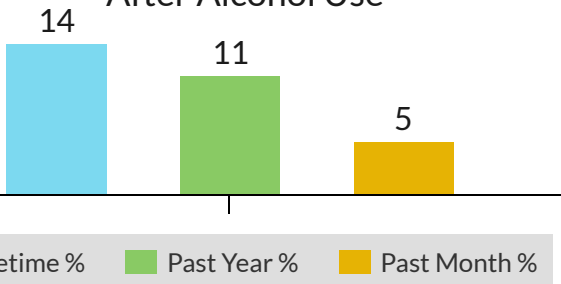

(Hartman RL, Huestis MA. 2013)

"Drivers who test positive for marijuana or self-report using marijuana are more than twice as likely as other drivers to be involved in motor vehicle crashes"

(Li et al., 2011).

Driving and Substance Use: A Look at National and Delaware Data

2019 Delaware School Survey: Risk Behavior

"Car crashes are the leading cause of death for teens, and about a quarter of those crashes involve an underage drinking driver. In 2018, **24% of young drivers 15 to 20 years old who were killed in crashes had BACs of .01 g/dL or higher**"

(Drunk Driving, 2021).

11th Graders Reporting Past Month Alcohol or Marijuana Use

*Binge: Had 5 drinks in a row in the past two weeks.

11th Graders Who Have Driven a Car After Alcohol Use

11th Graders Who Have Driven a Car After Marijuana Use