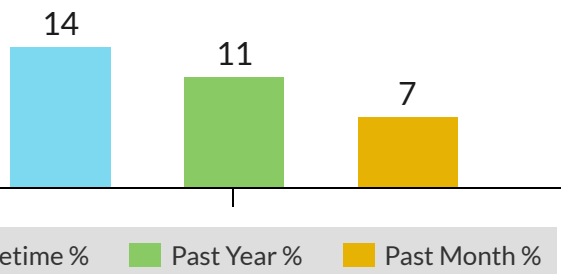

Driving and Substance Use: A Look at National and Delaware Data

2019 Delaware School Survey: Risk Behavior

"Car crashes are the leading cause of death for teens, and about a quarter of those crashes involve an underage drinking driver. In 2018, **24% of young drivers 15 to 20 years old who were killed in crashes had BACs of .01 g/dL or higher**"

(Drunk Driving, 2021).

11th Graders Reporting Past Month Alcohol or Marijuana Use

*Binge: Had 5 drinks in a row in the past two weeks.

11th Graders Who Have Driven a Car After Alcohol Use

11th Graders Who Have Driven a Car After Marijuana Use

11th Graders Who Have Ever Been a Designated Driver In The Past 12 Months

(CDHS. (2020). DSS: Secondary. University of Delaware.)

Center for Drug & Health Studies. (2020). Delaware School Survey: Secondary [Annual Survey]. University of Delaware.