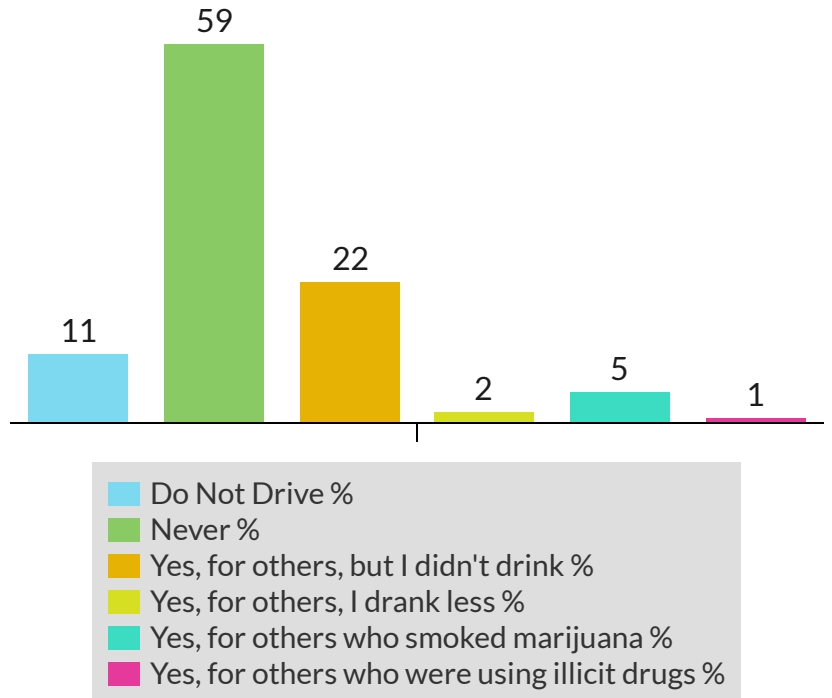

11th Graders Who Have Ever Been a Designated Driver In The Past 12 Months

(CDHS. (2020). DSS: Secondary. University of Delaware.)

Center for Drug & Health Studies. (2020). Delaware School Survey: Secondary [Annual Survey]. University of Delaware.

<https://www.cdhs.udel.edu/seow/school-surveys/delaware-school-survey-%28dss%29>

Drunk driving. (2021, March 04). Retrieved April 07, 2021, from <https://www.nhtsa.gov/risky-driving/drunk-driving>