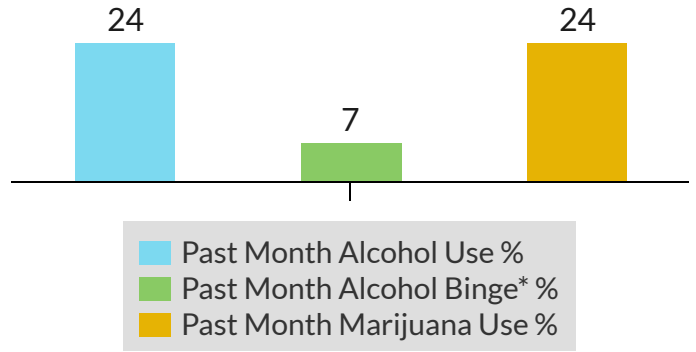

Driving and Substance Use: A Look at National and Delaware Data

2019 Delaware School Survey: Risk Behavior

"Car crashes are the leading cause of death for teens, and about a quarter of those crashes involve an underage drinking driver. In 2018, **24% of young drivers 15 to 20 years old who were killed in crashes had BACs of .01 g/dL or higher**"

(Drunk Driving, 2021).

11th Graders Reporting Past Month Alcohol or Marijuana Use

*Binge: Had 5 drinks in a row in the past two weeks.