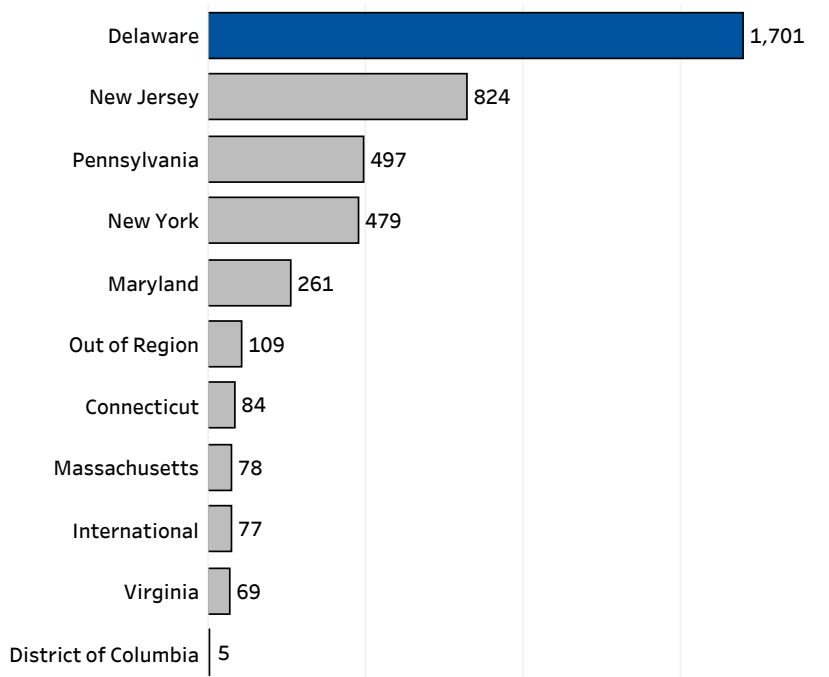

UD Facts & Figures 2020 – 2021

Distribution of Admissions Applications and Accepted Offers First-time First-year Students from Select Regional States Fall 2020

Applications by State

	Applications	Percent
Delaware	3,889	11.6%
New Jersey	8,381	24.9%
New York	5,847	17.4%
Pennsylvania	4,826	14.3%
Maryland	3,253	9.7%
International	2,319	6.9%
Out of Region	1,837	5.5%
Connecticut	1,342	4.0%
Massachusetts	1,129	3.4%
Virginia	703	2.1%
District of Columbia	130	0.4%
Grand Total	33,656	100.0%

Offers Accepted by State

	Offers Accepted	Percent
Delaware	1,701	40.7%
New Jersey	824	19.7%
Pennsylvania	497	11.9%
New York	479	11.4%
Maryland	261	6.2%
Out of Region	109	2.6%
Connecticut	84	2.0%
Massachusetts	78	1.9%
International	77	1.8%
Virginia	69	1.6%
District of Columbia	5	0.1%
Grand Total	4,184	100.0%