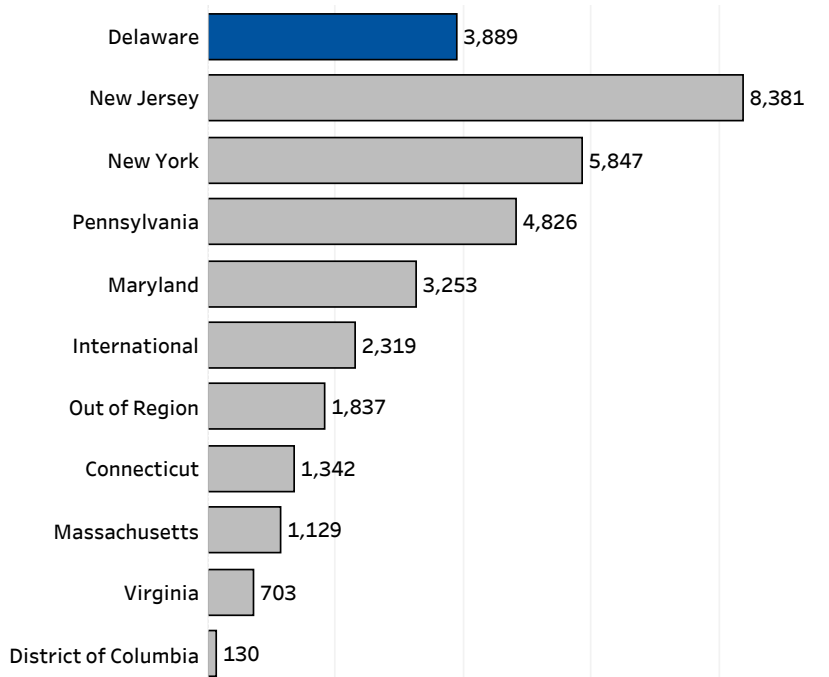

UD Facts & Figures 2020 – 2021

Distribution of Admissions Applications and Accepted Offers First-time First-year Students from Select Regional States Fall 2020

Applications by State

	Applications	Percent
Delaware	3,889	11.6%
New Jersey	8,381	24.9%
New York	5,847	17.4%
Pennsylvania	4,826	14.3%
Maryland	3,253	9.7%
International	2,319	6.9%
Out of Region	1,837	5.5%
Connecticut	1,342	4.0%
Massachusetts	1,129	3.4%
Virginia	703	2.1%
District of Columbia	130	0.4%
Grand Total	33,656	100.0%

Offers Accepted by State

	Offers Accepted	Percent
Delaware	1,701	40.7%
New Jersey	824	19.7%
Pennsylvania	497	11.9%
New York	479	11.4%
Maryland	261	6.2%
Out of Region	109	2.6%
Connecticut	84	2.0%
Massachusetts	78	1.9%
International	77	1.8%
Virginia	69	1.6%
District of Columbia	5	0.1%
Grand Total	4,184	100.0%