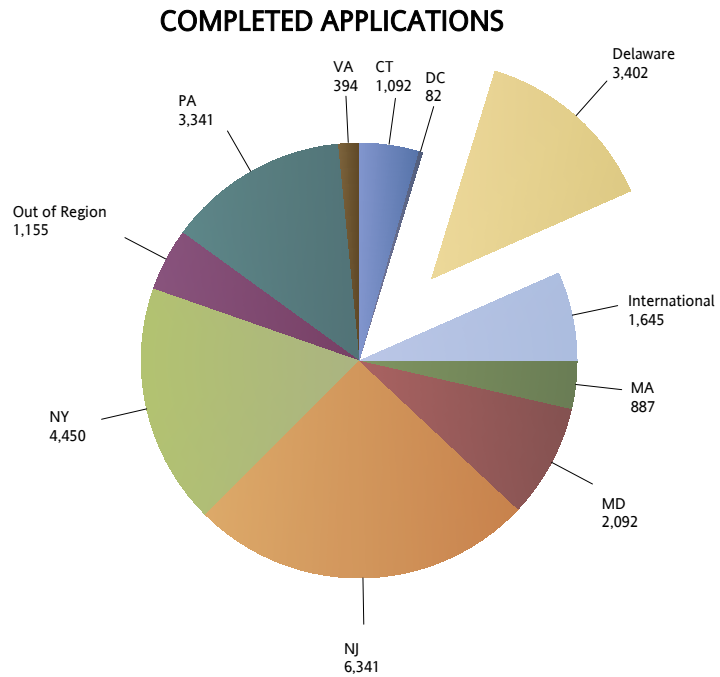

*UD Facts & Figures 2015 - 16*

**DISTRIBUTION OF COMPLETED ADMISSIONS APPLICATIONS  
AND ACCEPTED OFFERS  
FIRST-TIME FIRST-YEAR STUDENTS FROM SELECT REGIONAL STATES  
Fall 2015**

STATE	COMPLETED APPLICATIONS	PERCENT
New Jersey	6,341	25.5%
New York	4,450	17.9%
Delaware	3,402	13.7%
Pennsylvania	3,341	13.4%
Maryland	2,092	8.4%
International	1,645	6.6%
Out of Region	1,155	4.6%
Connecticut	1,092	4.4%
Massachusetts	887	3.6%
Virginia	394	1.6%
District of Columbia	82	0.3%
<b>Total</b>	<b>24,881</b>	<b>100%</b>

STATE	OFFERS ACCEPTED	PERCENT
Delaware	1,620	36.1%
New Jersey	994	22.1%
New York	543	12.1%
Pennsylvania	499	11.1%
Maryland	226	5.0%
Out of Region	182	4.1%
Connecticut	145	3.2%
Massachusetts	110	2.4%
International	102	2.3%
Virginia	58	1.3%
District of Columbia	13	0.3%
<b>Total</b>	<b>4,492</b>	<b>100%</b>