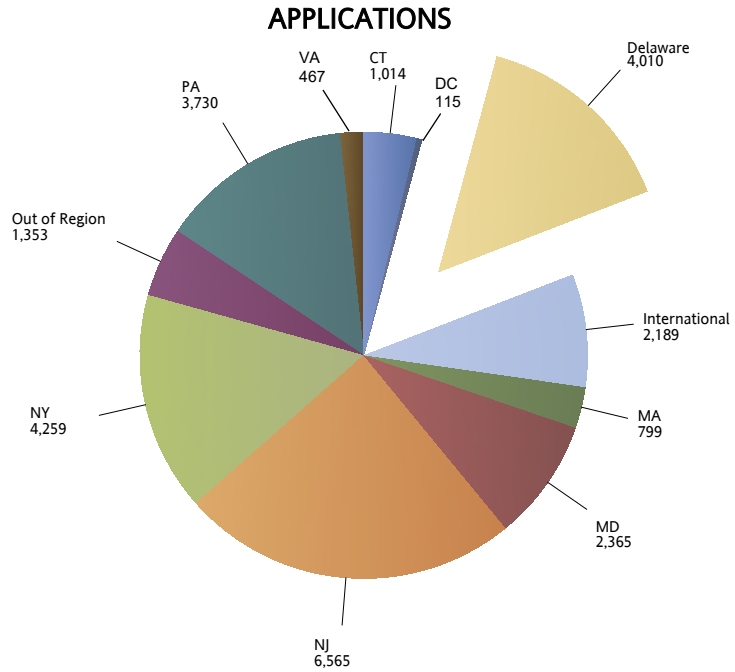

UD Facts & Figures 2019-20

**DISTRIBUTION OF ADMISSIONS APPLICATIONS
AND ACCEPTED OFFERS
FIRST-TIME FIRST-YEAR STUDENTS FROM SELECT REGIONAL STATES
Fall 2019**

STATE	APPLICATIONS	PERCENT
New Jersey	6,565	24.4%
New York	4,259	15.9%
Delaware	4,010	14.9%
Pennsylvania	3,730	13.9%
Maryland	2,365	8.8%
International	2,189	8.1%
Out of Region	1,353	5.0%
Connecticut	1,014	3.8%
Massachusetts	799	3.0%
Virginia	467	1.7%
District of Columbia	115	0.4%
Total	26,866	100%

STATE	OFFERS ACCEPTED	PERCENT
Delaware	1,874	40.6%
New Jersey	940	20.4%
New York	546	11.8%
Pennsylvania	501	10.9%
Maryland	262	5.7%
Out of Region	124	2.7%
Connecticut	122	2.6%
International	101	2.2%
Massachusetts	90	1.9%
Virginia	54	1.2%
District of Columbia	3	0.1%
Total	4,617	100%