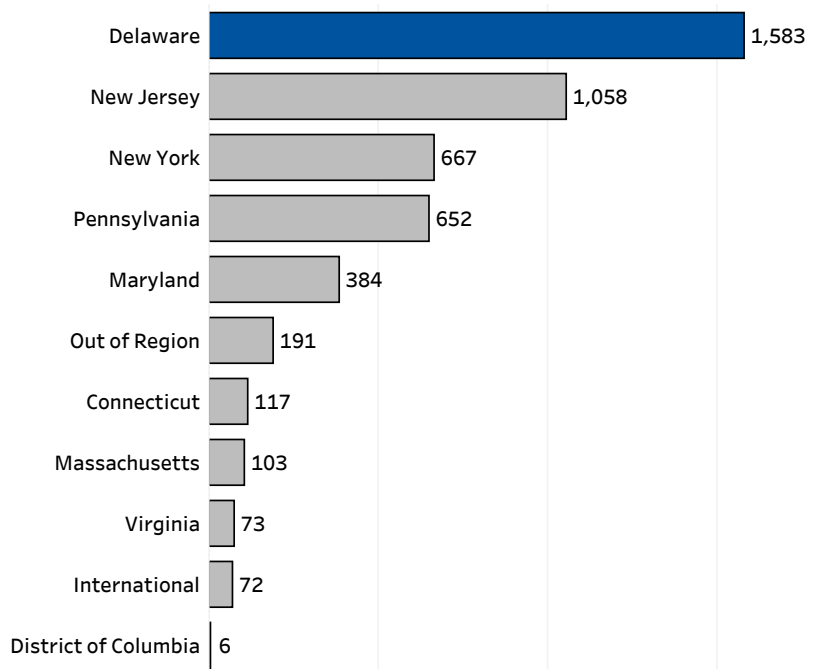

UD Facts & Figures 2022 – 2023

Distribution of Admissions Applications and Accepted Offers First-time First-year Students from Select Regional States Fall 2022

Applications by State

	Applications	Percent
Delaware	3,783	10.7%
New Jersey	8,361	23.6%
New York	6,268	17.7%
Pennsylvania	5,402	15.3%
Maryland	3,428	9.7%
International	2,040	5.8%
Out of Region	2,568	7.3%
Connecticut	1,256	3.6%
Massachusetts	1,299	3.7%
Virginia	806	2.3%
District of Columbia	151	0.4%
Grand Total	35,362	100.0%

Offers Accepted by State

	Offers Accepted	Percent
Delaware	1,583	32.3%
New Jersey	1,058	21.6%
Pennsylvania	652	13.3%
New York	667	13.6%
Maryland	384	7.8%
Out of Region	191	3.9%
Connecticut	117	2.4%
Massachusetts	103	2.1%
International	72	1.5%
Virginia	73	1.5%
District of Columbia	6	0.1%
Grand Total	4,906	100.0%