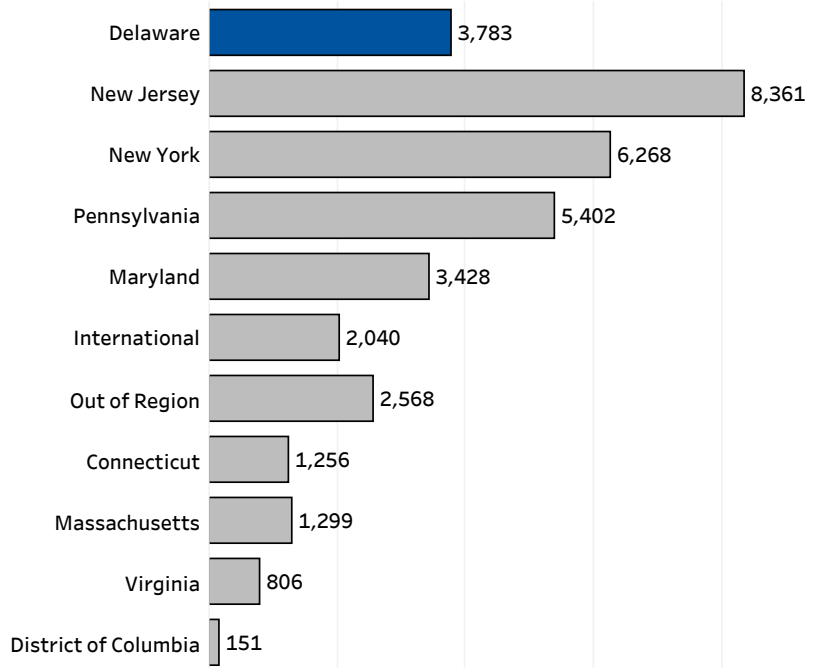

UD Facts & Figures 2022 – 2023

Distribution of Admissions Applications and Accepted Offers First-time First-year Students from Select Regional States Fall 2022

Applications by State

	Applications	Percent
Delaware	3,783	10.7%
New Jersey	8,361	23.6%
New York	6,268	17.7%
Pennsylvania	5,402	15.3%
Maryland	3,428	9.7%
International	2,040	5.8%
Out of Region	2,568	7.3%
Connecticut	1,256	3.6%
Massachusetts	1,299	3.7%
Virginia	806	2.3%
District of Columbia	151	0.4%
Grand Total	35,362	100.0%

Offers Accepted by State

	Offers Accepted	Percent
Delaware	1,583	32.3%
New Jersey	1,058	21.6%
Pennsylvania	652	13.3%
New York	667	13.6%
Maryland	384	7.8%
Out of Region	191	3.9%
Connecticut	117	2.4%
Massachusetts	103	2.1%
International	72	1.5%
Virginia	73	1.5%
District of Columbia	6	0.1%
Grand Total	4,906	100.0%