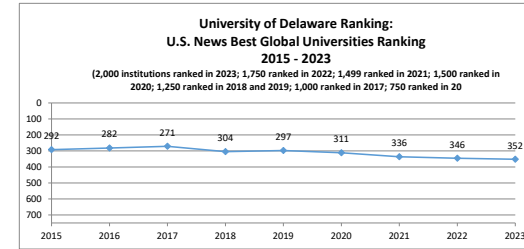

2015	2016	2017	2018	2019	2020	2021	2022	2023
U.S. News Best Global Universities Ranking	Ranked as a Range:								
	292	282	271	304	297	311	336	346	352

May 30, 2023