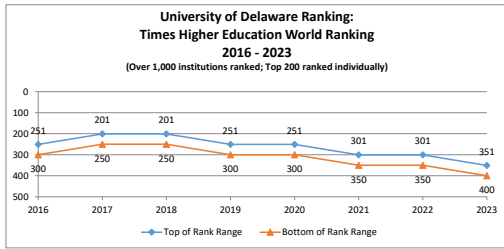

2016	2017	2018	2019	2020	2021	2022	2023
Times Higher Education World Ranking	Ranked as a Range:							
	251-300	201-250	201-250	251-300	251-300	301-350	301-350	351-400
	Top of Rank Range							
	251	201	201	251	251	301	301	351
	Bottom of Rank Range							
	300	250	250	300	300	350	350	400

Note: Ranking methodology changed in 2016.