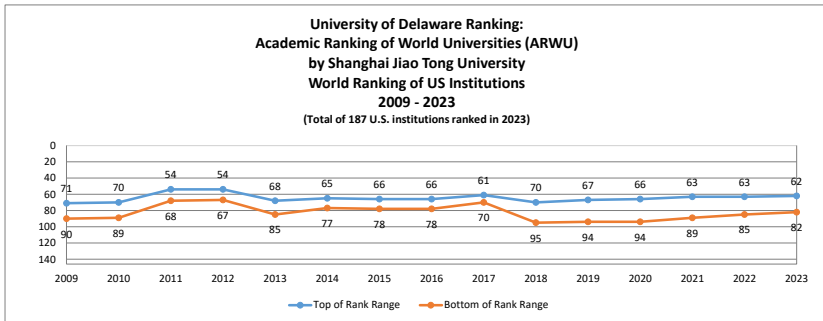

2009	2010	2011	2012	2013	2014	2015	2016	2017	2018	2019	2020	2021	2022	2023
Academic Ranking of World Universities - World Ranking of US Institutions															
Ranked as a Range:	71-90	70-89	54-68	54-67	68-85	65-77	66-78	62-71	61-70	70-95	67-94	66-94	63-89	63-85	62-82
Top of Rank Range	71	70	54	54	68	65	66	66	61	70	67	66	63	63	62
Bottom of Rank Range	90	89	68	67	85	77	78	78	70	95	94	94	89	85	82