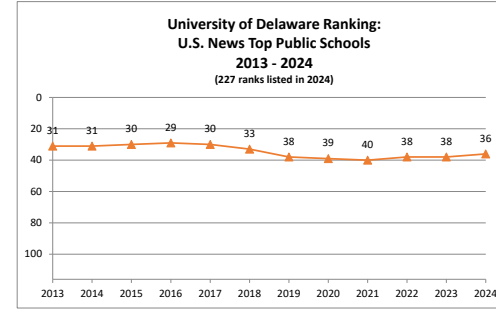

University of Delaware: U.S. Ranking Trends

	2009	2010	2011	2012	2013	2014	2015	2016	2017	2018	2019	2020	2021	2022	2023	2024	
U.S. News Best Colleges National Ranking		71	68	75	75	75	75	76	75	79	81	89	91	97	93	89	76