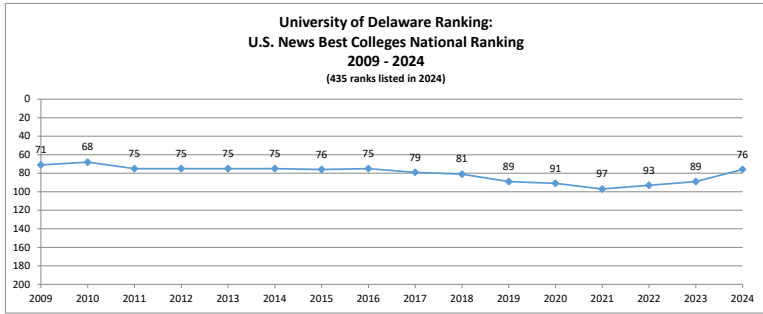

University of Delaware: U.S. Ranking Trends

	2009	2010	2011	2012	2013	2014	2015	2016	2017	2018	2019	2020	2021	2022	2023	2024	
U.S. News Best Colleges National Ranking		71	68	75	75	75	75	76	75	79	81	89	91	97	93	89	76