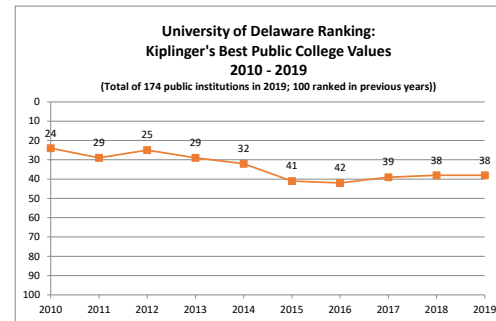

2010	2011	2012	2013	2014	2015	2016	2017	2018	2019
Kiplinger's Best Public College Values		24	29	25	29	32	41	42	39	38