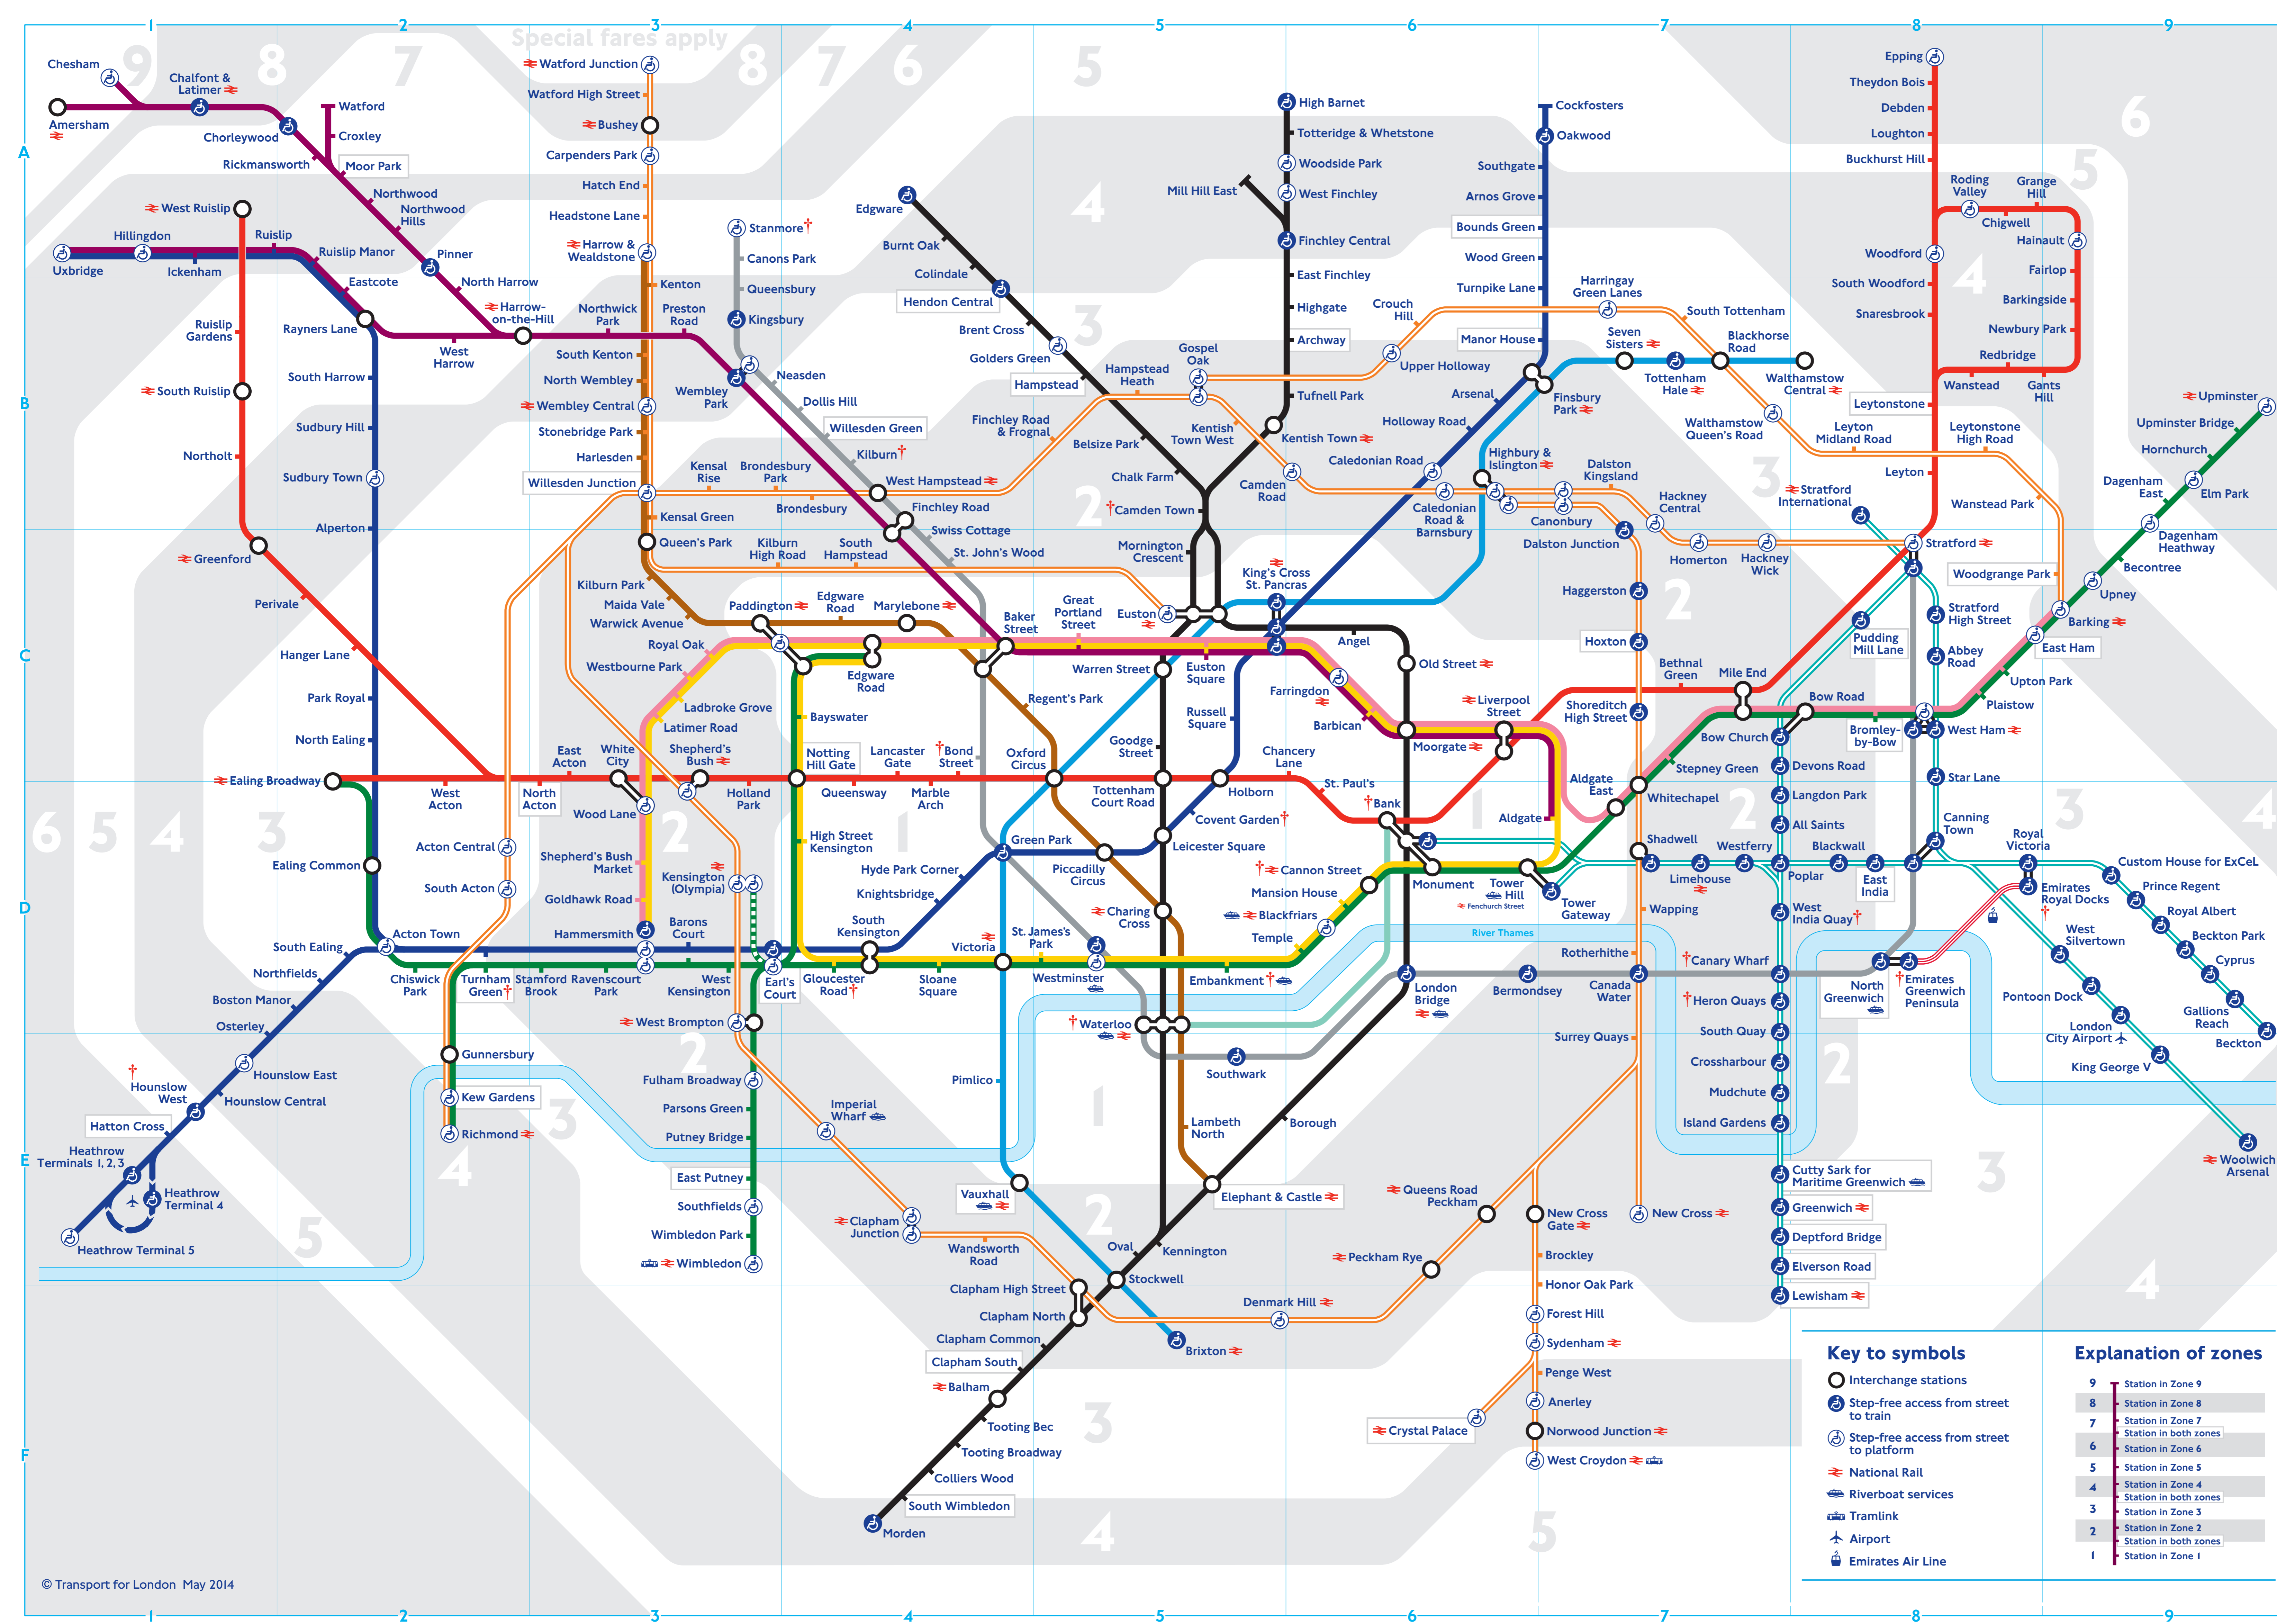

Index to stations

Main table listing station names, facilities, and zone information across multiple columns. Includes columns for Grid, Station & facilities, and Zones.

Transport for London produce a number of documents to help people get around London more easily:
• Audio Tube map
• Large print black and white Tube map
• Step-free Tube guide (including Docklands Light Railway and London Overground) - showing stations step-free between the street and platform including step and gap between the platform and the train
• Avoiding stairs Tube guide - to help you plan your journey without using stairs
• Getting around London - your guide to accessibility covering all TfL's transport services
• Tube toilet map

Explanation of symbols

- P Stations with car parks
Step-free access from street to train
Step-free access from street to platform
Stations with London Travel Information Centre
Check before you travel. See key overleaf

**Canary Wharf**  
Step-free interchange between Underground, Canary Wharf DLR and Heron Quays DLR stations at street level.

**Cannon Street**  
Open until 2100 Mondays to Fridays and 0730-1930 Saturdays. Closed Sundays and public holidays.

### Key to lines

- Bakerloo
- Central
- Circle
- District
- District open weekends, public holidays and some Olympia events
- Hammersmith & City
- Jubilee
- Metropolitan
- Northern
- Piccadilly
- Victoria
- Waterloo & City
- DLR
- London Overground
- Emirates Air Line