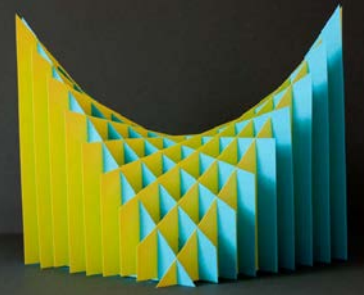

GIRLS EXPLORING MATH MONTHLY

Come experience mathematics in an untraditional environment. Discover the richness and beauty of mathematics and have fun!

Girls in grades 7 to 12
February 15, 10 am to 2 pm
209 W 18th Ave, EA265
OSU Columbus Campus
FREE! Bring your own lunch.
RSVP:
math.osu.edu/events/girls-exploring-math-monthly

**BUCKEYE
AHA! MATH
MOMENTS**

Have you ever tried to build a sphere with paper?

A cone or a cylinder can be easily made with paper, but like the sphere there are many 3D objects harder to reproduce. In this workshop you will design a model that can be built with paper.