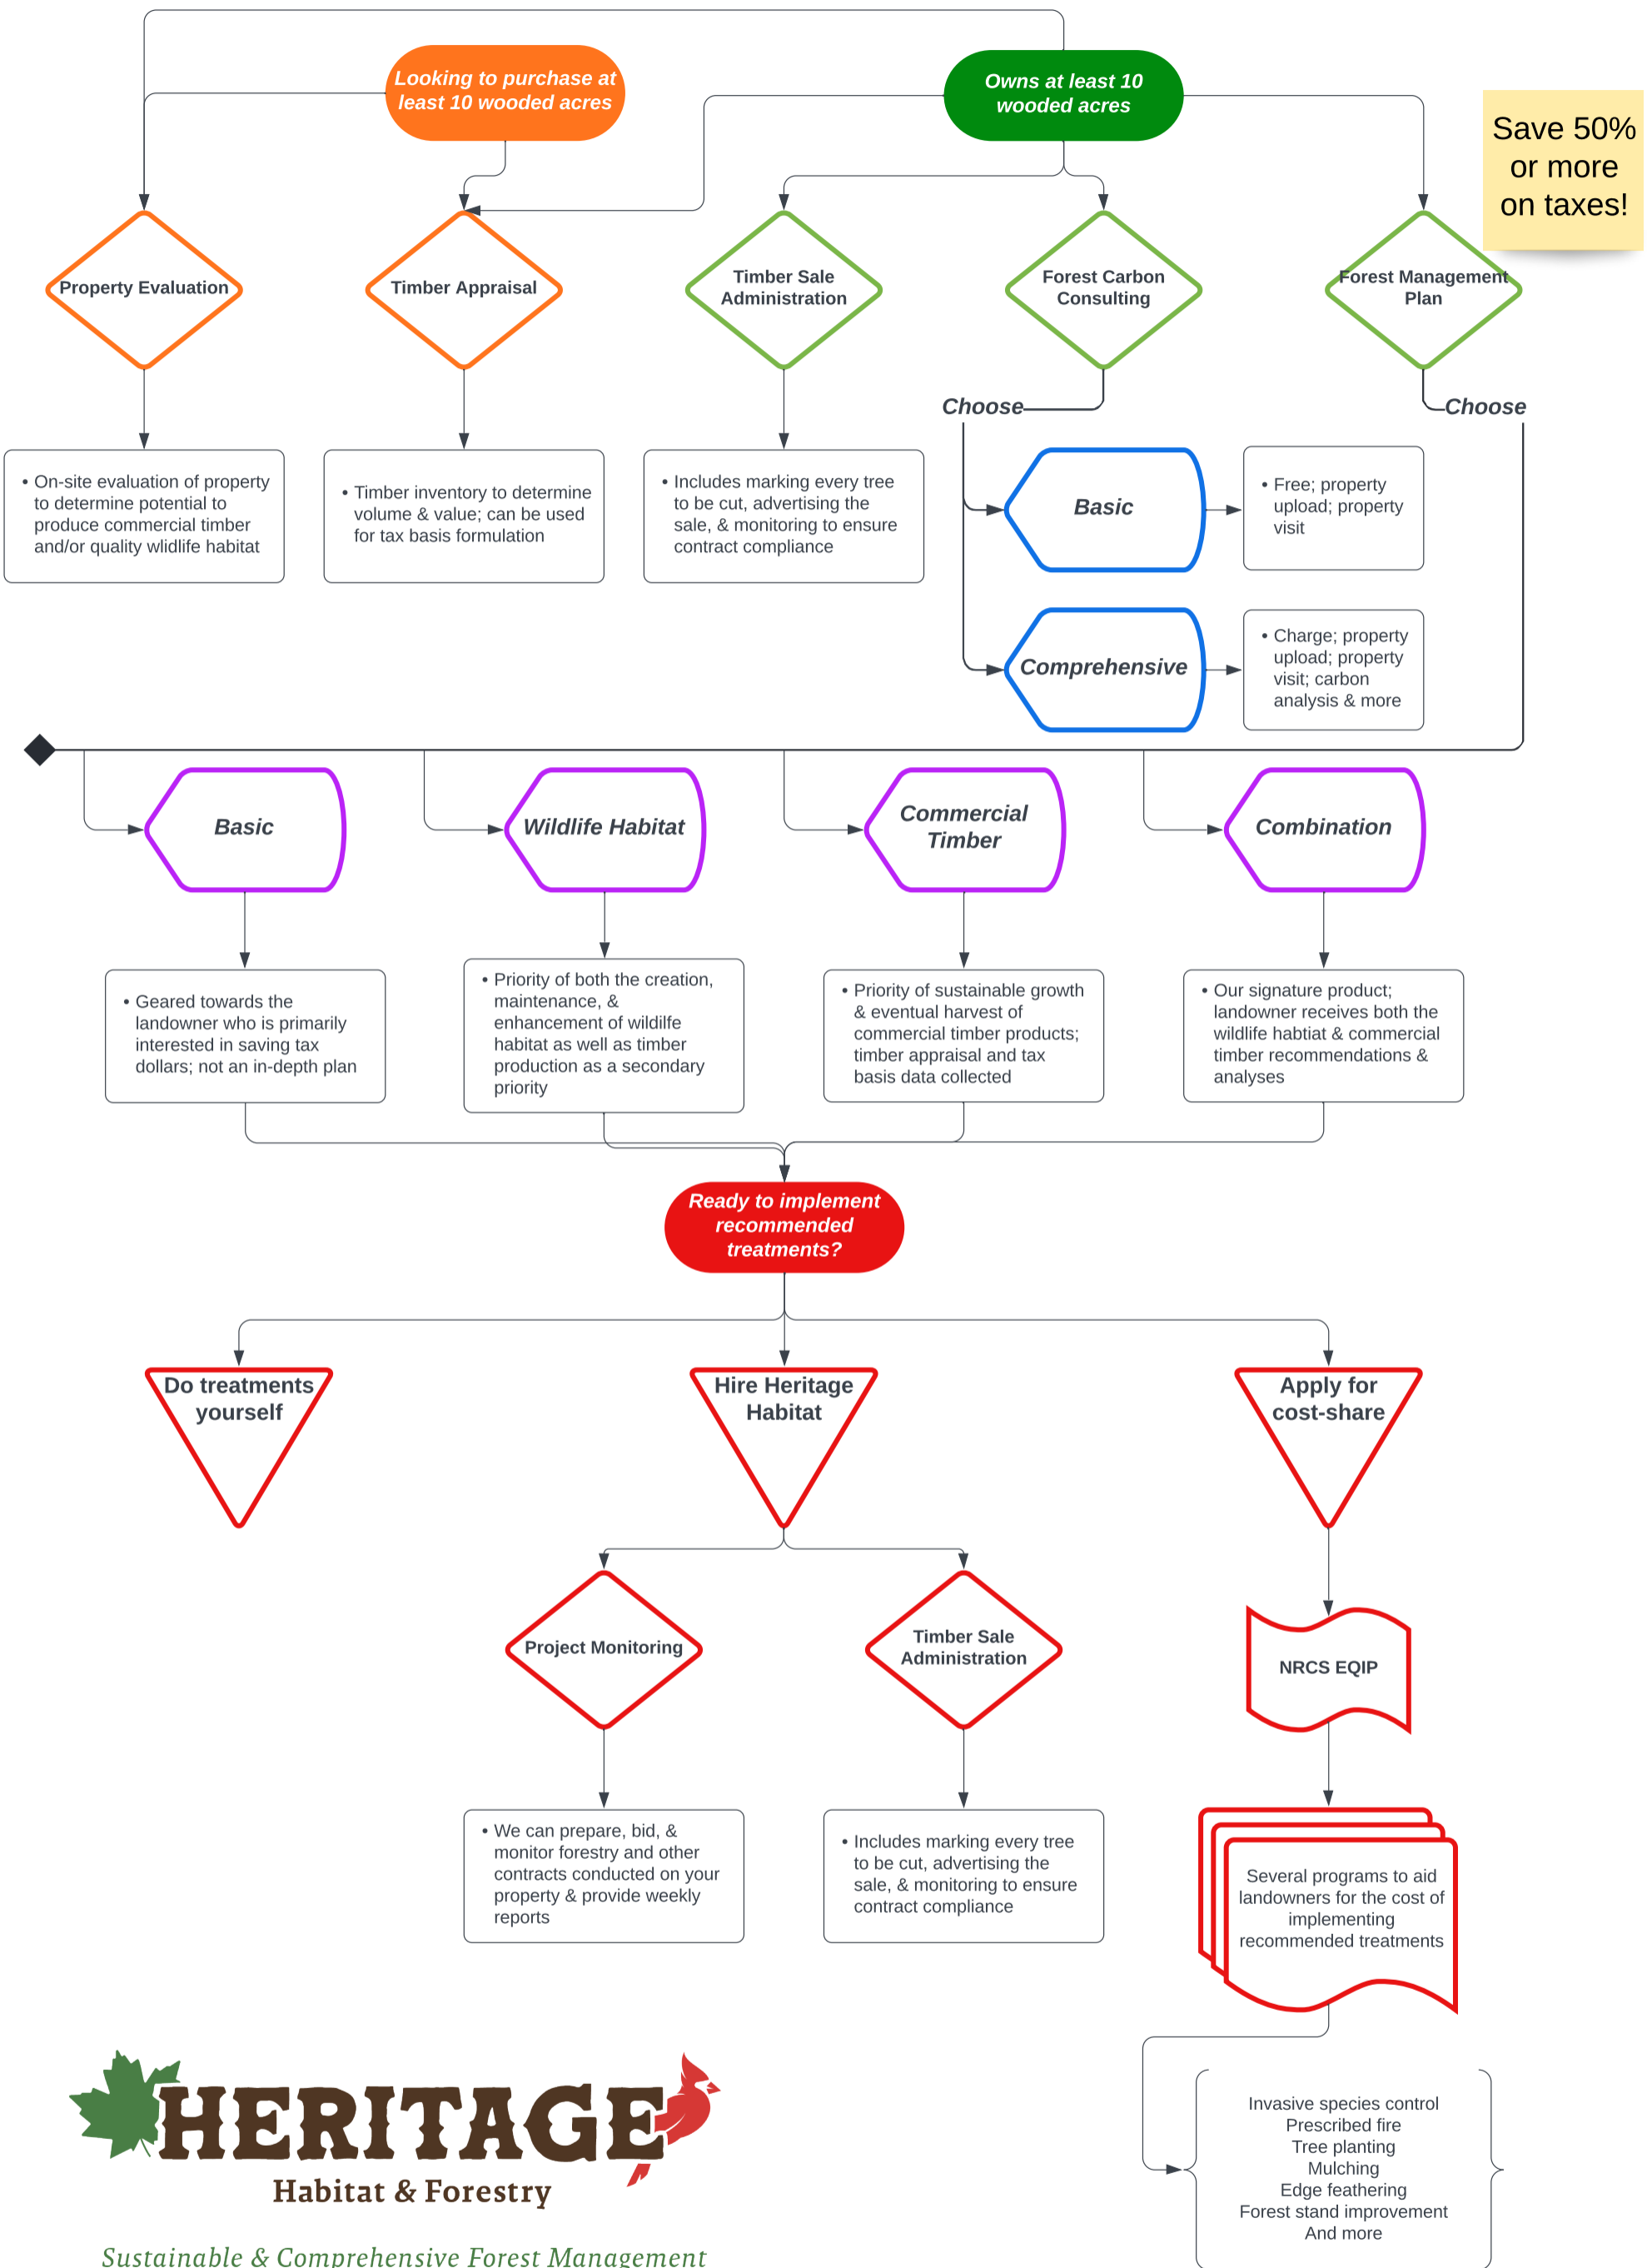

Landowner Flow Chart

Heritage Habitat & Forestry
 "Sustainable & Comprehensive Forest Management"
 HeritageHabitatCo.com

Sustainable & Comprehensive Forest Management

Heritage Habitat & Forestry can aid you through your land's management practices!
 Feel free to reach out to us at (330) 419-1769, or email at HeritageHabitatCo@gmail.com, or visit our website HeritageHabitatCo.Com