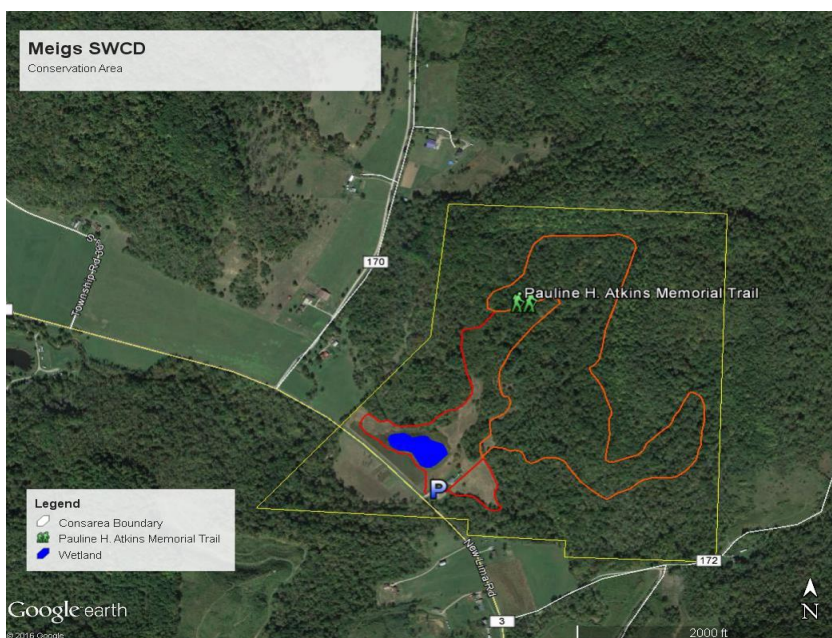

## Driving Directions to the Meigs SWCD Conservation Area

The Meigs SWCD Conservation Area is located on **New Lima Road** between the village of Harrisonville and the village of Rutland.

### From North of Rutland

Coming from the Athens area, take **U.S. Route 33** East towards Pomeroy. Stay on Rt. 33 about 20 miles until you take the **State Route 7 South/ State Route 124 West** exit (before you get to Pomeroy). Turn right off of the exit and you will take **7 / 124** south/west (towards Gallipolis/Jackson). Continue on for about 4 miles. Then turn right to stay on **124** (at the Exxon station). Continue on 124 for about 6 miles into Rutland. At the intersection in Rutland, 124 veers left and **New Lima Rd.** continues on straight. Continue on straight to **New Lima Rd.** After about 2 miles, you will see a parking lot and a wooden sign for the Meigs SWCD Conservation Area on your right. The Conservation Area is located between Price Hollow Road (Twp Rd. 172) and Smith Run Road (Twp Rd. 170).

### From South of Rutland

Coming from the Gallipolis area, take **State Route 7 North** about 20 miles. Then turn left (at the Exxon station) on to **State Route 124**. Continue on 124 for about 6 miles into Rutland. At the intersection in Rutland, 124 veers left and **New Lima Rd.** continues on straight. Continue on straight to **New Lima Rd.** After about 2 miles, you will see a parking lot and a wooden sign for the Meigs SWCD Conservation Area on your right. The Conservation Area is located between Price Hollow Road (Twp Rd. 172) and Smith Run Road (Twp Rd. 170).

### From Rutland:

Drive north on **New Lima Road**. The Conservation Area is located on the right between Price Hollow Road (Twp Rd. 172) and Smith Run Road (Twp Rd. 170).

From Harrisonville: Drive south on **New Lima Road**. The Conservation Area is located on the left between Smith Run Road (Twp Rd. 170) and Price Hollow Road (Twp Rd. 172).