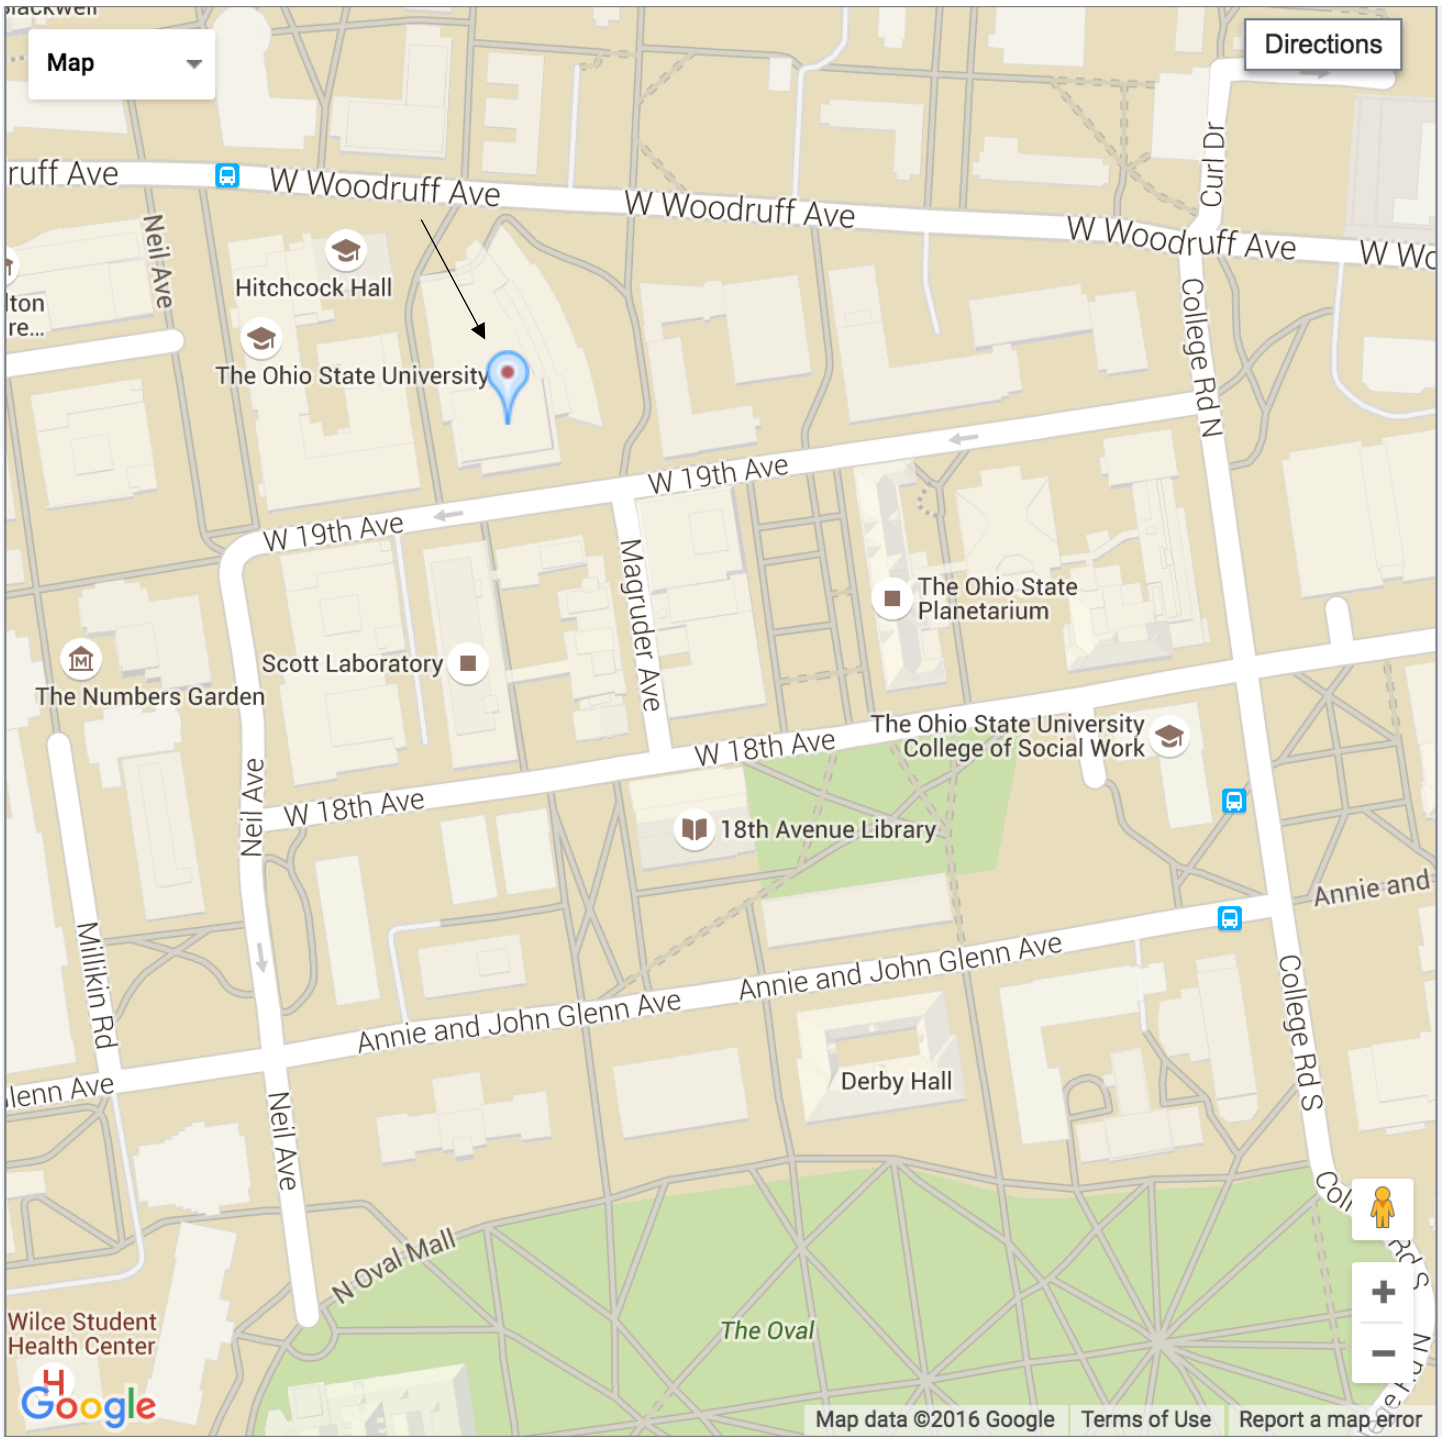

Women in Math and Science Ice Cream Social!

August 23rd, 2016, 3-5 p.m.
The Atrium of the Physics Research Building

Check the back for a map!

2016-2017 WIMS board

Ice cream is provided by Shell Exploration & Production Company to the WIMS student organization at the Ohio State University.

Meet the Ladies of the Women in Math and Science Club (WIMS), learn about what they are involved in on campus, and discover how you can get involved too!

~Our first meeting is on September 1st, 2016 @7pm in the Sphinx~ Centennial Leadership Suite on the 2nd floor of the Union!

Contact us at **wims.ohiostate@gmail.com**

Map

Directions

Hitchcock Hall
The Ohio State University

The Ohio State Planetaryium

Scott Laboratory

The Ohio State University College of Social Work

18th Avenue Library

Derby Hall

The Oval

Wilce Student Health Center