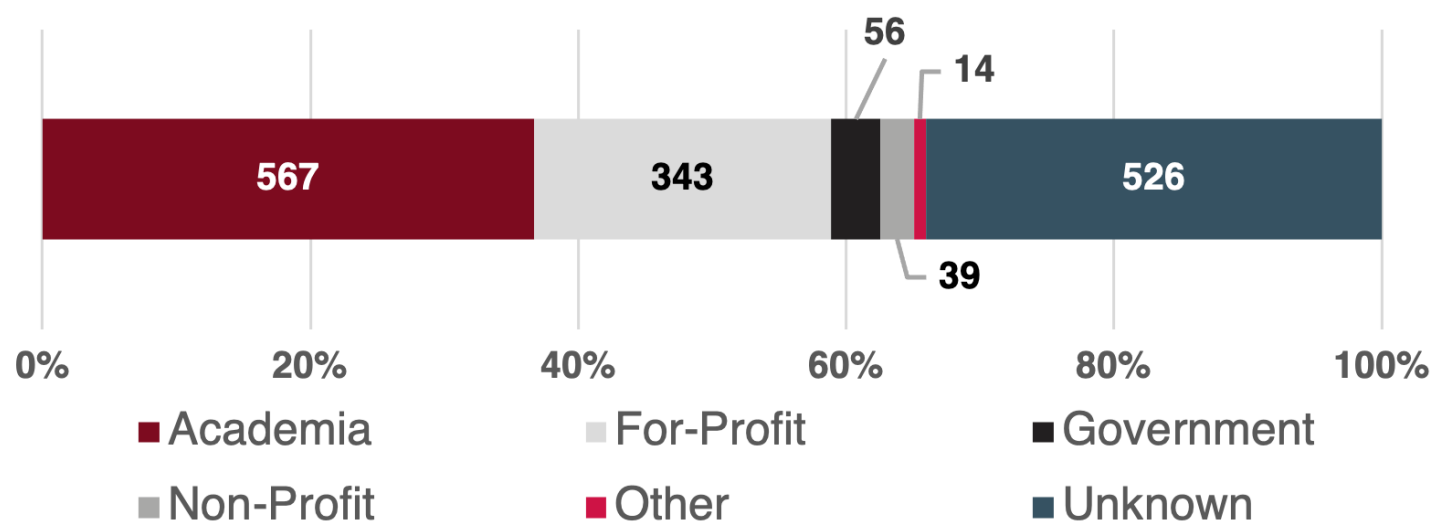

- Asian
- American Indian/Alaska Native
- Black
- White
- Native Hawaiian/Pacific Islander
- Undisclosed
- Hispanic (overlaps with other categories)

Ohio State University Postdoctoral Community by Citizenship and Ethnicity for US Citizens and Permanent Residents June 2022

Location of Jobs Post-Training Postdocs who Completed 2017-2021

Postdoc Job Placement by Field Postdocs who Completed 2017-2021

NUMBER OF ALL POSTDOCS ACROSS U.S. INSTITUTIONS

Source: 2017 National Postdoctoral Association Institutional Policy Report