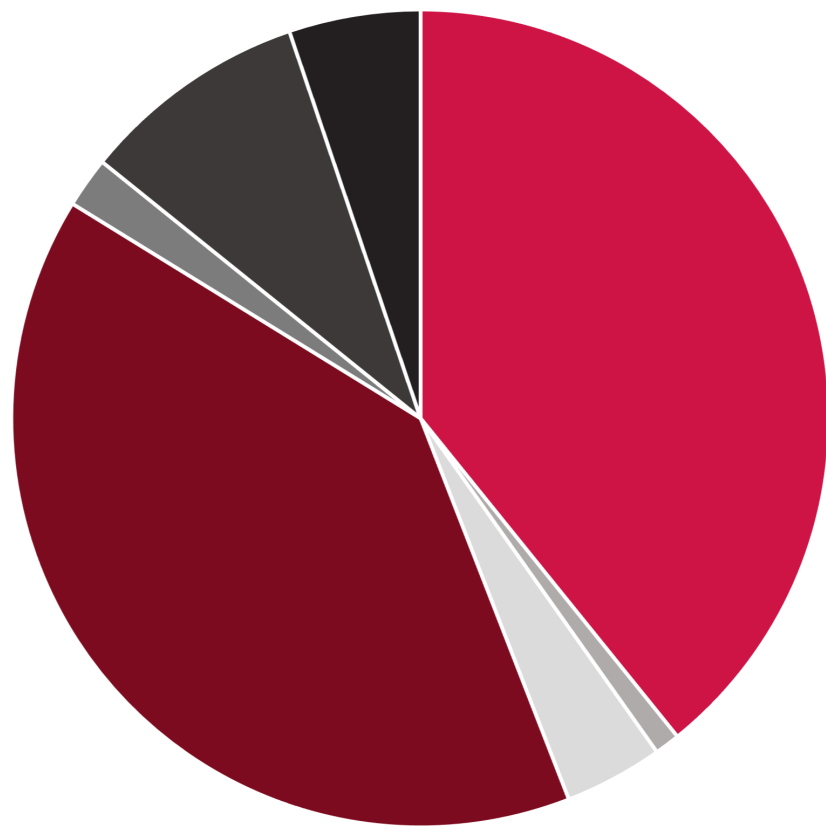

Characteristics of the Postdoctoral Community

POSTDOCTORAL SCHOLARS AT OHIO STATE

625+

Source: Ohio State Human Resources Data, May 2022

22%

HAVE PREVIOUS DEGREE
FROM OHIO STATE

72.5%

STEM POSTDOCS
AT OHIO STATE

Postdoctoral Appoints at Ohio State Across Colleges and Central Units as of May 2022

Funding Source of Current Ohio State Postdocs (as of June 2022)

POSTDOCTORAL SCHOLARS AT OHIO STATE

NATIONALITY

Ohio State Postdoc Community by Ethnicity as of June 2022

- Asian
- American Indian/Alaska Native
- Black
- White
- Native Hawaiian/Pacific Islander
- Undisclosed
- Hispanic (overlaps with other categories)

Ohio State University Postdoctoral Community by Citizenship and Ethnicity for US Citizens and Permanent Residents June 2022