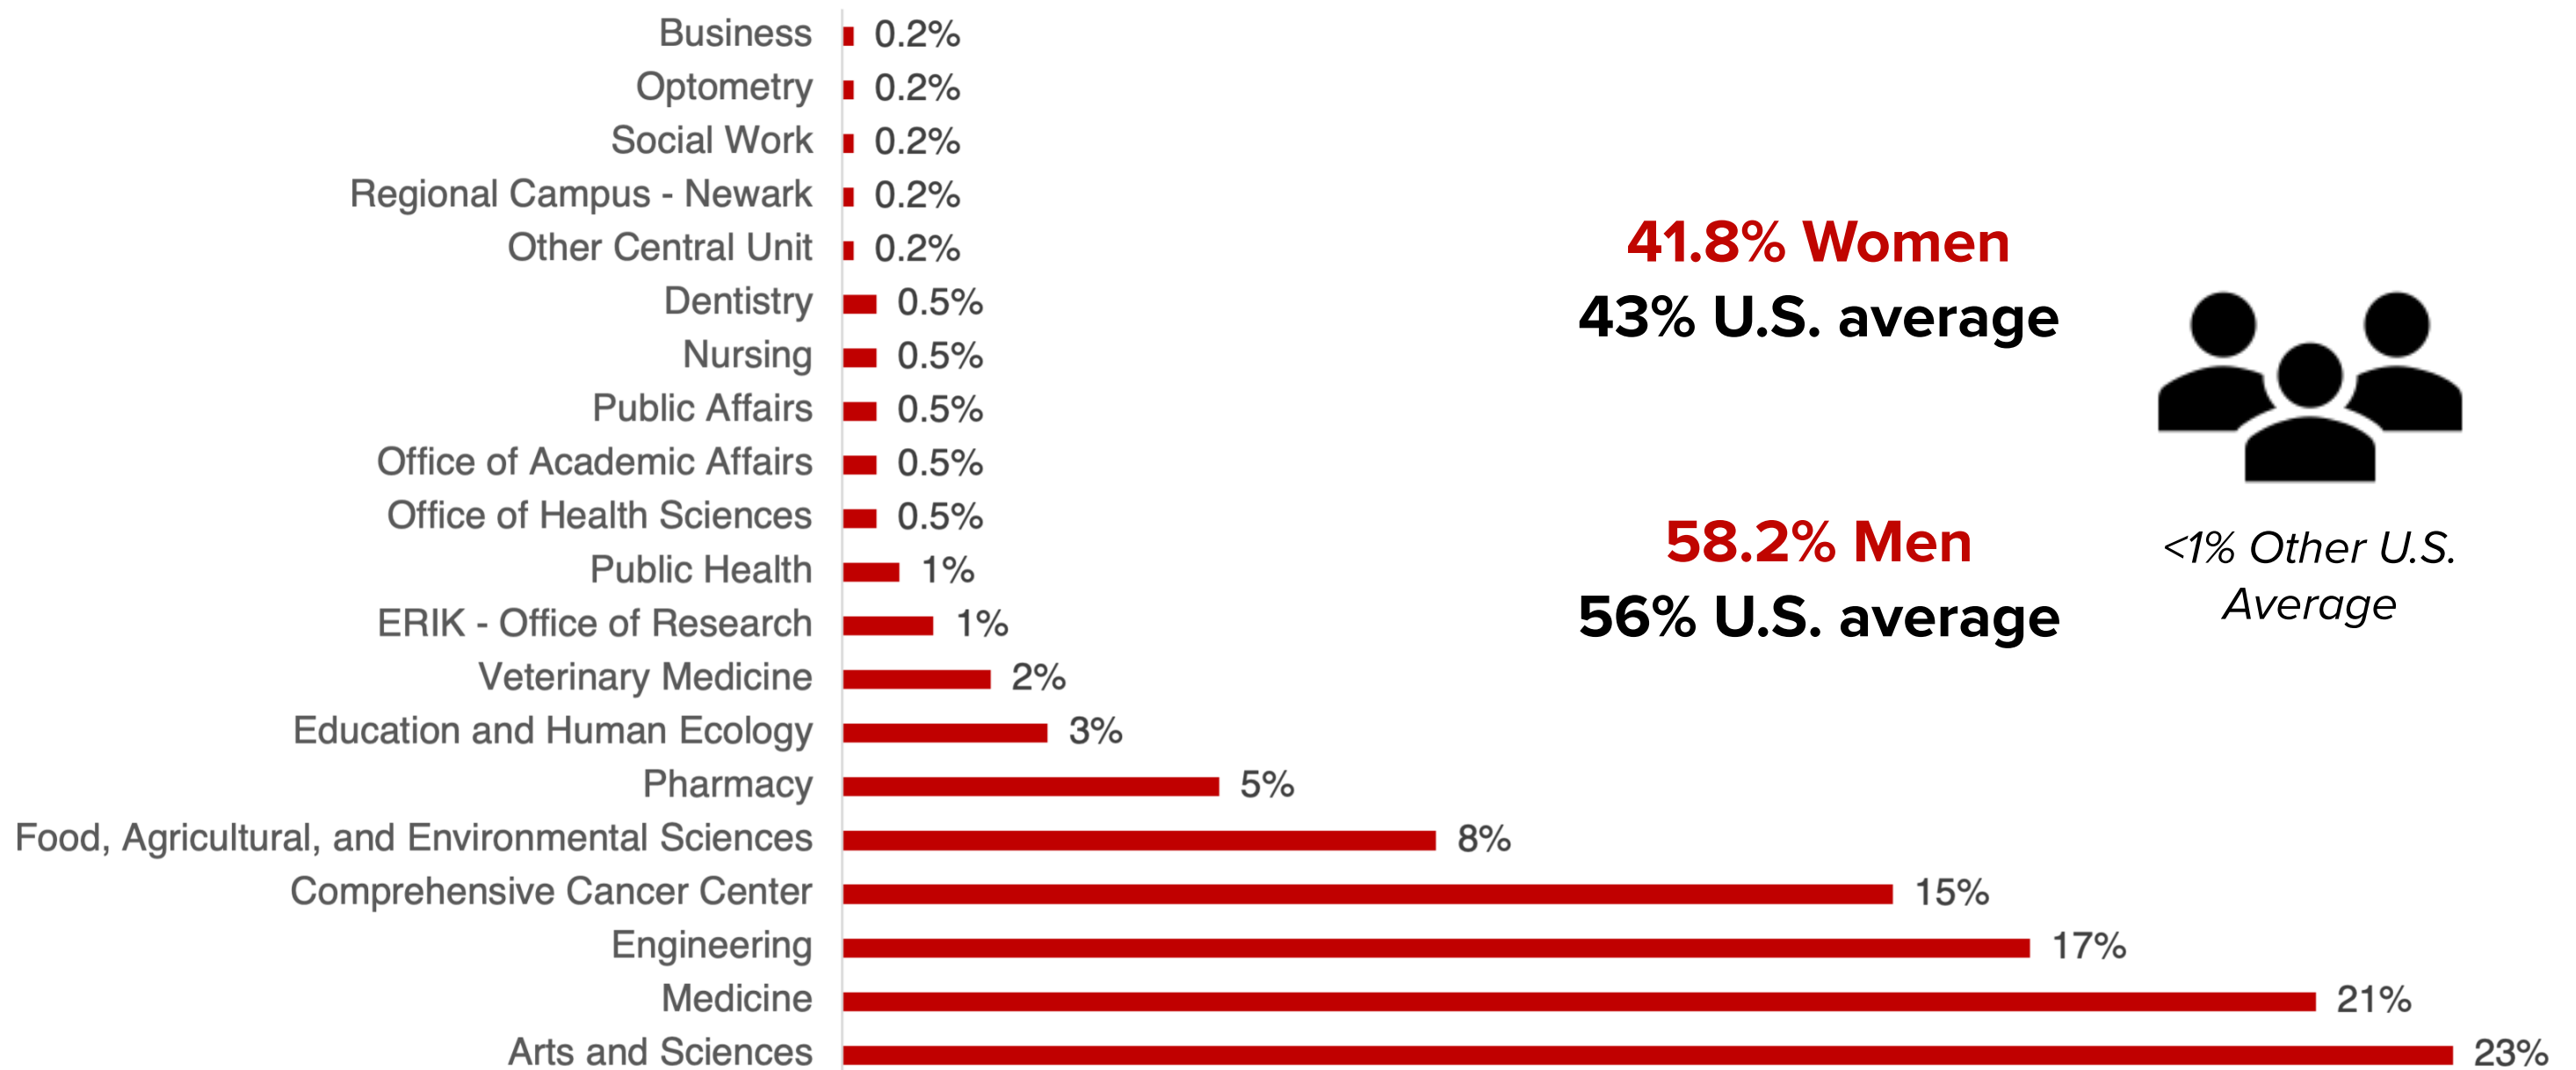

Postdoctoral Appoints at Ohio State Across Colleges and Central Units as of May 2022