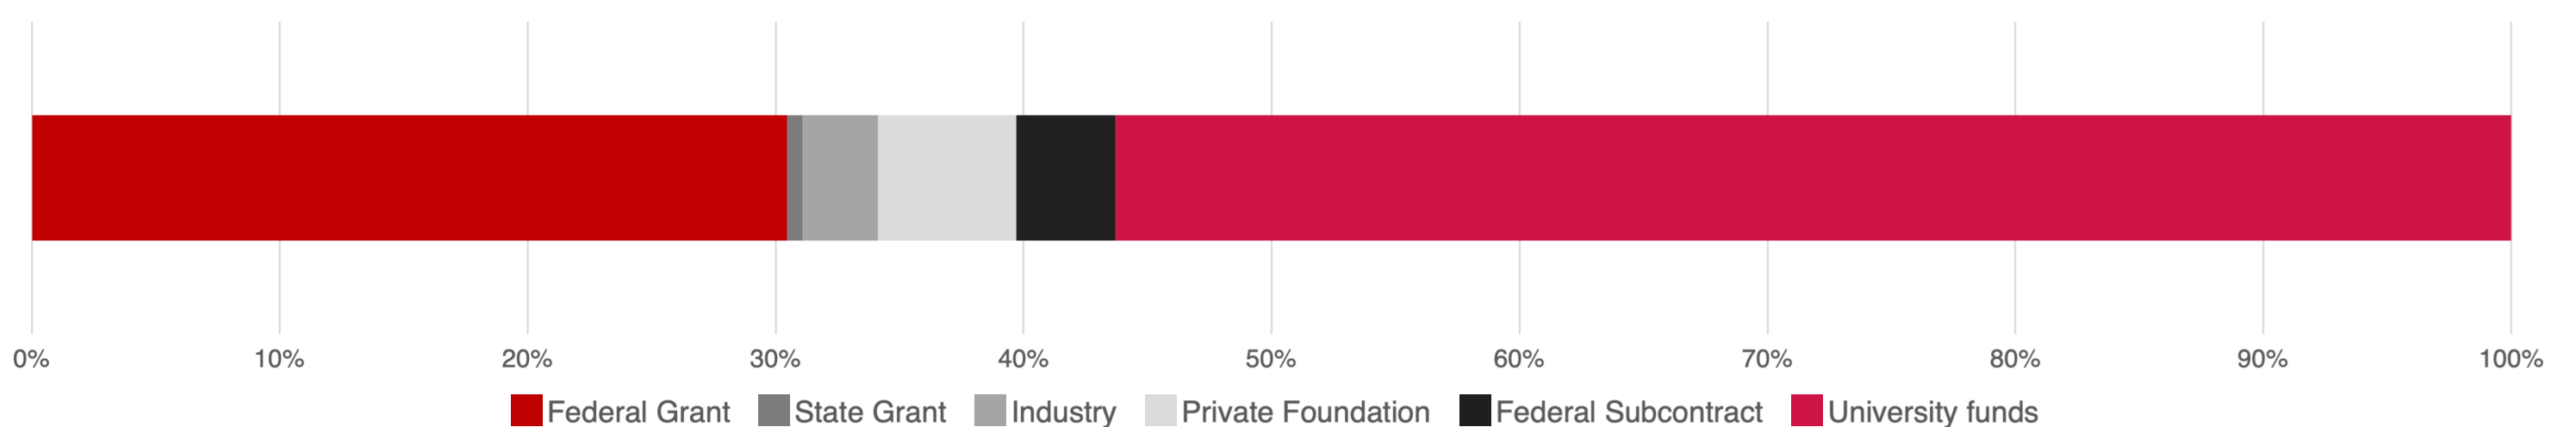

Funding Source of Current Ohio State Postdocs (as of June 2022)