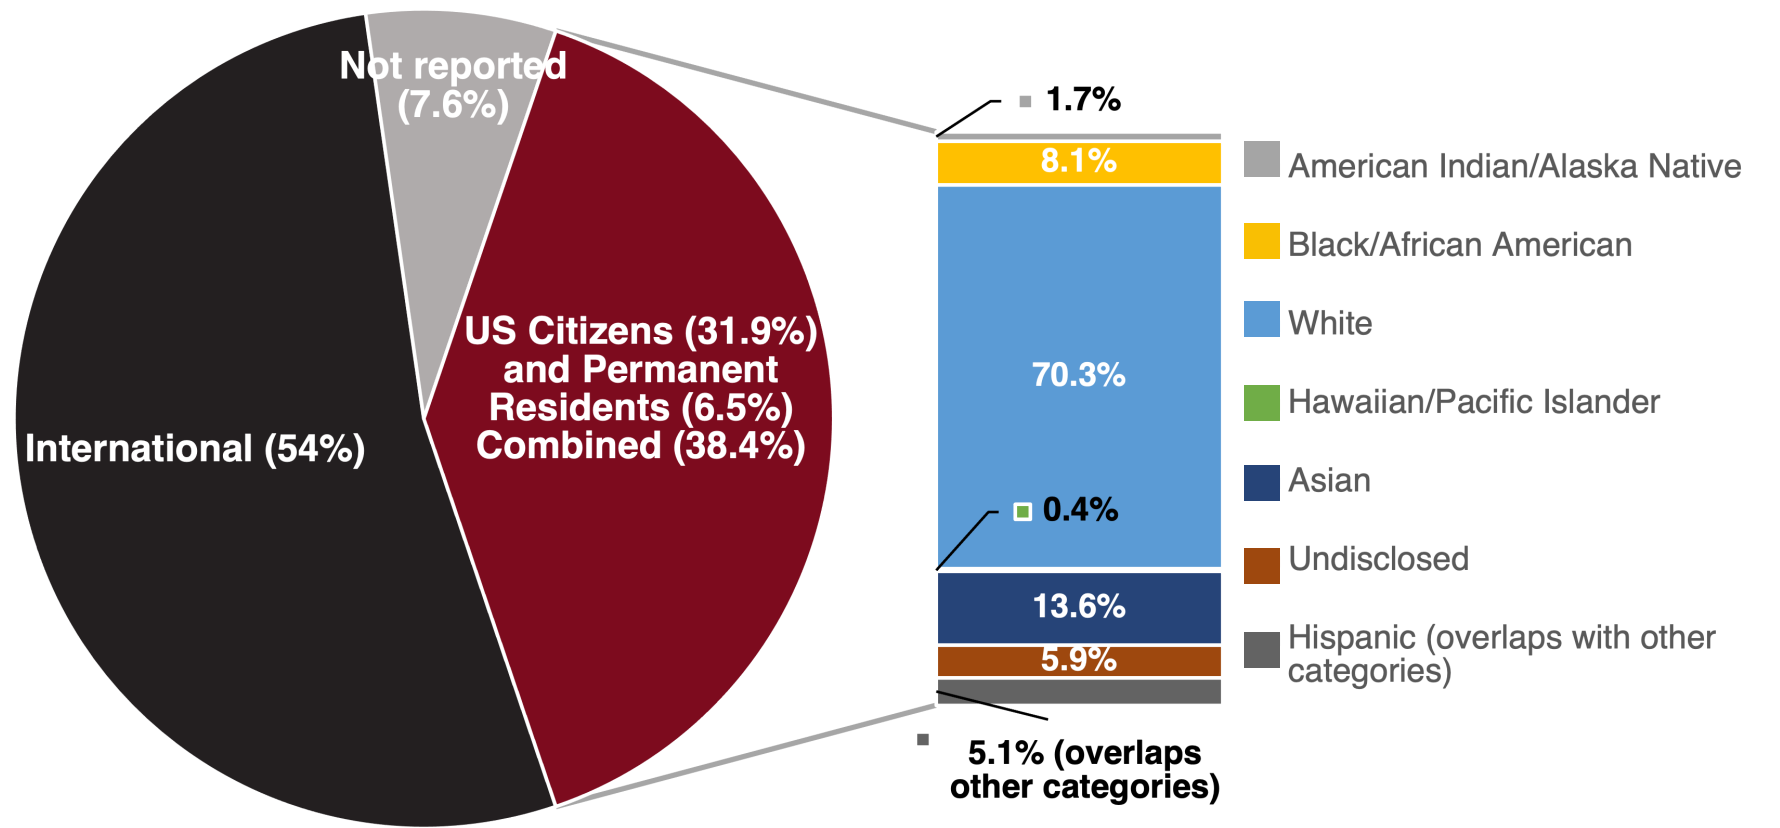

Characteristics of the Postdoctoral Community

POSTDOCTORAL SCHOLARS AT OHIO STATE

625+

Source: Ohio State Human Resources Data, May 2022

22%

HAVE PREVIOUS DEGREE
FROM OHIO STATE

72.5%

STEM POSTDOCS
AT OHIO STATE

Postdoctoral Appoints at Ohio State Across Colleges and Central Units as of May 2022

Funding Source of Current Ohio State Postdocs (as of June 2022)

POSTDOCTORAL SCHOLARS AT OHIO STATE

NATIONALITY

Ohio State Postdoc Community by Ethnicity as of June 2022

- Asian
- American Indian/Alaska Native
- Black
- White
- Native Hawaiian/Pacific Islander
- Undisclosed
- Hispanic (overlaps with other categories)

Ohio State University Postdoctoral Community by Citizenship and Ethnicity for US Citizens and Permanent Residents June 2022