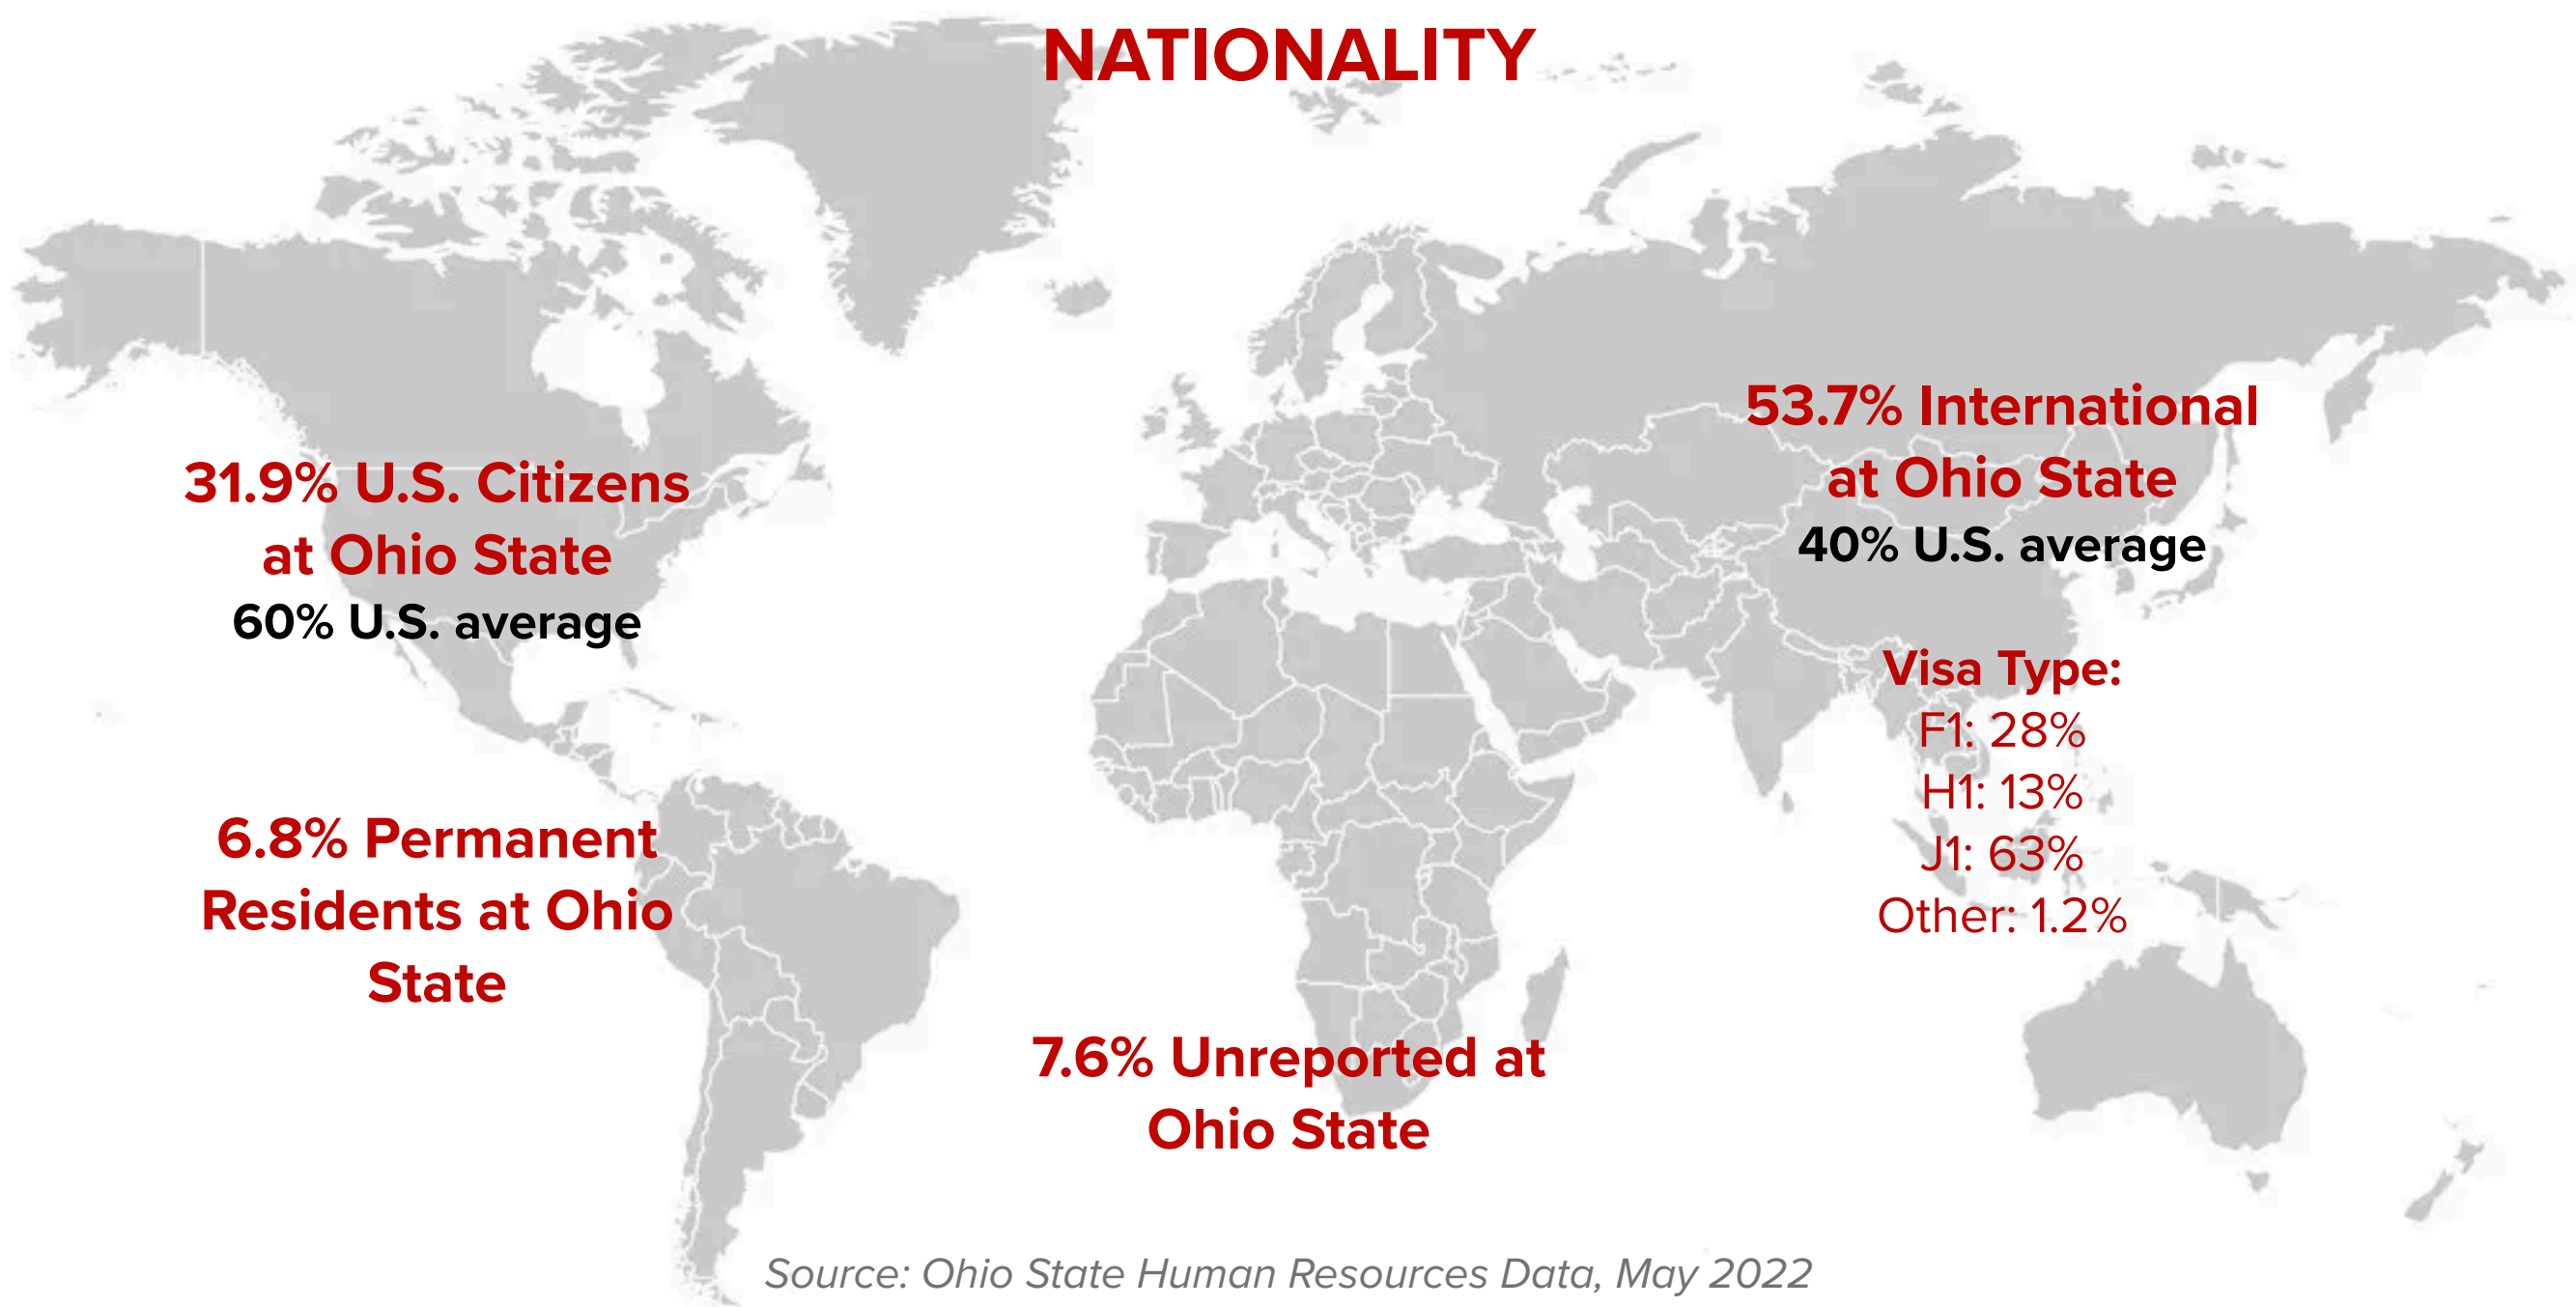

Characteristics of the Postdoctoral Community

POSTDOCTORAL SCHOLARS AT OHIO STATE

625+

Source: Ohio State Human Resources Data, May 2022

22%

HAVE PREVIOUS DEGREE
FROM OHIO STATE

72.5%

STEM POSTDOCS
AT OHIO STATE

Postdoctoral Appoints at Ohio State Across Colleges and Central Units as of May 2022

Funding Source of Current Ohio State Postdocs (as of June 2022)

POSTDOCTORAL SCHOLARS AT OHIO STATE

NATIONALITY

Ohio State Postdoc Community by Ethnicity as of June 2022

- Asian
- American Indian/Alaska Native
- Black
- White
- Native Hawaiian/Pacific Islander
- Undisclosed
- Hispanic (overlaps with other categories)

Ohio State University Postdoctoral Community by Citizenship and Ethnicity for US Citizens and Permanent Residents June 2022