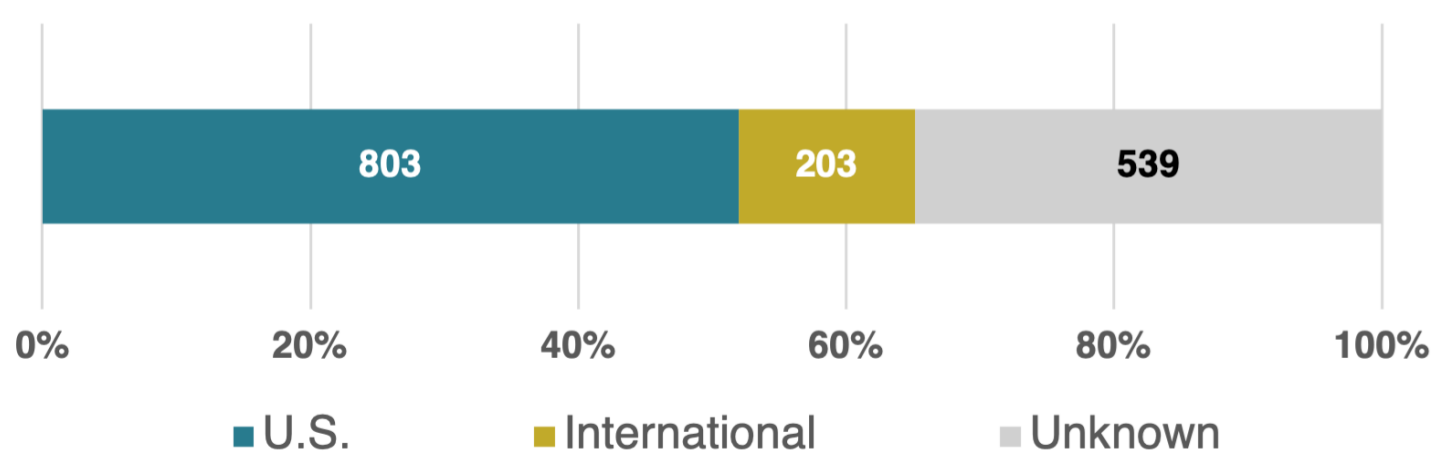

Location of Jobs Post-Training Postdocs who Completed 2017-2021

Postdoc Job Placement by Field Postdocs who Completed 2017-2021