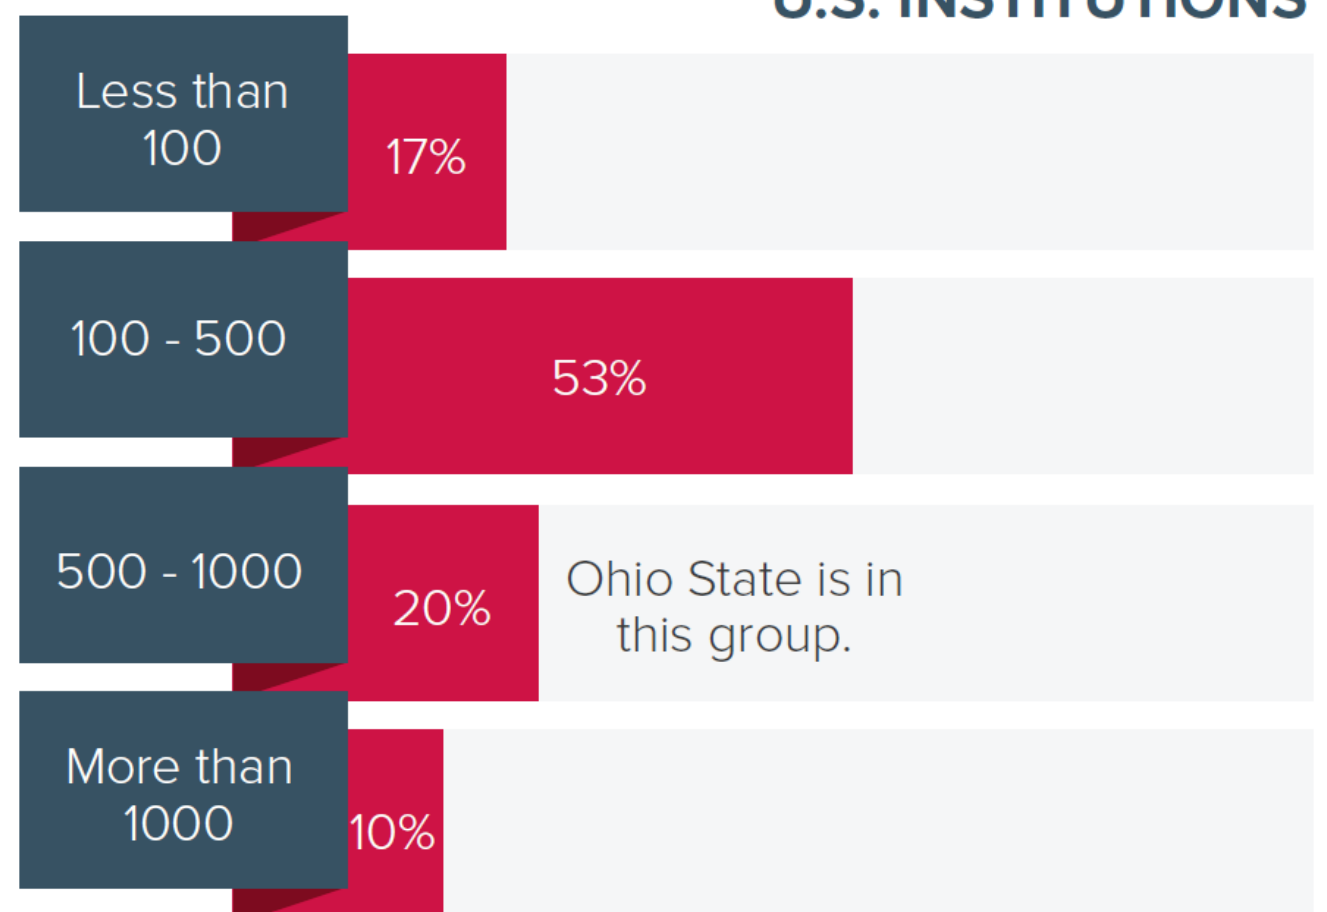

NUMBER OF ALL POSTDOCS ACROSS U.S. INSTITUTIONS