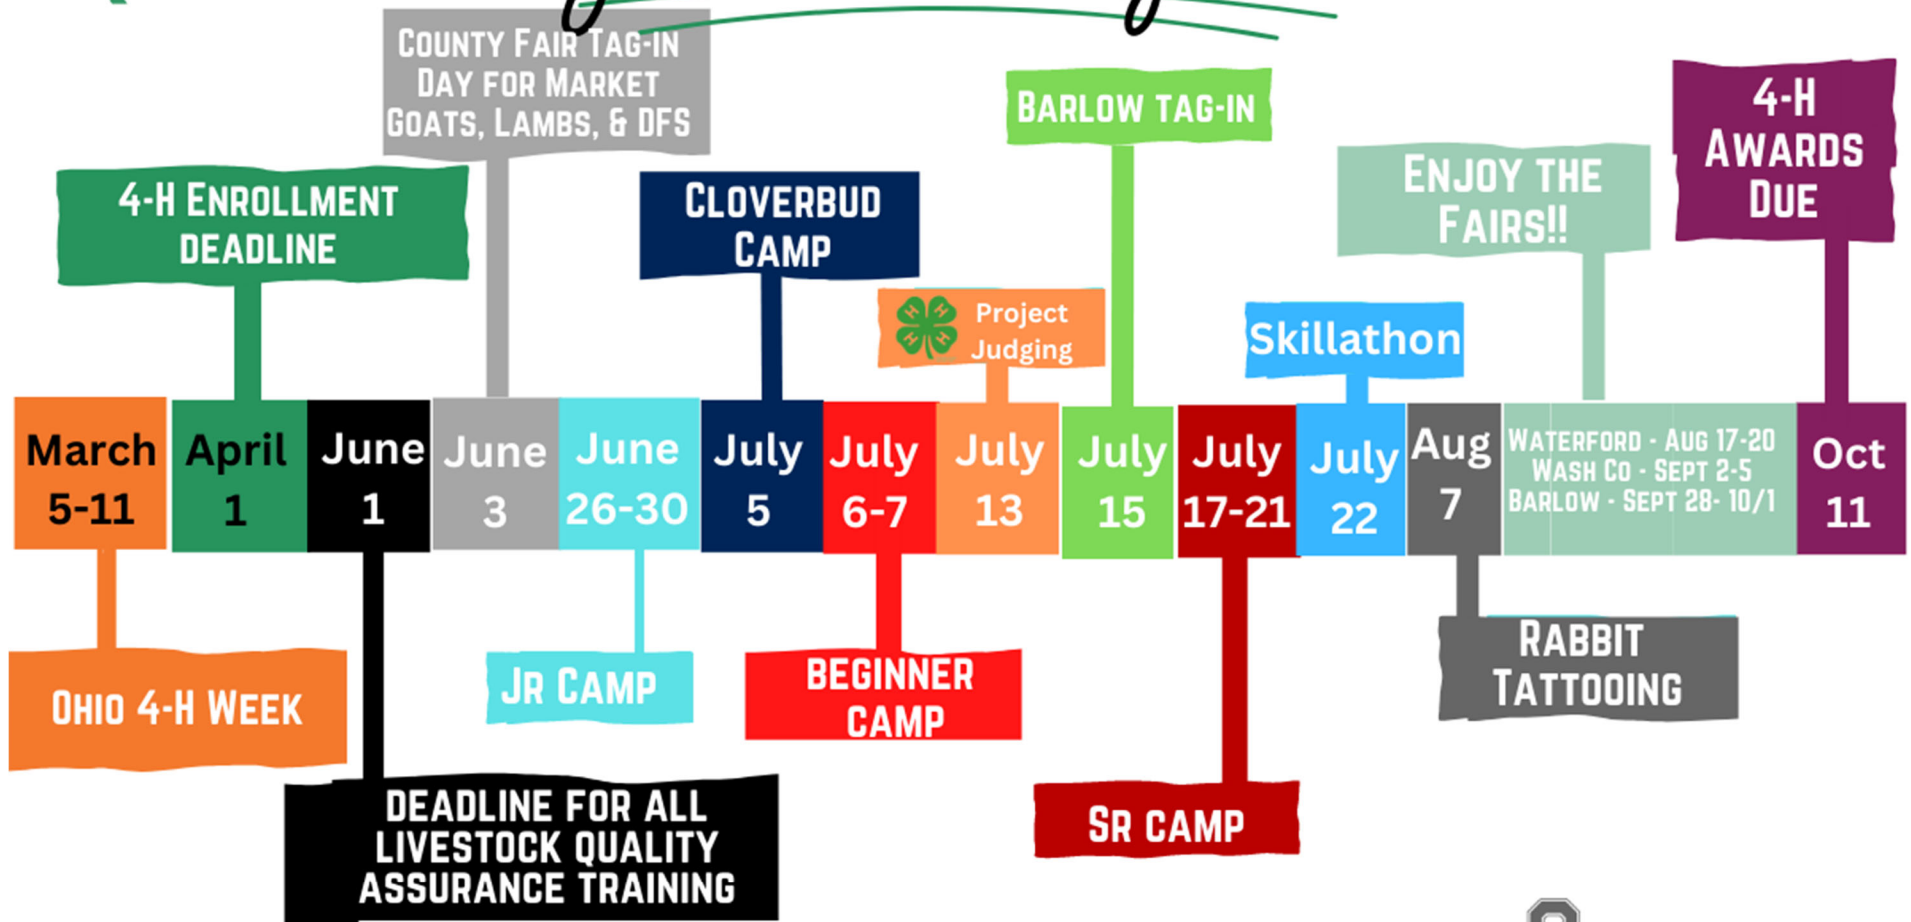

Washington County 4-H Year

(740) 376-7431

Ohio State- Washington County 4-H

washington.osu.edu

THE OHIO STATE UNIVERSITY
EXTENSION