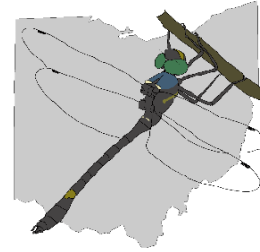

Ohio Dragonfly Species Checklist

Ohio has ~116 species of dragonflies (Anisoptera). This is a statewide species checklist to encourage observations of dragonflies for the Ohio Dragonfly Survey. Please submit photo observations to iNaturalist.org.

More information can be found on our survey website at u.osu.edu/ohiodonatasurvey/

Darners (Aeshnidae)

1	Shadow Darner	<i>Aeshna umbrosa</i>	
2	Lance-tipped Darner	<i>Aeshna constricta</i>	
3	Variable Darner	<i>Aeshna interrupta</i>	
4	Mottled Darner	<i>Aeshna clepsydra</i>	State Endangered
5	Black-tipped Darner	<i>Aeshna tuberculifera</i>	
6	Canada Darner	<i>Aeshna canadensis</i>	State Endangered
7	Green-striped Darner	<i>Aeshna verticalis</i>	
8	Comet Darner	<i>Anax longipes</i>	
9	Common Green Darner	<i>Anax junius</i>	
10	Springtime Darner	<i>Basiaeschna janata</i>	
11	Fawn Darner	<i>Boyeria vinosa</i>	
12	Ocellated Darner	<i>Boyeria grafiana</i>	
13	Swamp Darner	<i>Epiaeschna heros</i>	
14	Taper-tailed Darner	<i>Gomphaeschna antilope</i>	
15	Harlequin Darner	<i>Gomphaeschna furcillata</i>	State Threatened
16	Cyrano Darner	<i>Nasiaeschna pentacantha</i>	
17	Spatterdock Darner	<i>Rhionaeschna mutata</i>	

Spiketails (Cordulegastridae)

18	Delta-spotted Spiketail	<i>Cordulegaster diastatops</i>	
19	Tiger Spiketail	<i>Cordulegaster erronea</i>	Species of Concern
20	Arrowhead Spiketail	<i>Cordulegaster obliqua</i>	
21	Twin-spotted Spiketail	<i>Cordulegaster maculata</i>	
22	Brown Spiketail	<i>Cordulegaster bilineata</i>	