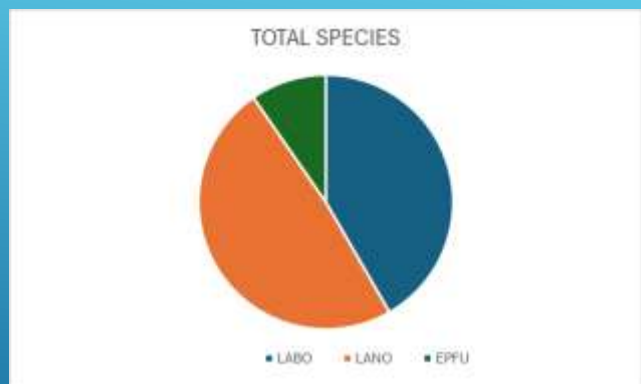

LIGHTS OUT CLEVELAND THE BAT VERSION

Tammy O'Neil
Wildlife Care Manager
Lake Metroparks Wildlife Center

Lights Out Cleveland

Spring March 15th – June 1st

Fall August 15th – October 31

Started Fall of 2017

- ▶ LOC volunteers notify RVS staff from Lake Metroparks Wildlife Center
- ▶ Send text with photo and map location
- ▶ Only pick up bats that are within reach of people, dangerous location and on the ground.
- ▶ Collect and transport in double paper bags with fleece.

Jack Casino Parking Garage

SPECIES TOTALS

SPECIES	TOTAL
LABO	95
LANO	111
EPFU	22
TOTAL	228

TOTAL BATS ACCEPTED FROM LOC

Total Spring 2018-2024

Did not collect bats 2020
 FEMALE: 69
 MALE: 14
 Every 5 F there is 1M