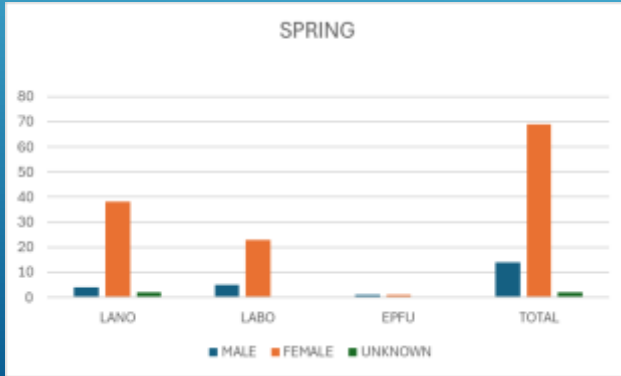

Jack Casino Parking Garage

SPECIES TOTALS

SPECIES	TOTAL
LABO	95
LANO	111
EPFU	22
TOTAL	228

TOTAL BATS ACCEPTED FROM LOC

Total Spring 2018-2024

Did not collect bats 2020
 FEMALE: 69
 MALE: 14
 Every 5 F there is 1M

Total Fall 2017-2024

Did not collect bats 2020
 FEMALE: 83
 MALE: 40
 Every 2 F there is 1M

Year	Total
2017	22
2018	37
2019	33
2020	0
2021	29
2022	27
2023	36
2024	41

Full examination

Examination:

- Weighed
- Sexed
- Measurements Taken
- Aged
- Photographed
- Record exact location found
- Health Check