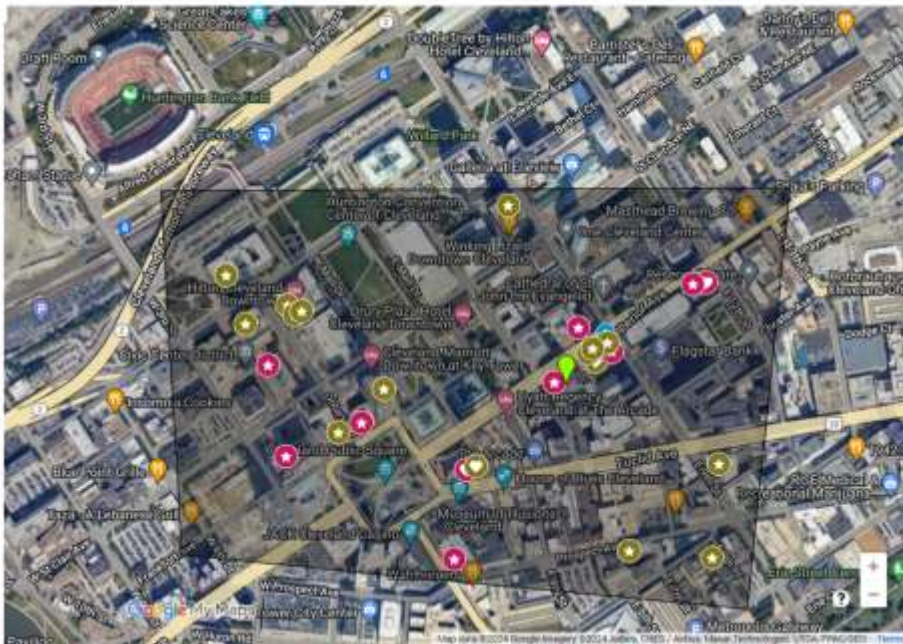

LIGHTS OUT CLEVELAND THE BAT VERSION

Tammy O'Neil
Wildlife Care Manager
Lake Metroparks Wildlife Center

Lights Out Cleveland

Spring March 15th – June 1st

Fall August 15th – October 31

Started Fall of 2017

- ▶ LOC volunteers notify RVS staff from Lake Metroparks Wildlife Center
- ▶ Send text with photo and map location
- ▶ Only pick up bats that are within reach of people, dangerous location and on the ground.
- ▶ Collect and transport in double paper bags with fleece.

Jack Casino Parking Garage

SPECIES TOTALS

SPECIES	TOTAL
LABO	95
LANO	111
EPFU	22
TOTAL	228

TOTAL BATS ACCEPTED FROM LOC

Total Spring 2018-2024

Did not collect bats 2020
 FEMALE: 69
 MALE: 14
 Every 5 F there is 1M

23

Released	198
Died	22
Euthanize	8
% Released	87%

Tagged 8 bats, LANO and LABO in 2024.

Tim Krynak, acquired 15 more tags for 2025 season through a grant.

Motus Tower Data

A **BIG THANK YOU**
to LOC volunteers
and local partners
that all work
together to save as
many birds and
bats as possible.