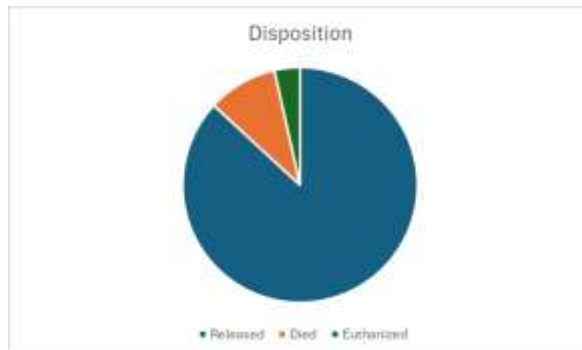

Released	198
Died	22
Euthanize	8
% Released	87%