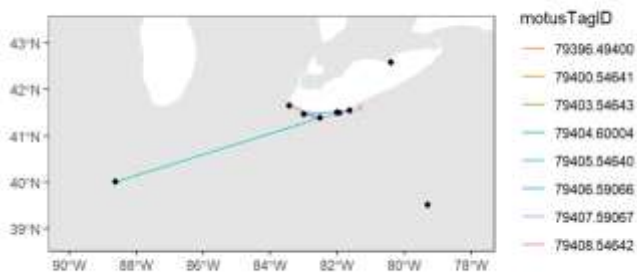

23

Released	198
Died	22
Euthanize	8
% Released	87%

Tagged 8 bats, LANO and LABO in 2024.

Tim Krynak, acquired 15 more tags for 2025 season through a grant.

Motus Tower Data

A **BIG THANK YOU**
to LOC volunteers
and local partners
that all work
together to save as
many birds and
bats as possible.