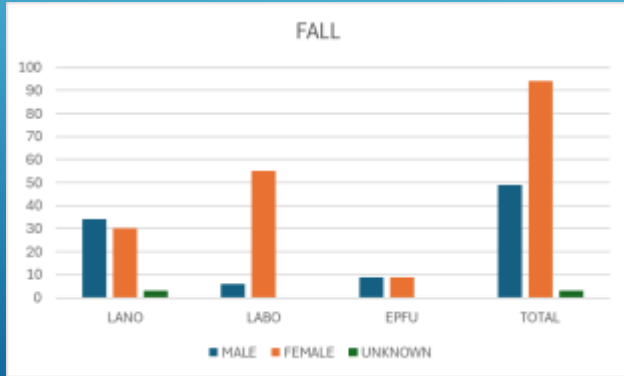

LIGHTS OUT CLEVELAND THE BAT VERSION

Tammy O'Neil
Wildlife Care Manager
Lake Metroparks Wildlife Center

Lights Out Cleveland

Spring March 15th – June 1st

Fall August 15th – October 31

Started Fall of 2017

- ▶ LOC volunteers notify RVS staff from Lake Metroparks Wildlife Center
- ▶ Send text with photo and map location
- ▶ Only pick up bats that are within reach of people, dangerous location and on the ground.
- ▶ Collect and transport in double paper bags with fleece.

Jack Casino Parking Garage

SPECIES TOTALS

SPECIES	TOTAL
LABO	95
LANO	111
EPFU	22
TOTAL	228

TOTAL BATS ACCEPTED FROM LOC

Total Spring 2018-2024

Did not collect bats 2020
 FEMALE: 69
 MALE: 14
 Every 5 F there is 1M

Total Fall 2017-2024

Did not collect bats 2020
 FEMALE: 83
 MALE: 40
 Every 2 F there is 1M

Year	Total
2017	22
2018	37
2019	33
2020	0
2021	29
2022	27
2023	36
2024	41

Full examination

Examination:

- Weighed
- Sexed
- Measurements Taken
- Aged
- Photographed
- Record exact location found
- Health Check