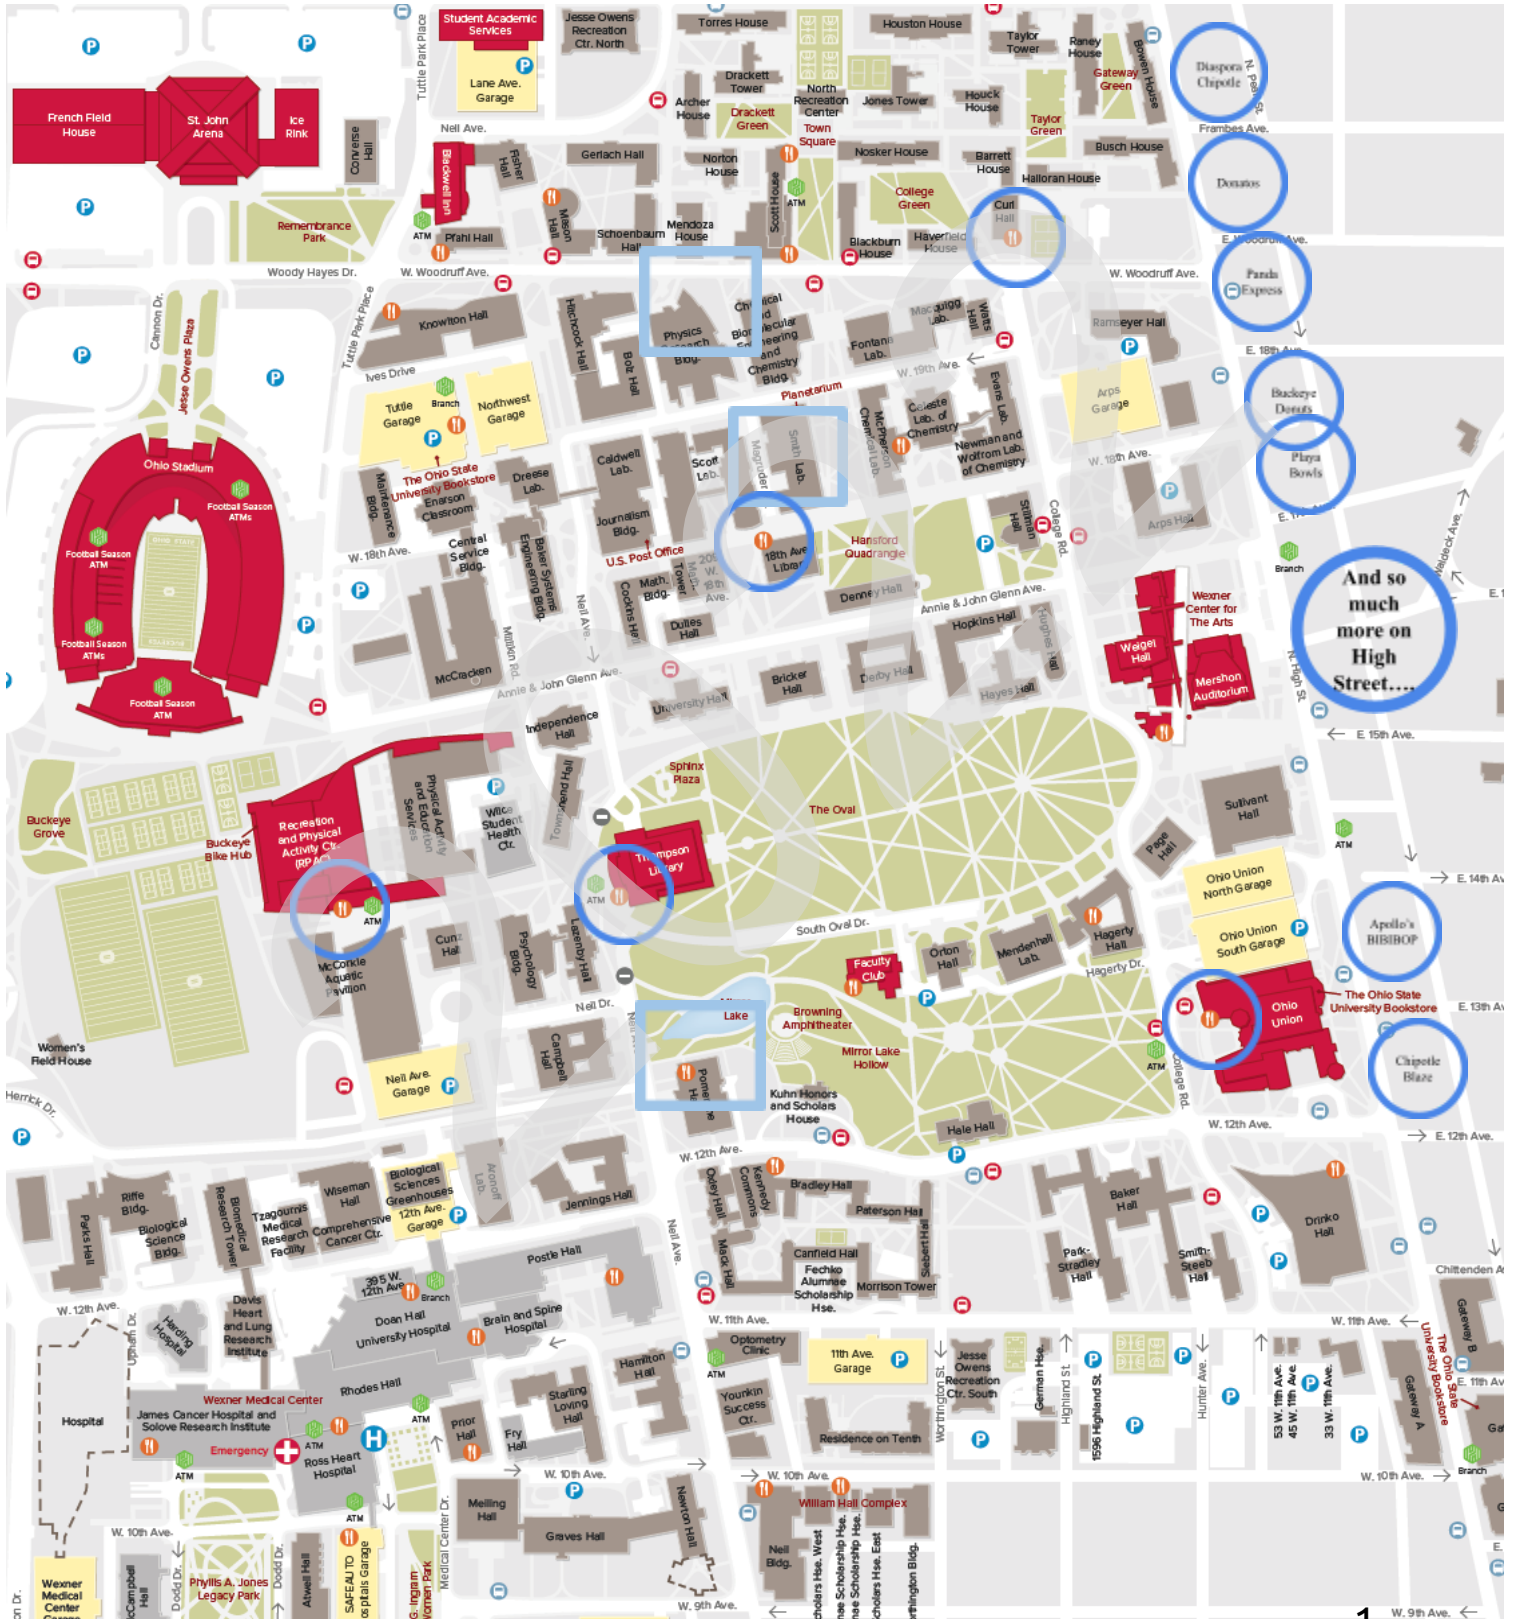

RESOURCE PACKET

The Undergraduate Residential Summer Access Program

An OSU Physics and Astronomy Initiative for
Incoming First-Year Students

Central Campus Map

URSA program locations

Major dining spots

<https://www.osu.edu/map/>

Day	Program	Location
Saturday 8/6	10:00 AM - 5:15 PM: Move-in	Various locations
	5:30 PM - 7:00 PM: Welcome dinner with parents 7:00 PM - 7:10 PM: Goodbye to parents 7:10 PM - 8:30 PM: Icebreakers and games	Physics Research Building - Atrium
Sunday 8/7	9:15 - 9:30 AM: Breakfast 9:30 AM - 10:00 AM: Introduction to URSA	Physics Research Building - 4138
	10:00 AM - 1:00 PM: Scavenger Hunt and Social Activity	OSU Campus
	1:00 PM - 2:00 PM: Lunch Break	
	2:00 PM - 4:00 PM: Yoga and Mindfulness Workshop	Ohio Union - Interfaith Prayer & Reflection Room
	4:00 PM - 5:00 PM: T-Shirt Tie-Dying	South Oval
Monday 8/8	9:00 AM - 9:30 AM: Breakfast 9:30 AM - 10:30 AM: Theory Overview 10:45 AM - 11:45 AM: Approaches to Scientific Research	Pomerene 280
	11:45 AM - 1:00 PM: Lunch	Various locations
	<i>1:00 PM - 2:00 PM: Python Introduction</i>	Smith 2017
	2:15 PM - 3:15 PM: Motivation Workshop 3:30 PM - 4:30 PM: Werewolf and Mafia	Pomerene 280