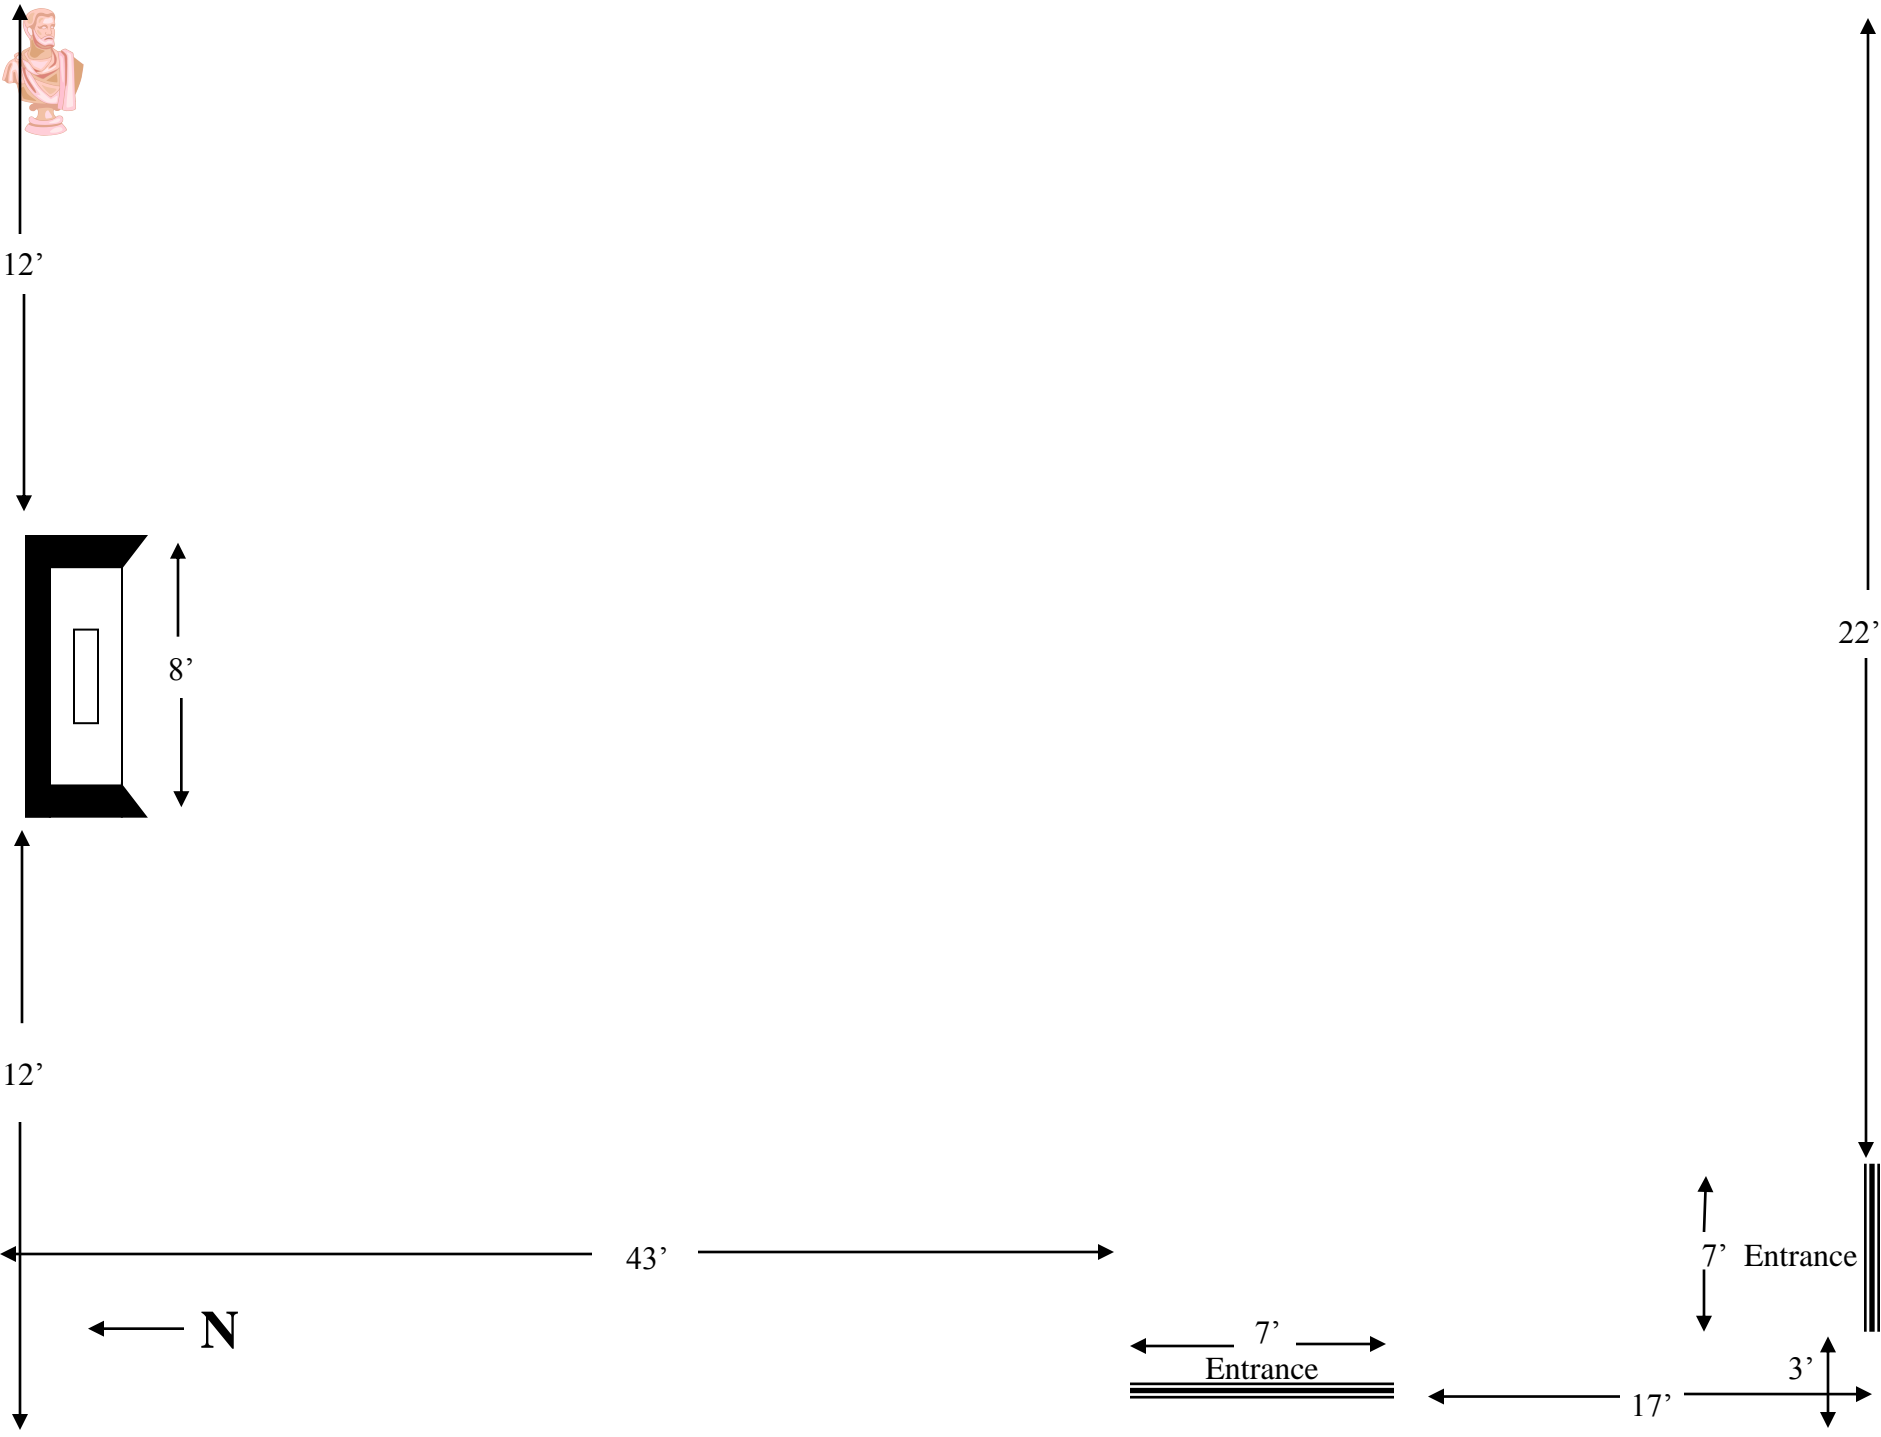

McCormick Tribune Lounge - Dimensions

12'

8'

12'

43'

N

7'

Entrance

7'

Entrance

3'

17'

22'