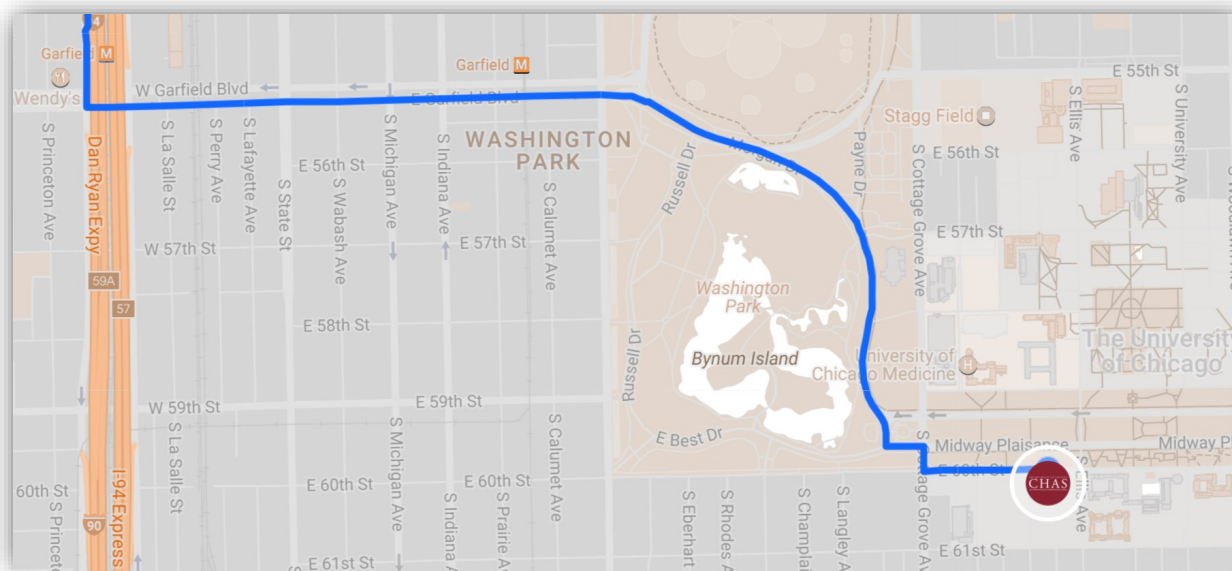

THE UNIVERSITY OF CHICAGO
CHAS
THE CENTER FOR HEALTH ADMINISTRATION STUDIES

*Arriving to the
Main Office*

Driving Directions

The Center for Health Administration Studies (CHAS) is located on the southern edge of the University of Chicago campus in Hyde Park, just off of 60th Street and Ingleside Drive.

FROM LAKE SHORE DRIVE:

- Right on 57th Street
- Continue onto Cornell Drive
- Right onto Midway Plaisance
- Left onto Ellis Avenue
- Right onto 60th Street

FROM DAN RYAN EXPRESSWAY:

- Take exit 57
- Head East on W Garfield Blvd
- Slight right onto Morgan Drive
- Slight right onto Payne Drive
- Left onto Midway Plaisance
- Right onto Cottage Grove
- Left onto 60th Street

ARRIVING TO CHAS FROM LAKE SHORE DRIVE (US-41)

ARRIVING TO CHAS FROM DAN RYAN EXPRESSWAY (I-90/94)