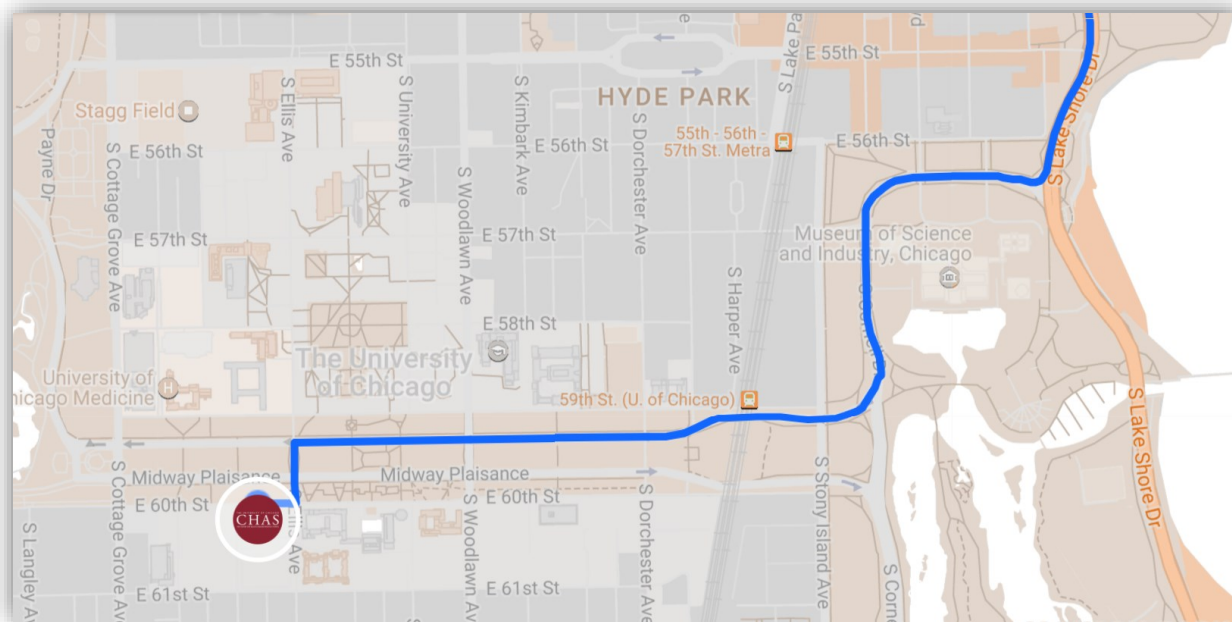

THE UNIVERSITY OF CHICAGO
CHAS
THE CENTER FOR HEALTH ADMINISTRATION STUDIES

*Arriving to the
Main Office*

Driving Directions

The Center for Health Administration Studies (CHAS) is located on the southern edge of the University of Chicago campus in Hyde Park, just off of 60th Street and Ingleside Drive.

FROM LAKE SHORE DRIVE:

- Right on 57th Street
- Continue onto Cornell Drive
- Right onto Midway Plaisance
- Left onto Ellis Avenue
- Right onto 60th Street

FROM DAN RYAN EXPRESSWAY:

- Take exit 57
- Head East on W Garfield Blvd
- Slight right onto Morgan Drive
- Slight right onto Payne Drive
- Left onto Midway Plaisance
- Right onto Cottage Grove
- Left onto 60th Street

ARRIVING TO CHAS FROM LAKE SHORE DRIVE (US-41)

ARRIVING TO CHAS FROM DAN RYAN EXPRESSWAY (I-90/94)