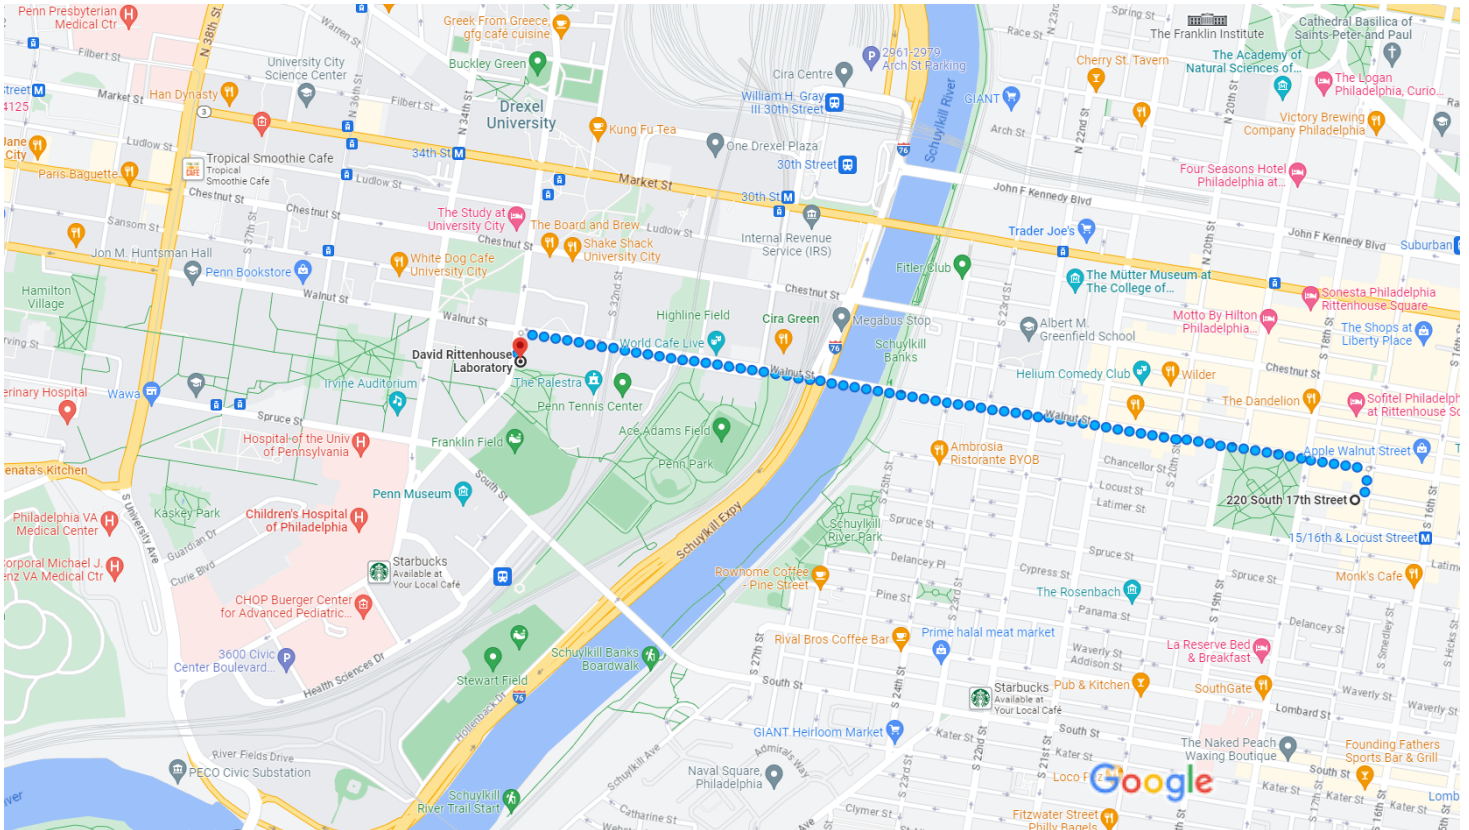

220 S 17th St, Philadelphia, PA 19103 to David Rittenhouse Laboratory, 209 S 33rd St, Philadelphia, PA 19104

Walk 1.2 miles, 24 min

Map data ©2023 Google 500 ft

Use caution—walking directions may not always reflect real-world conditions

220 S 17th St
Philadelphia, PA 19103

- ↑ 1. Head north on S 17th St toward Chancellor St
_____ 253 ft
- ↶ 2. Turn left onto Walnut St
_____ 1.1 mi
- ↶ 3. Turn left onto S 33rd St
_____ 236 ft

David Rittenhouse Laboratory
209 S 33rd St, Philadelphia, PA 19104