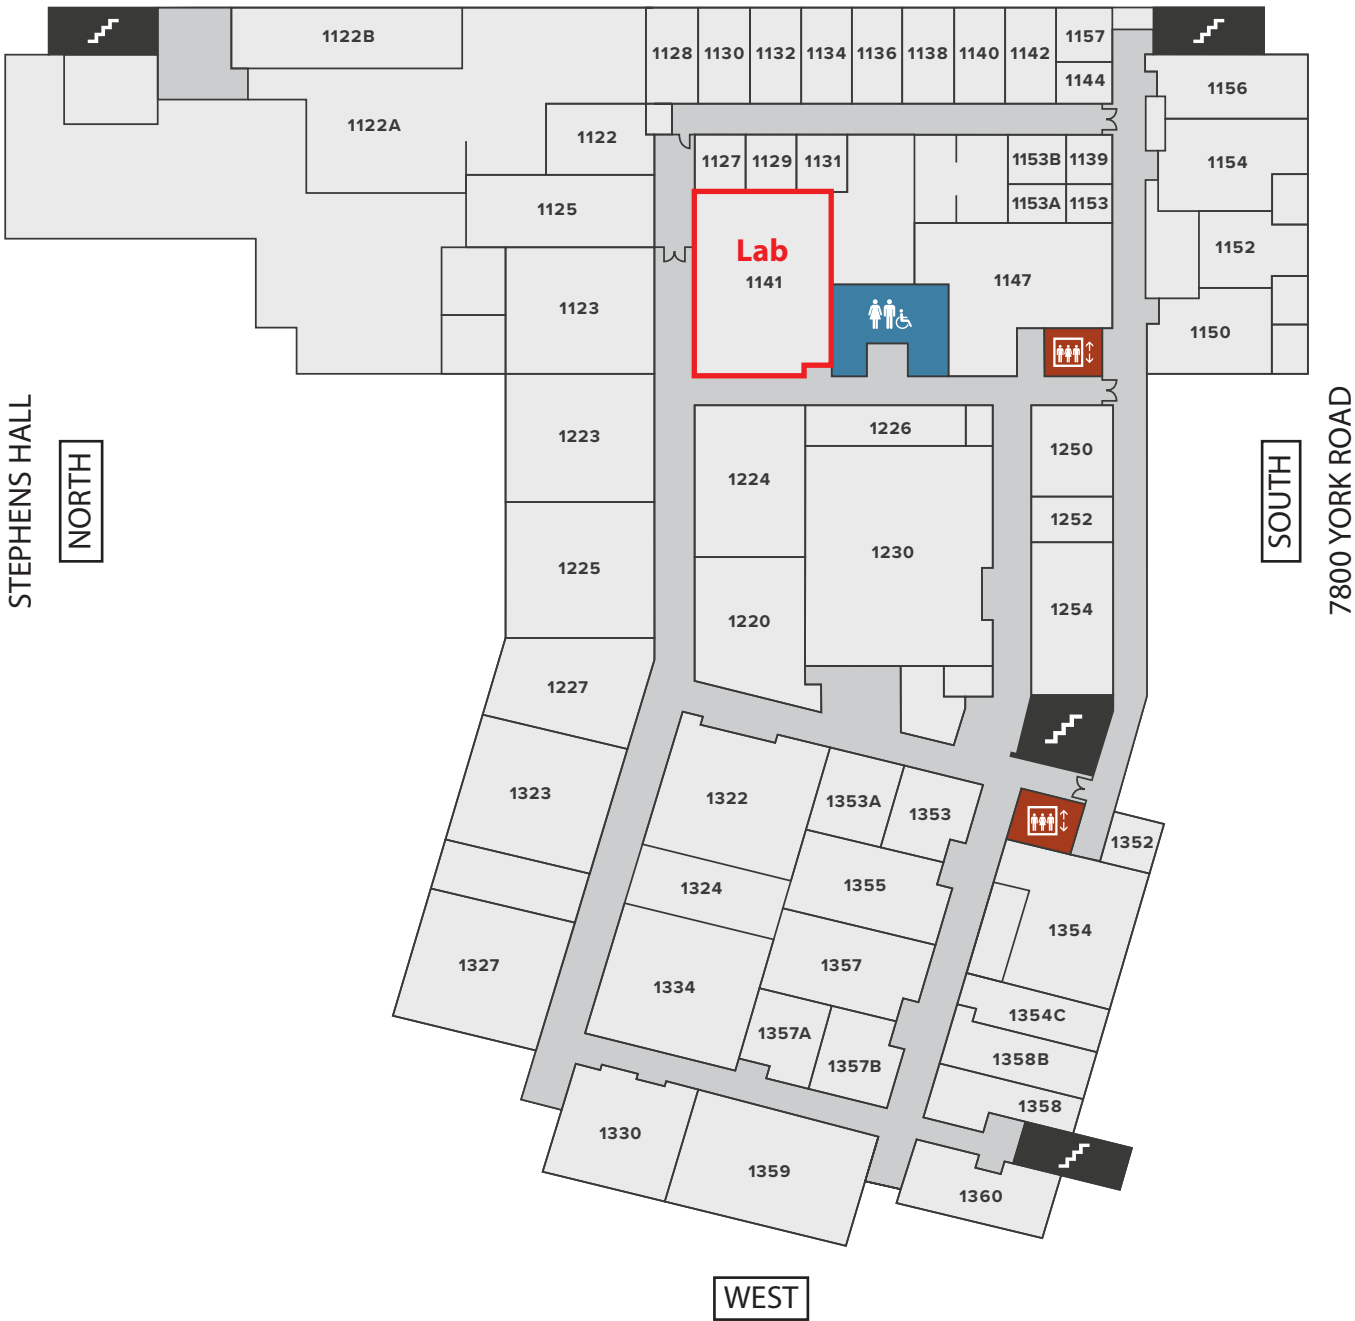

YORK ROAD

EAST

STEPHENS HALL

NORTH

SOUTH

7800 YORK ROAD

WEST

GLEN ARBORATEUM

LEGEND

Restrooms

Elevators

Stairs

Floor 1

YORK ROAD

EAST

2157

2123

2125

2133

2159

M

N

H

P

2321

2323

2350

2322

2320

2326

2355

2354