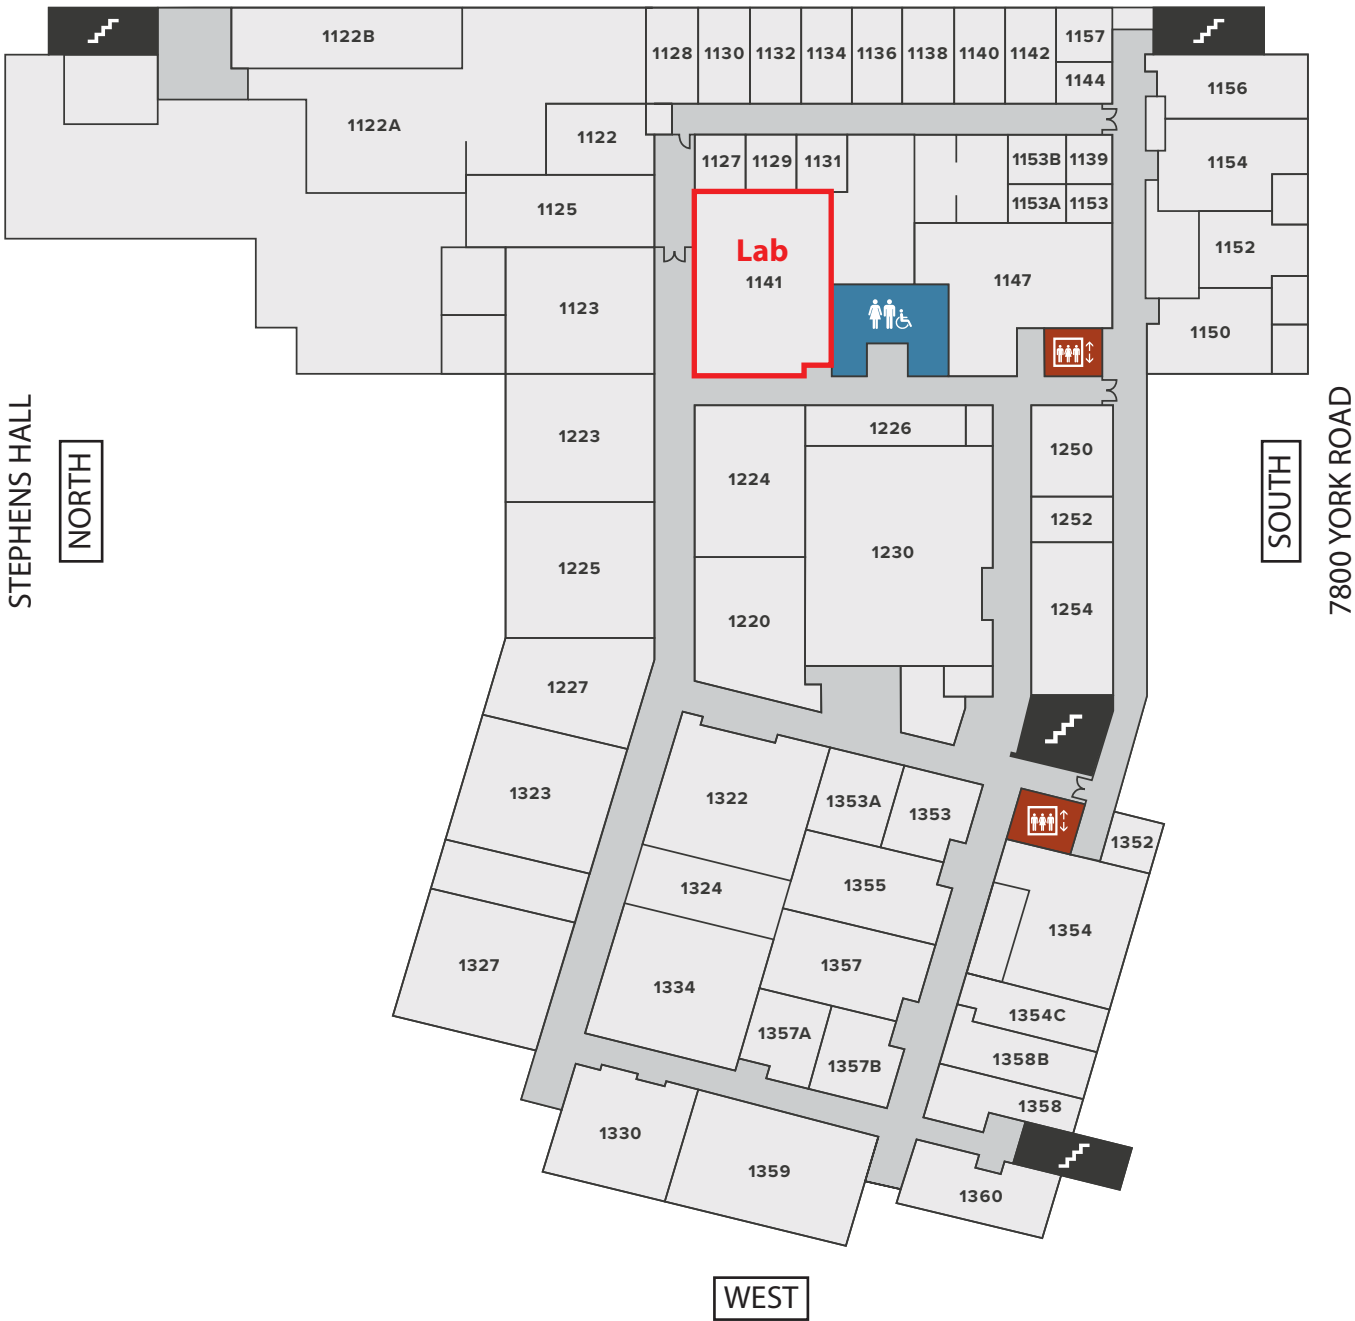

LEGEND

Restrooms

Elevators

Stairs

Floor 2

YORK ROAD

EAST

STEPHENS HALL