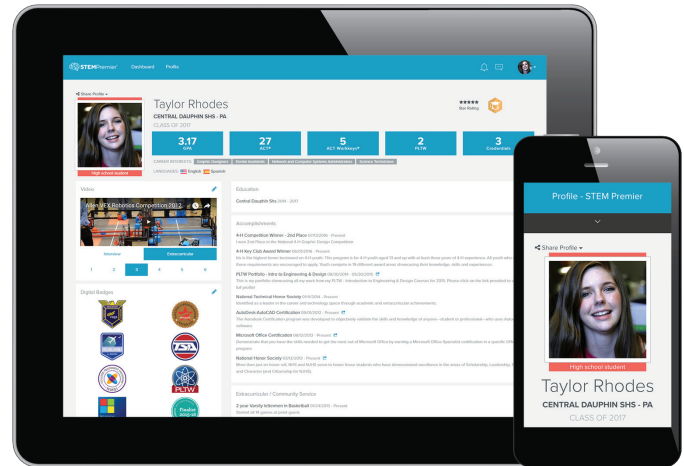

# It's Time To Get Connected.

**STEM Premier** and **Project Lead The Way** have partnered to help PLTW students show off their STEM skills.

**STEM Premier®** is a free online platform available to PLTW middle and high school students (ages 13 and older) who are currently enrolled in, or have completed a course within PLTW Gateway, PLTW Engineering, PLTW Biomedical Science and/or PLTW Computer Science.

## Benefits To Students

### Virtual Portfolio

Build your virtual portfolio\* showcasing your skills and abilities - then share your profile digitally or export to **printable resume**.