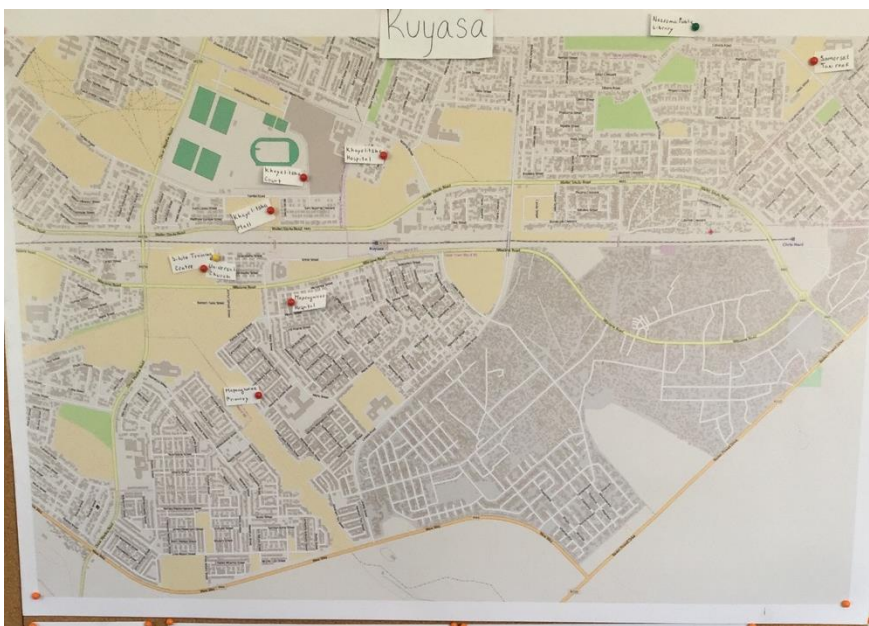

Khayelitsha Community Access Points